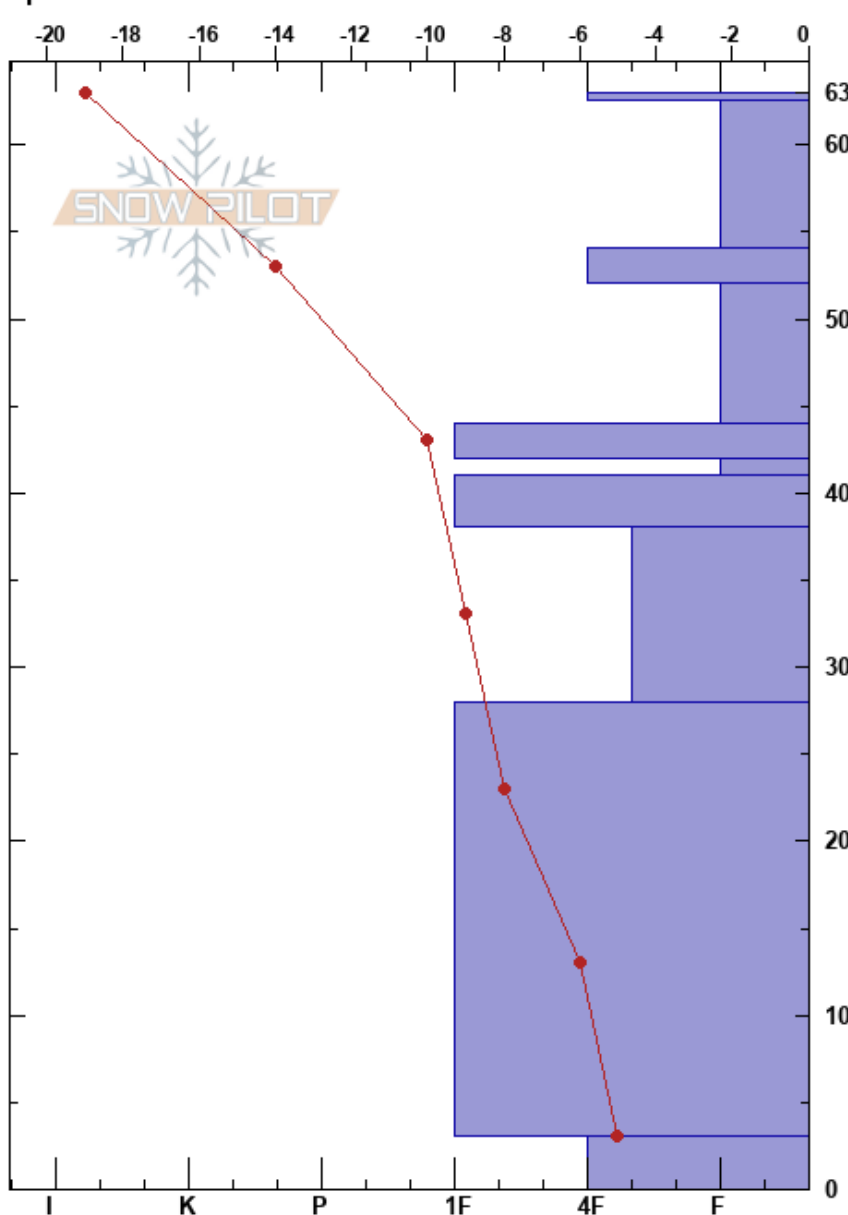

Table Mtn N
 Eastern Sierra Nevada
 CA
 Elevation: 10113 ft
 Aspect: N
 Specifics:

Clancy Nelson
 01/20/2025 - 11:00am
 Co-ord: 37.23614N, -118.58032E
 Slope Angle: 18°
 Wind Loading: no

Stability:
 Air Temperature: -7°C
 Sky Cover: CLR
 Precipitation: NO
 Wind: SW Light Breeze

HS:63
 PF:30
 PS:10
 Layer Notes:

Form	Crystal		Moisture	ρ kg/m ³	Stability tests & Layer comments
	Size				
• (⊘)	0.3(0.5)		D		
□	1.5		D		
□	1		D		
^	2-3		D		← ECTN13 @52cm ← CT12, SC @52cm ← PST27/100 (SF) @52cm
□	1.5		D		← ECTN16 @44cm
^	2-3		D		← CT22, SC @42cm
⊙(□)	1		D		← PST49/100 (SF) @42cm
^	2-4		D		
□	0.5-1		D		
□	1		D		

Notes: Ground = smooth grass.