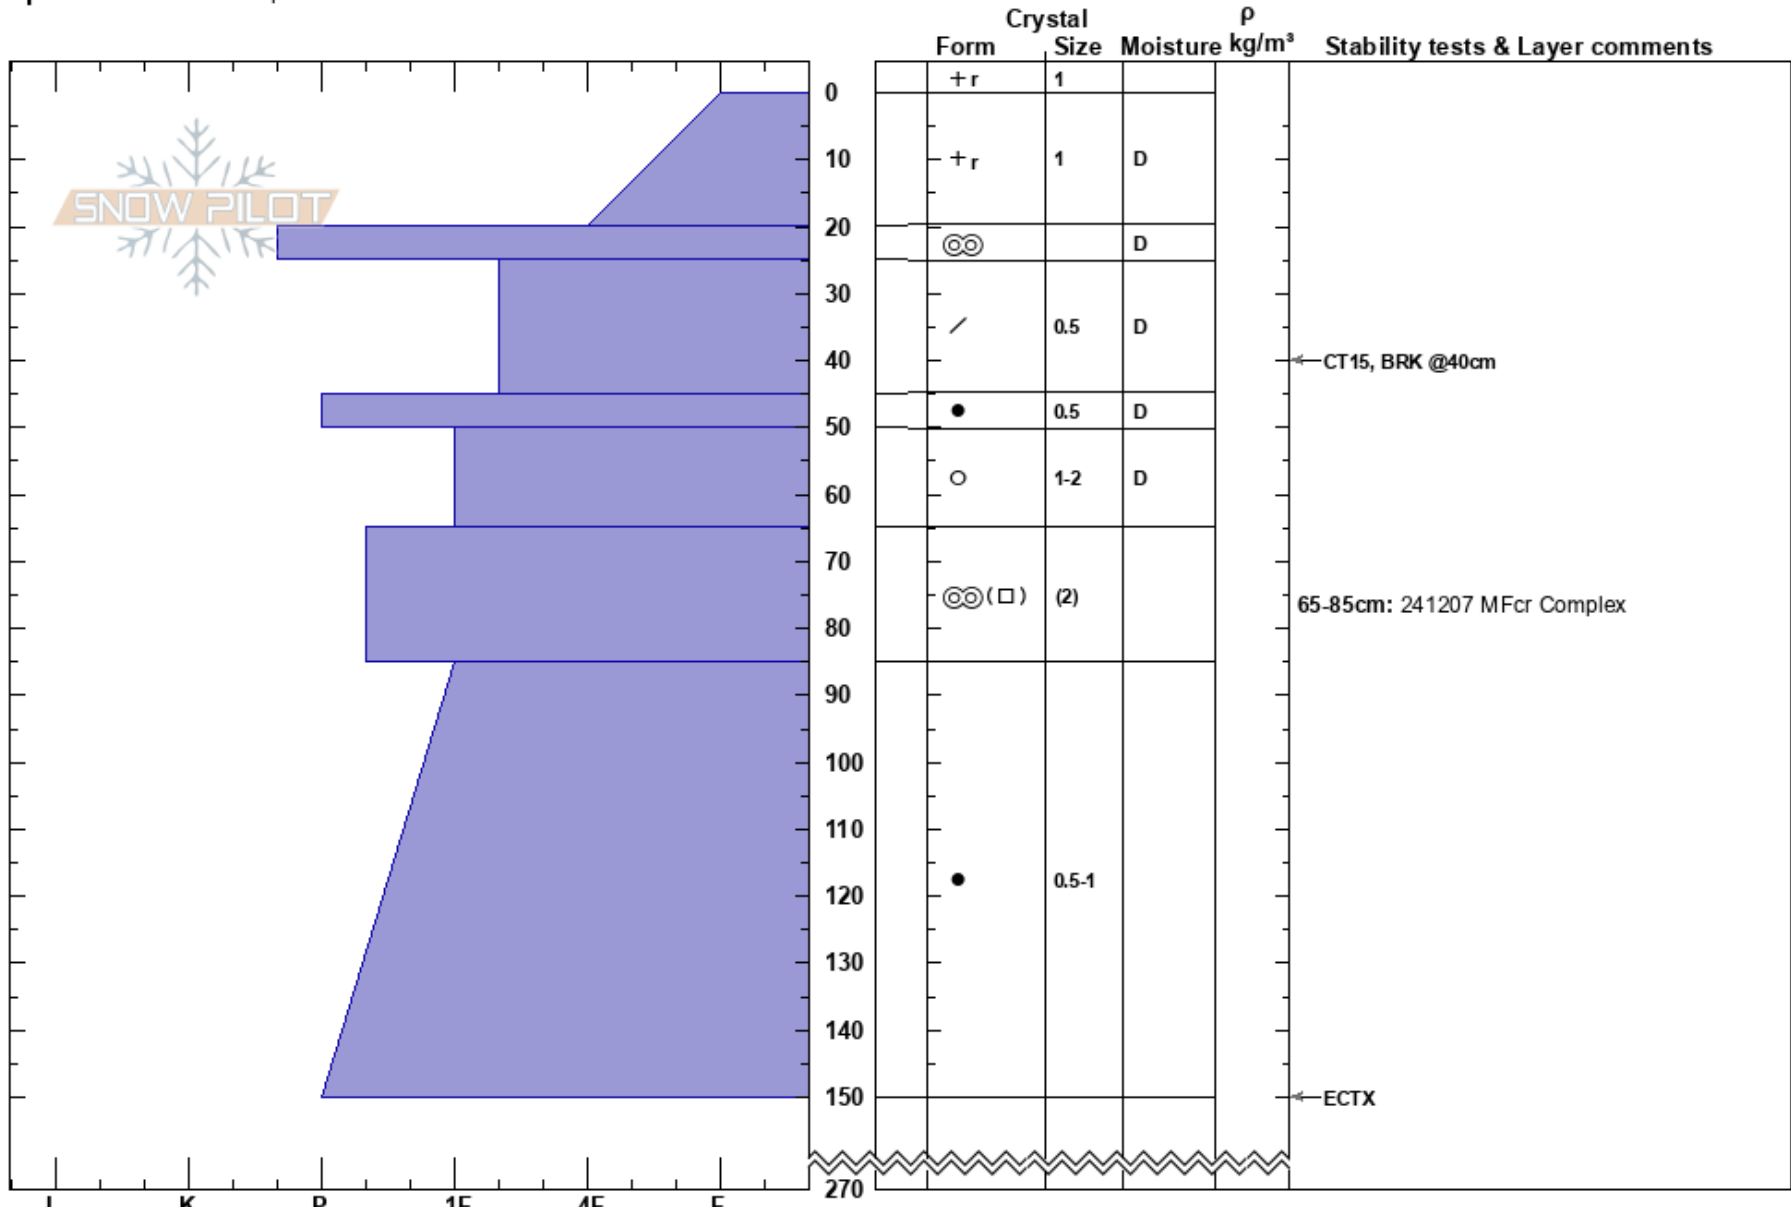

PS: 20

65-85cm: 241207 MFcr Complex

BC

Co-ord: 09U 530185W 6065118N

Sky Cover: OVC

65-85cm: Problematic layer

Elevation: 1200 m

Slope Angle: 32°

Precipitation: S-1

Wind: SW Light Breeze

Aspect: NW

Wind Loading: no

Specifics: We skied slope

Notes: