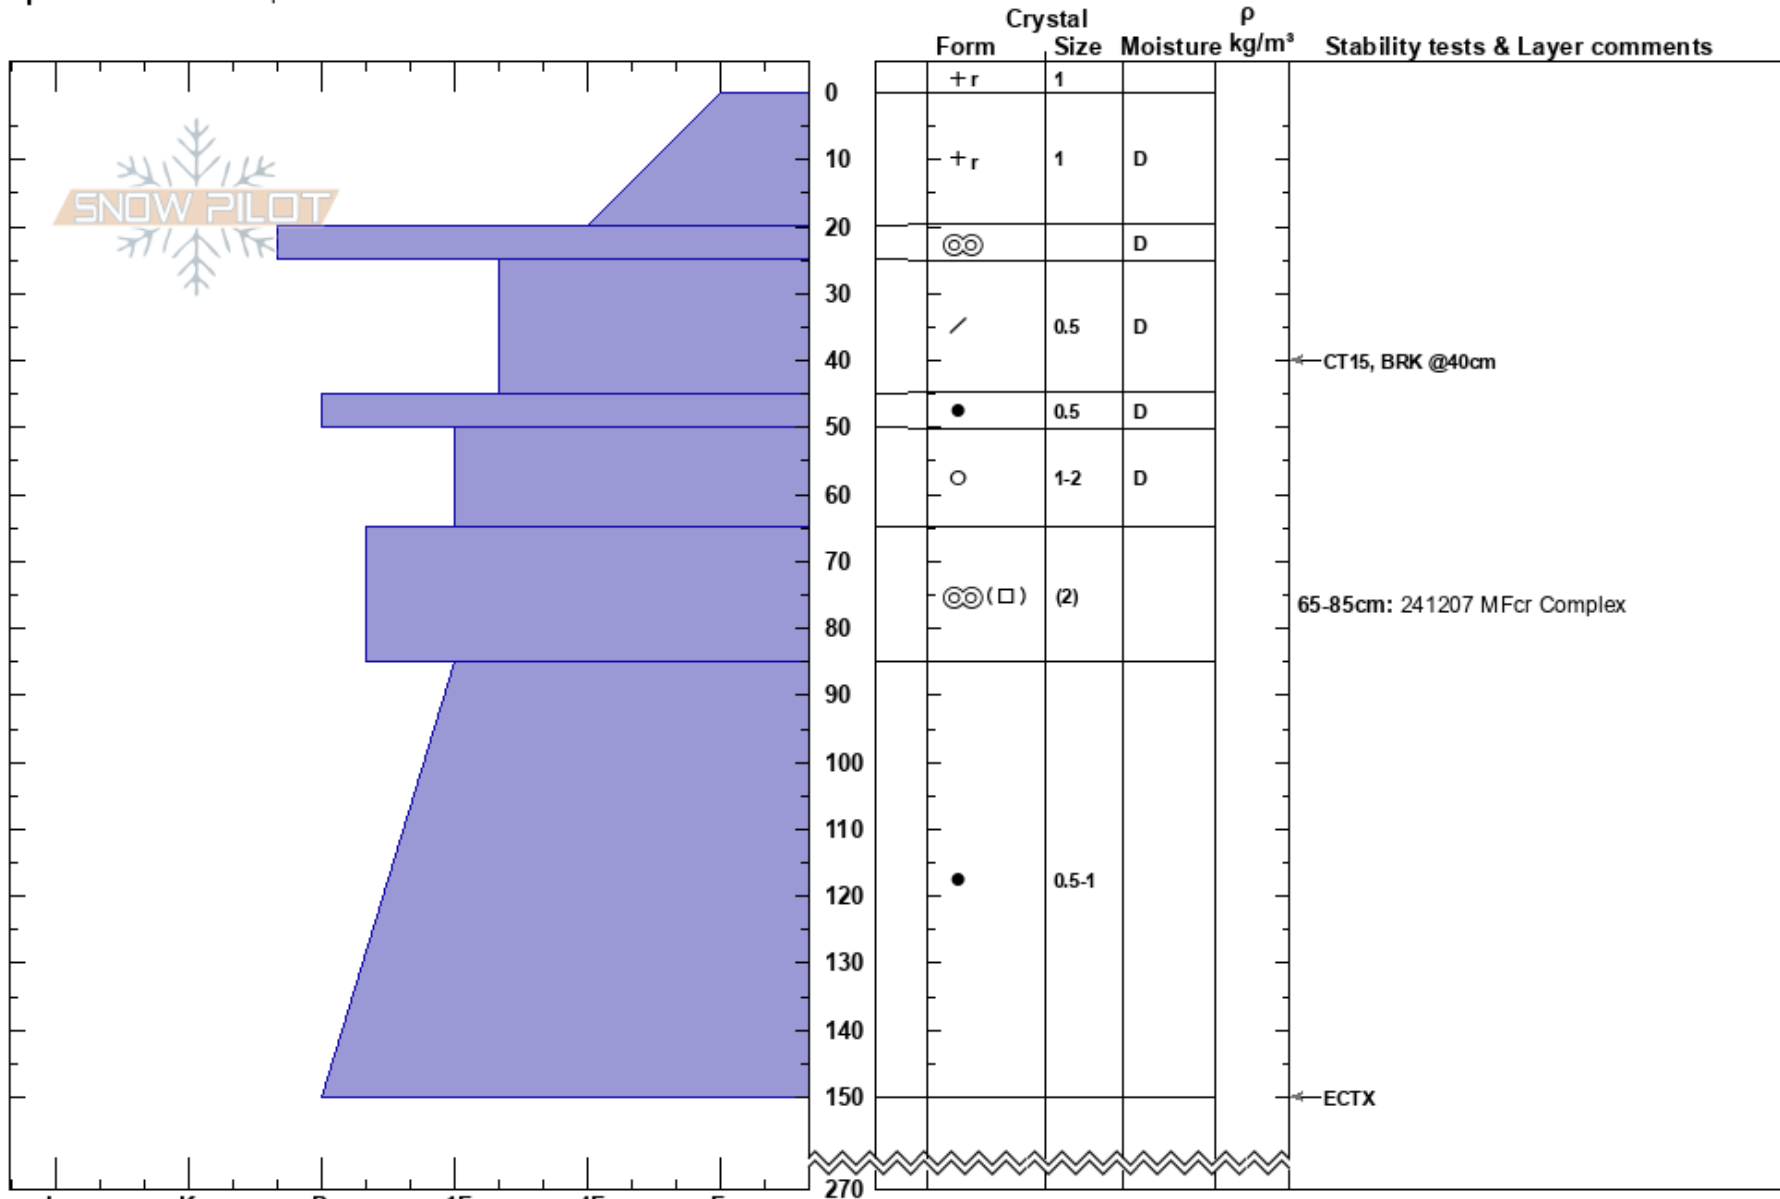

PS: 20

65-85cm: 241207 MFcr Complex

BC

Co-ord: 09U 530185W 6065118N

Sky Cover: OVC

65-85cm: Problematic layer

Elevation: 1200 m

Slope Angle: 32°

Precipitation: S-1

Wind: SW Light Breeze

Aspect: NW

Wind Loading: no

Specifics: We skied slope

Notes: