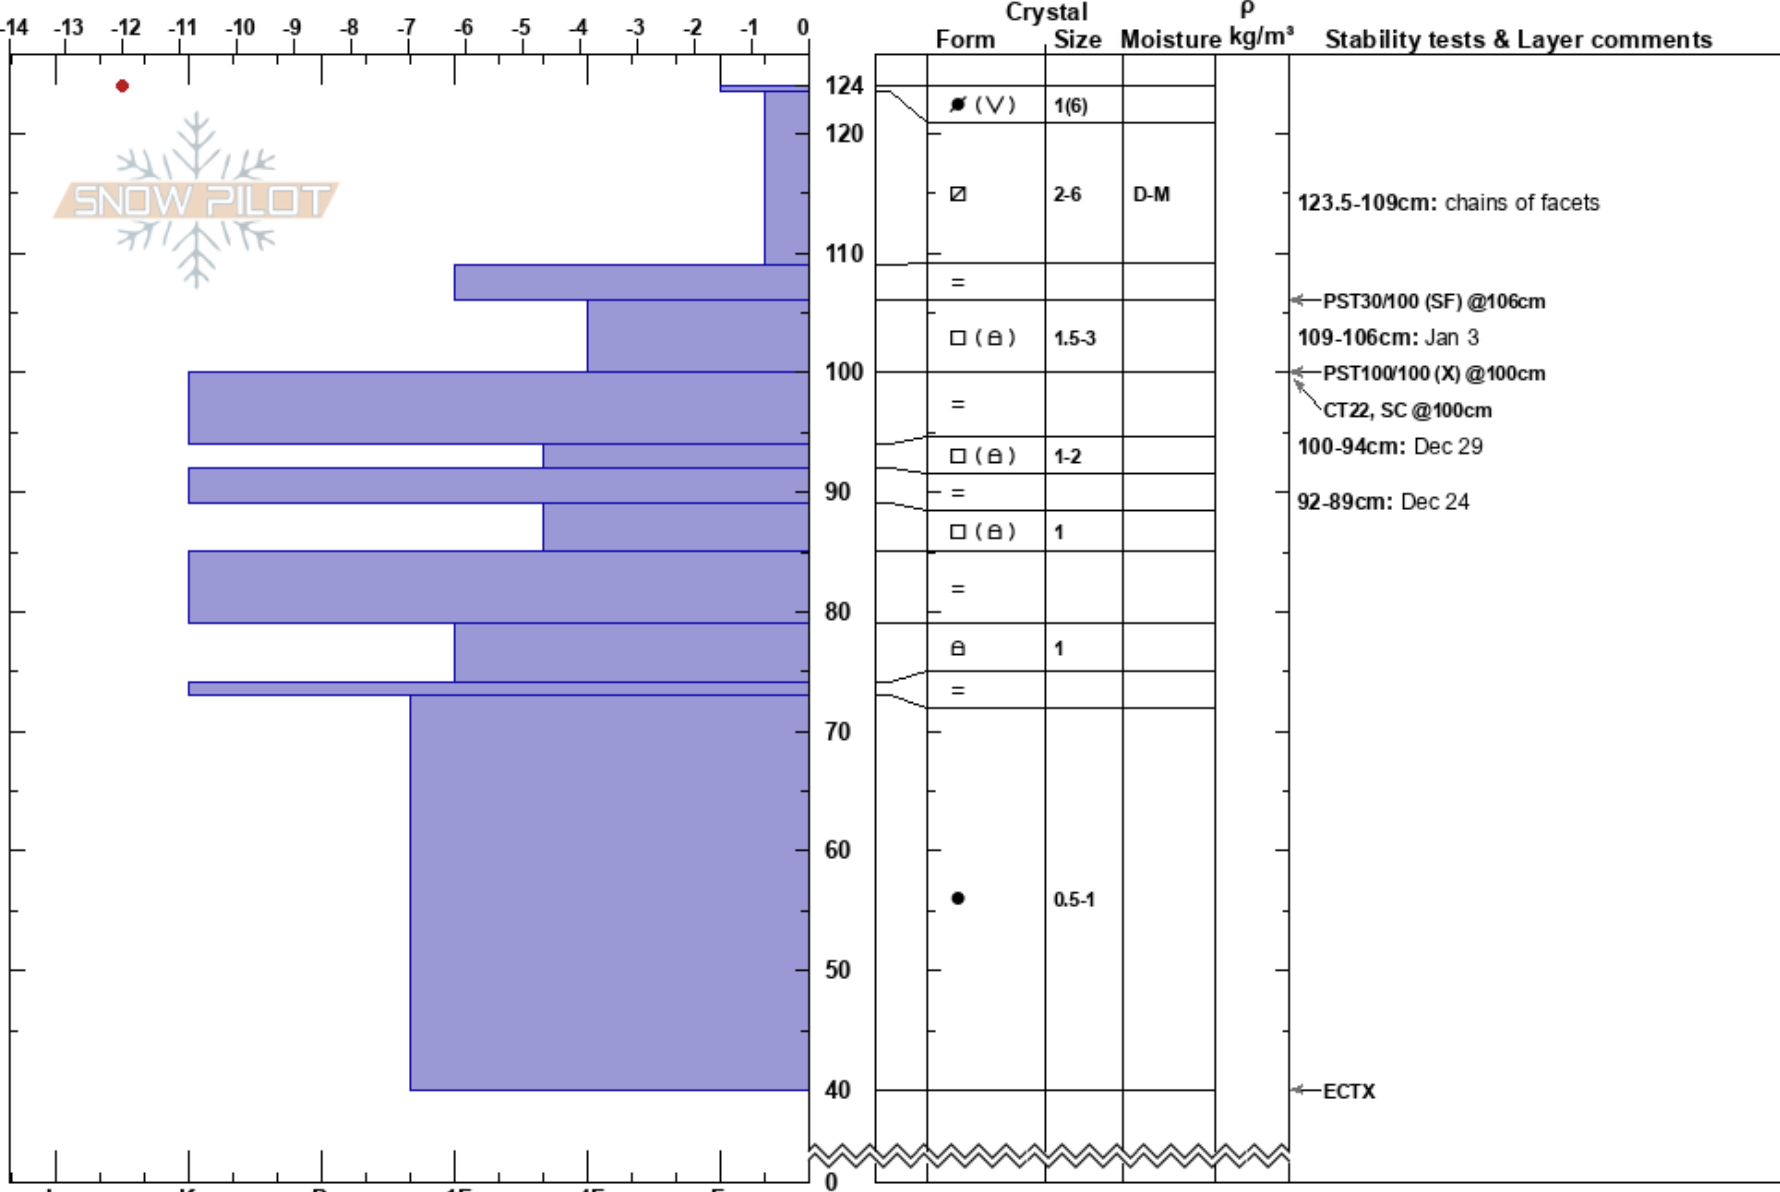

PF:25

123.5-109cm: chains of facets

CA

Co-ord: 38.69085N, -119.97384W

Sky Cover: CLR

PS: 10

109-106cm: Jan 3

Elevation: 8440 ft

Slope Angle: 28°

Precipitation: NO

100-94cm: Dec 29

Aspect: 321°

Wind Loading: no

Wind: NE Moderate

92-89cm: Dec 24

Specifics: We skied slope

Notes: Pit dug in near treeline terrain.