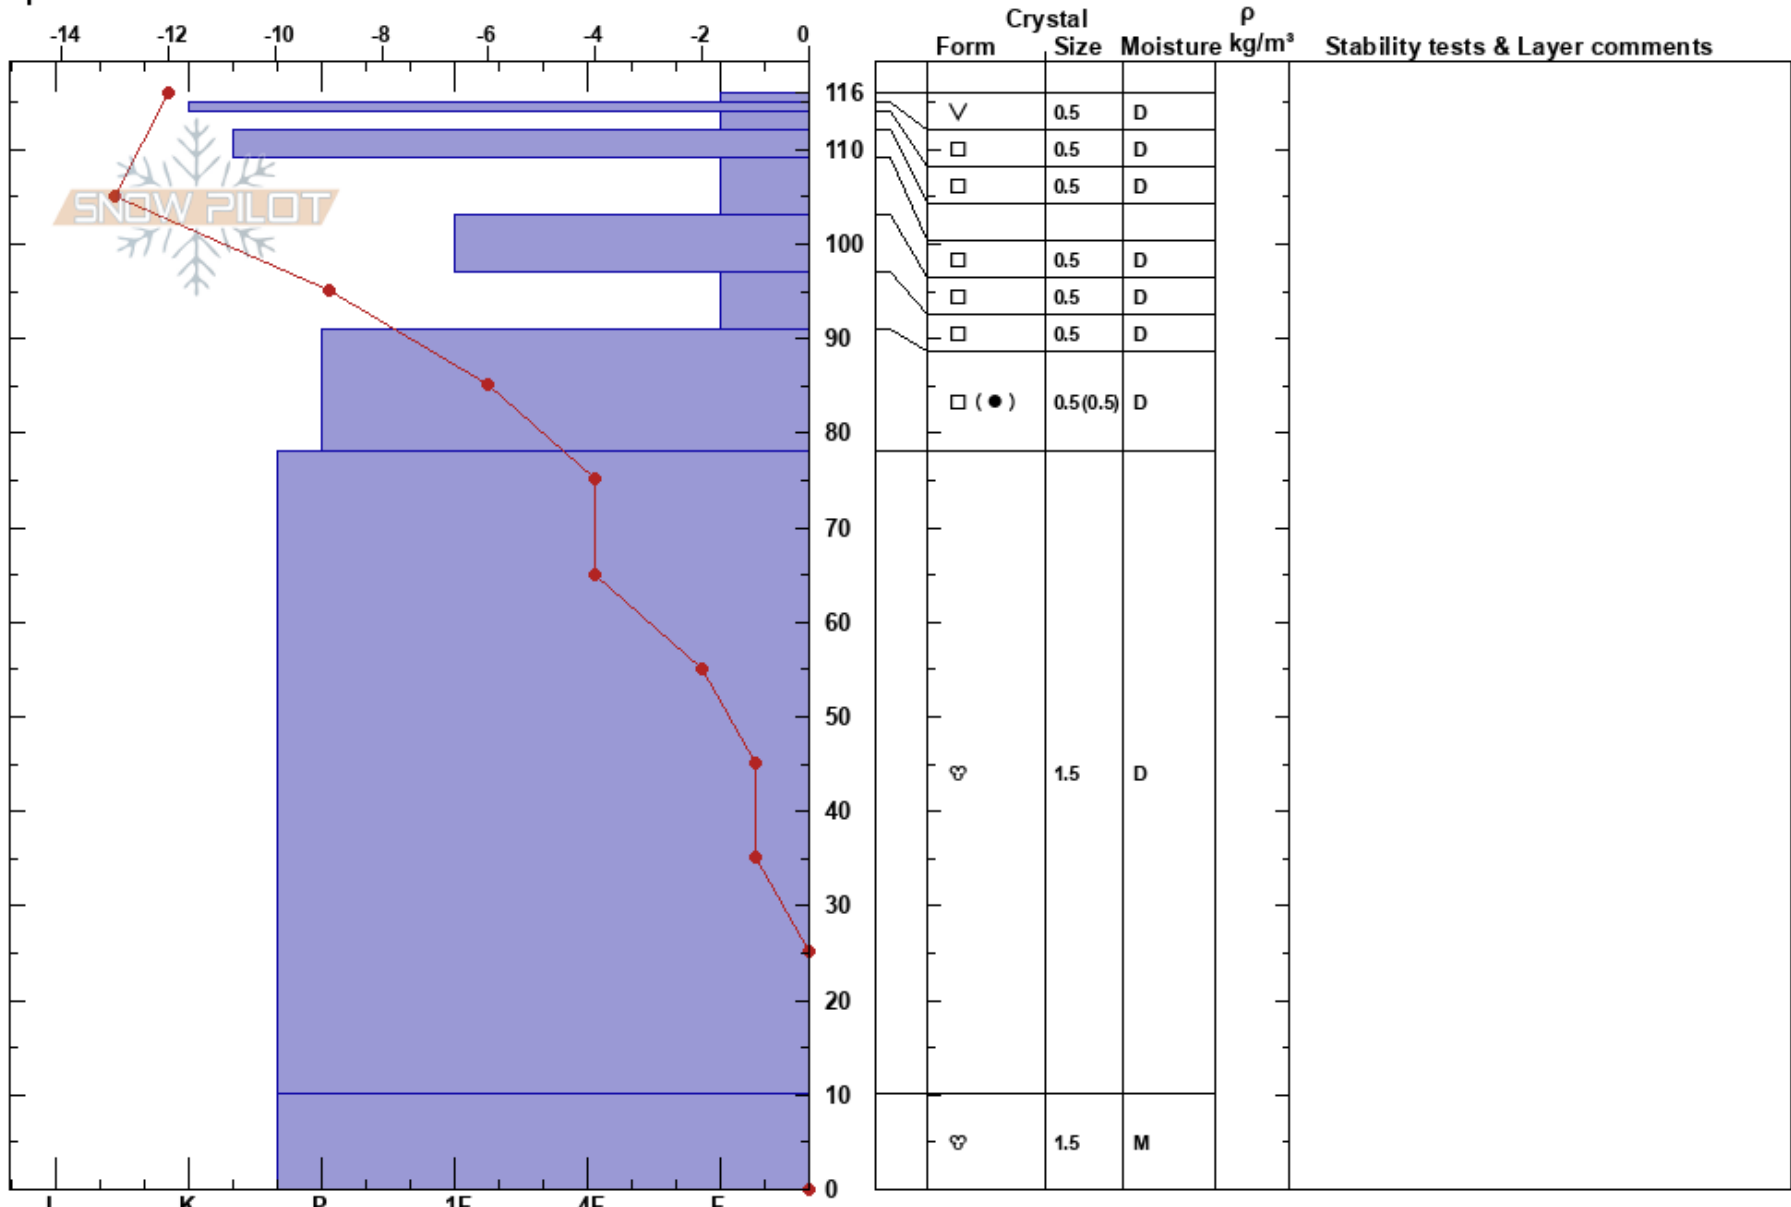

SnoqualmiePass20250120 John Stimberis
 Central Cascades, West 01/20/2025 - 8:15am
 WA
 Elevation: 900 m
 Aspect: 40°
 Specifics:
 Co-ord: 47.42800N, -121.41400W
 Slope Angle: 8°
 Wind Loading: no

Stability: HS:116
 Air Temperature: -11°C PF:20
 Sky Cover: CLR
 Precipitation: NO
 Wind: Calm

Layer Notes:

Notes: Upper snowpack crusts continue to deteriorate