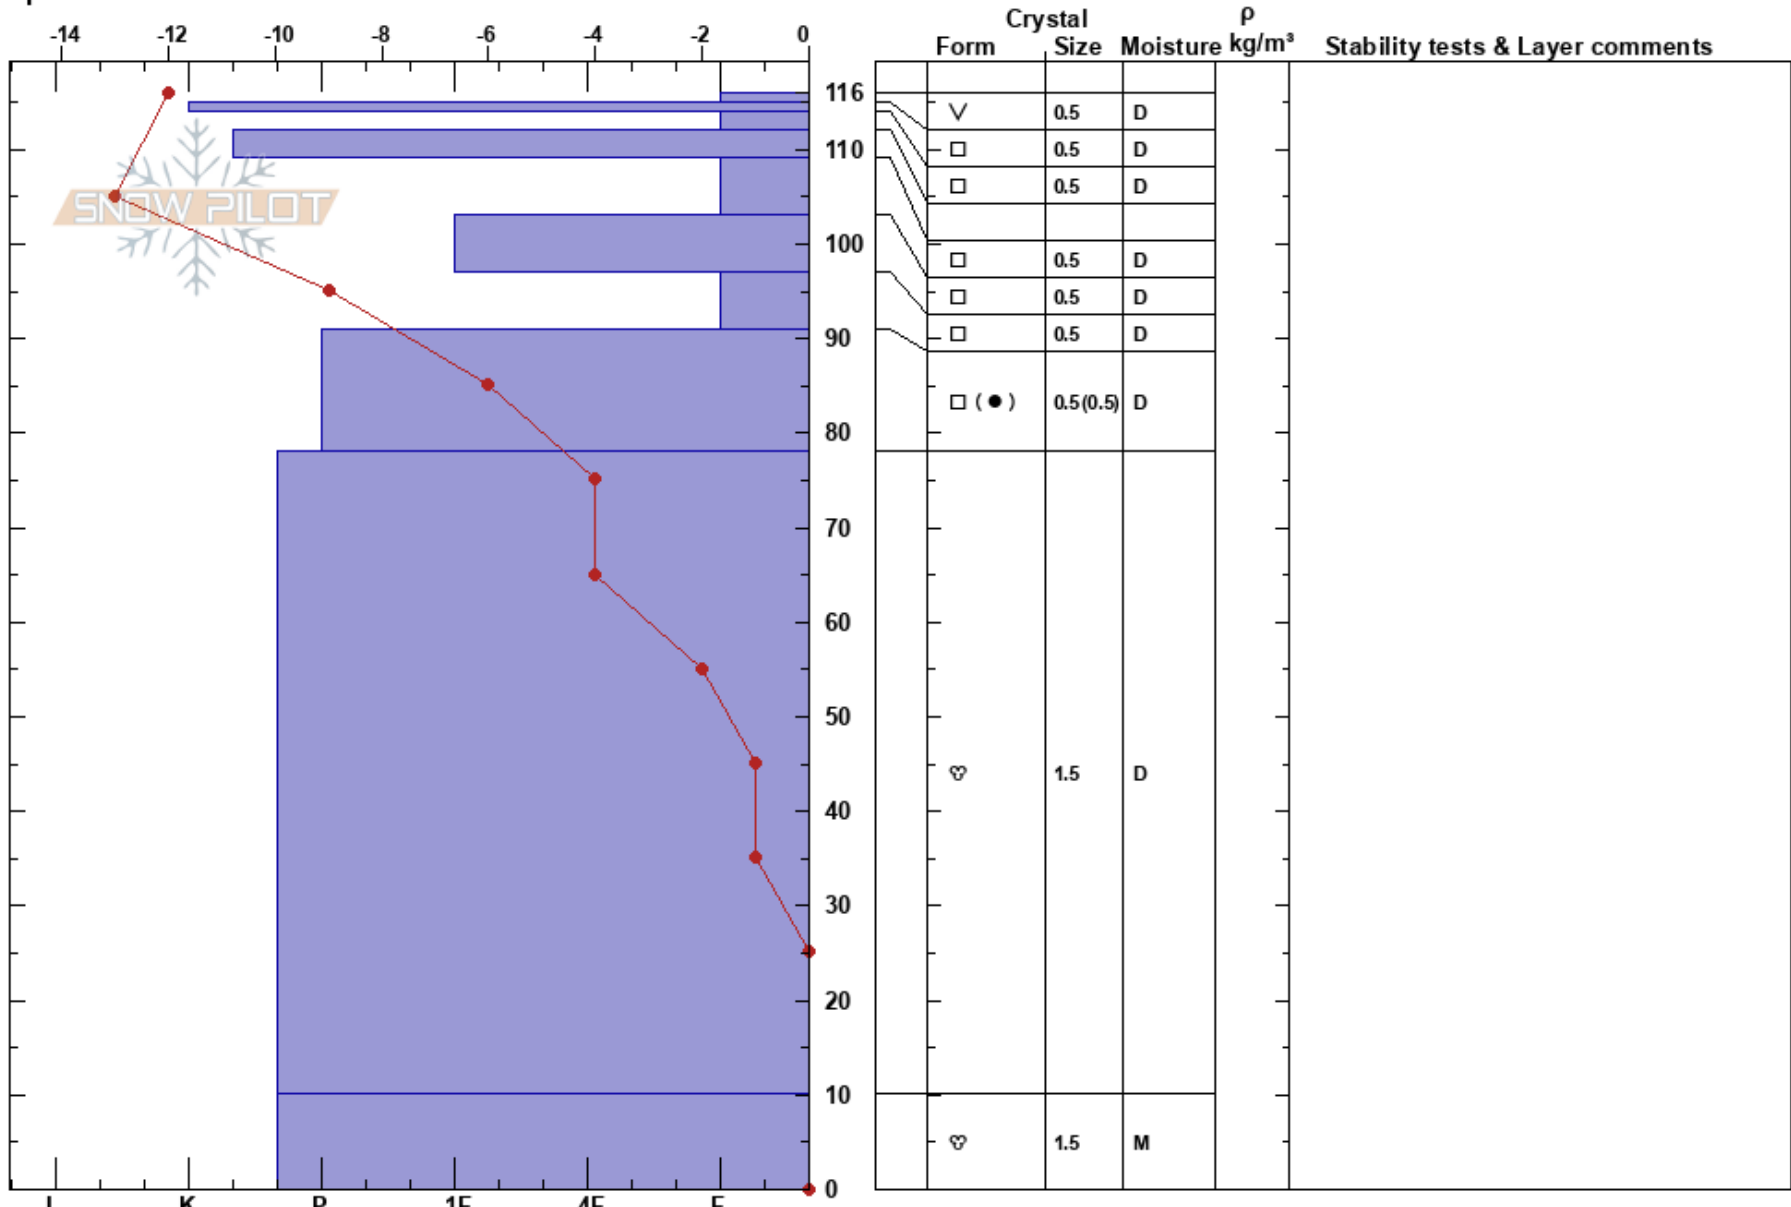

SnoqualmiePass20250120 John Stimberis
 Central Cascades, West 01/20/2025 - 8:15am
 WA Co-ord: 47.42800N, -121.41400W
 Elevation: 900 m Slope Angle: 8°
 Aspect: 40° Wind Loading: no
 Specifics:

Stability: HS:116 Layer Notes:
 Air Temperature: -11°C PF:20
 Sky Cover: CLR
 Precipitation: NO
 Wind: Calm

Notes: Upper snowpack crusts continue to deteriorate