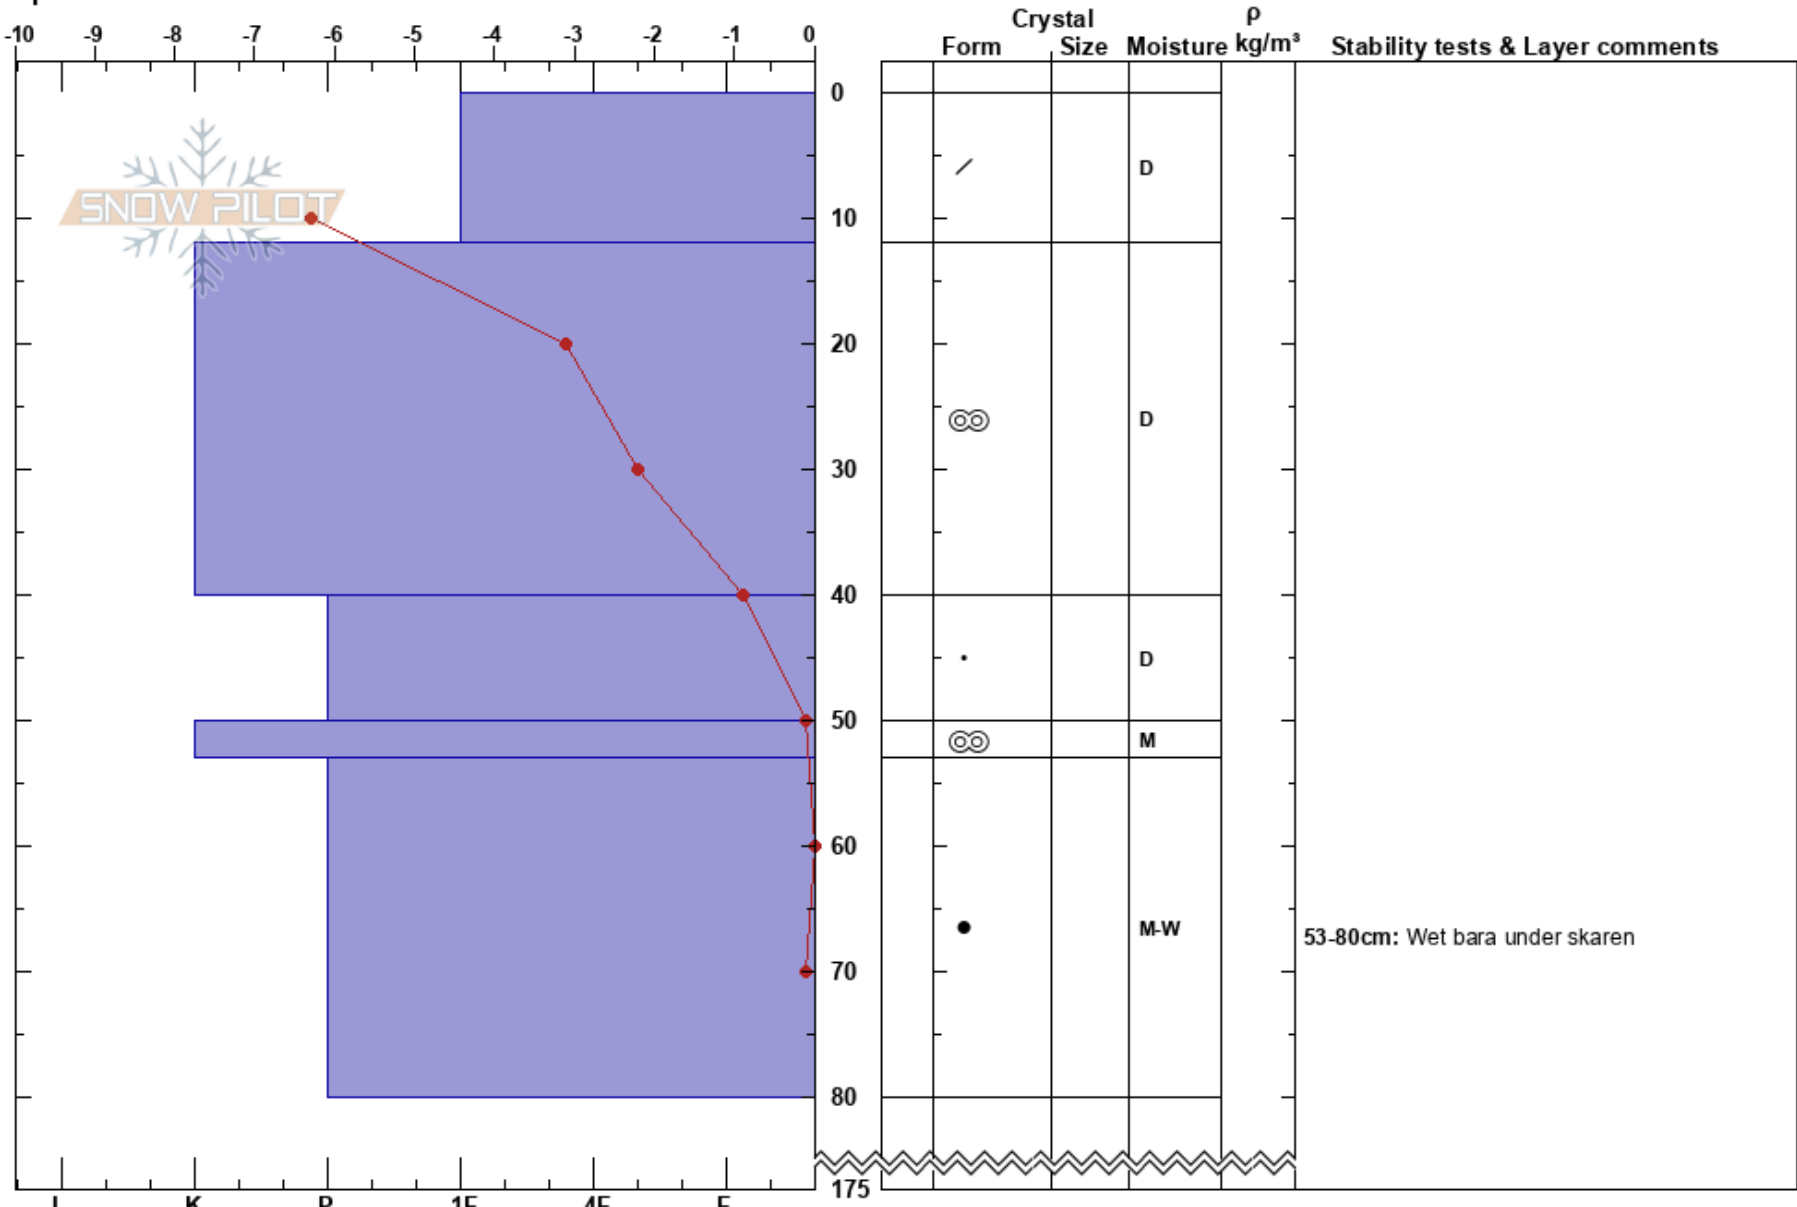

Nuolja TL
 Abisko
 Sweden
 Elevation: 773 m
 Aspect: E
 Specifics:

Stefan Hedlund
 20/01/2025 - 12:30
 Co-ord:
 Slope Angle: 19°
 Wind Loading:

Stability:
 Air Temperature: -12°C
 Sky Cover:
 Precipitation:
 Wind:
 HS:175
 Layer Notes:
 53-80cm: Wet bara under skaren

Notes: Kollade fukt och temp, inget test. Stor TG