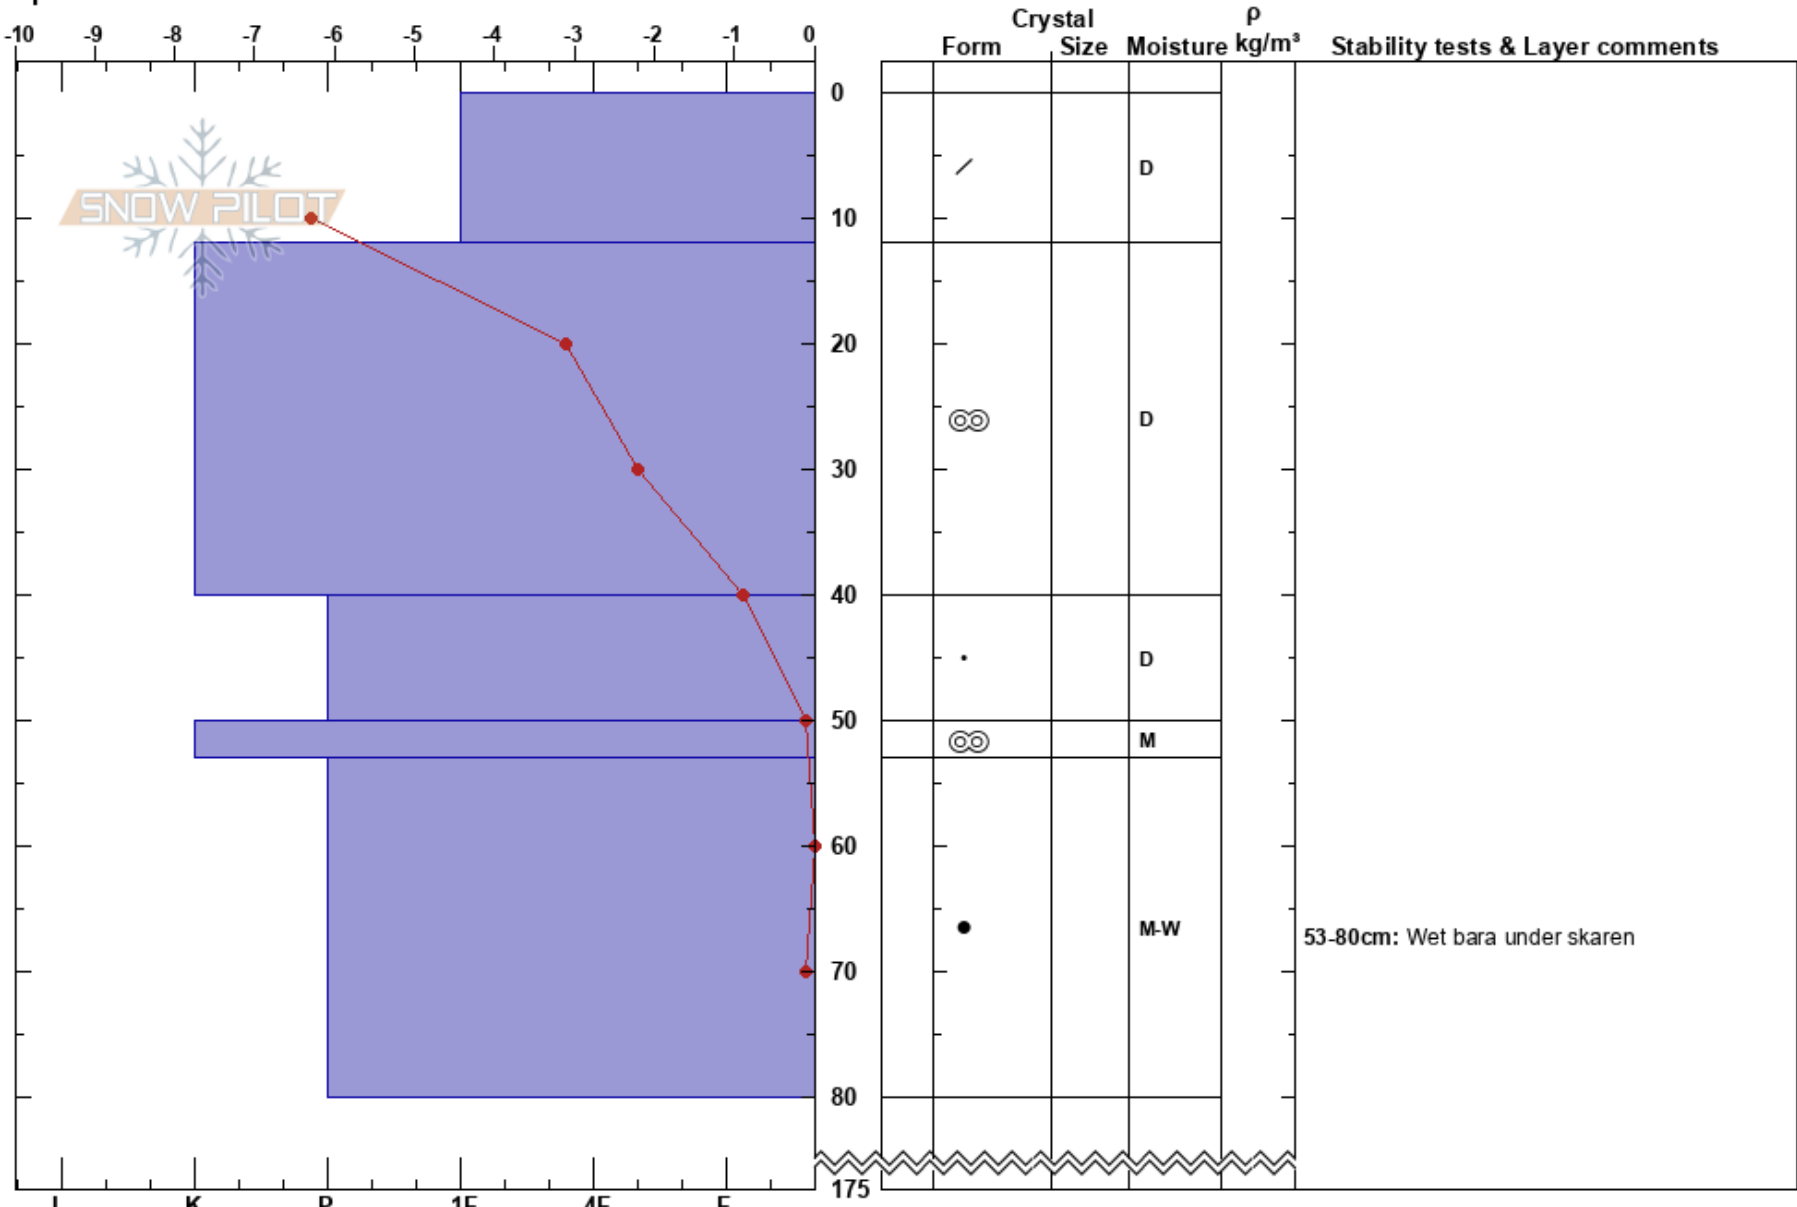

Nuolja TL  
 Abisko  
 Sweden  
 Elevation: 773 m  
 Aspect: E  
 Specifics:

Stefan Hedlund  
 20/01/2025 - 12:30  
 Co-ord:  
 Slope Angle: 19°  
 Wind Loading:

Stability:  
 Air Temperature: -12°C  
 Sky Cover:  
 Precipitation:  
 Wind:  
 HS:175  
 Layer Notes:  
 53-80cm: Wet bara under skaren

Notes: Kollade fukt och temp, inget test. Stor TG