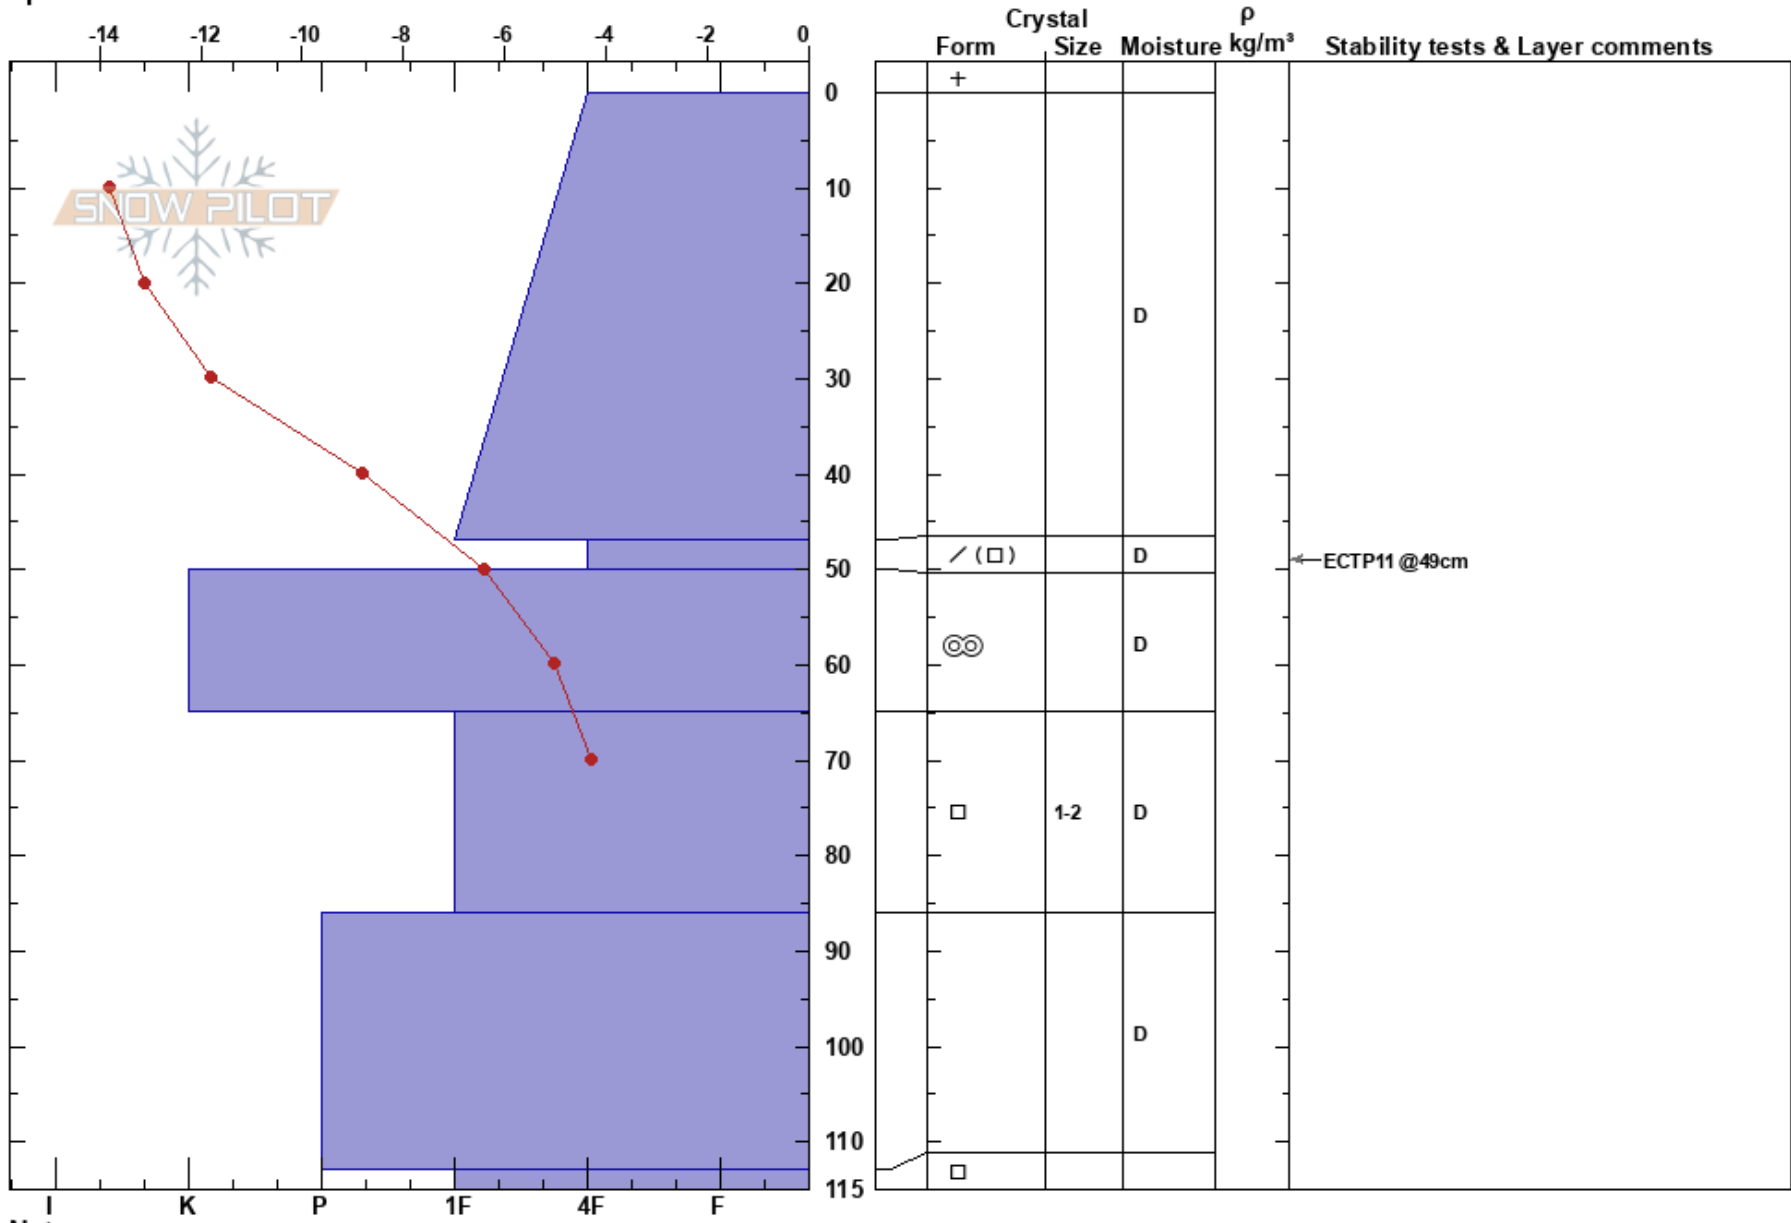

Guobla NE
 Abisko
 Sweden
 Elevation: 115 m
 Aspect:
 Specifics:

Erik Boström
 20/01/2025 - 09:30
 Co-ord: 34W 394685W 7588631N
 Slope Angle: 24°
 Wind Loading: previous

Stability:
 Air Temperature: -13.9°C PF:40 47-50cm:Problematic layer
 Sky Cover: OVC
 Precipitation: NO
 Wind: Calm