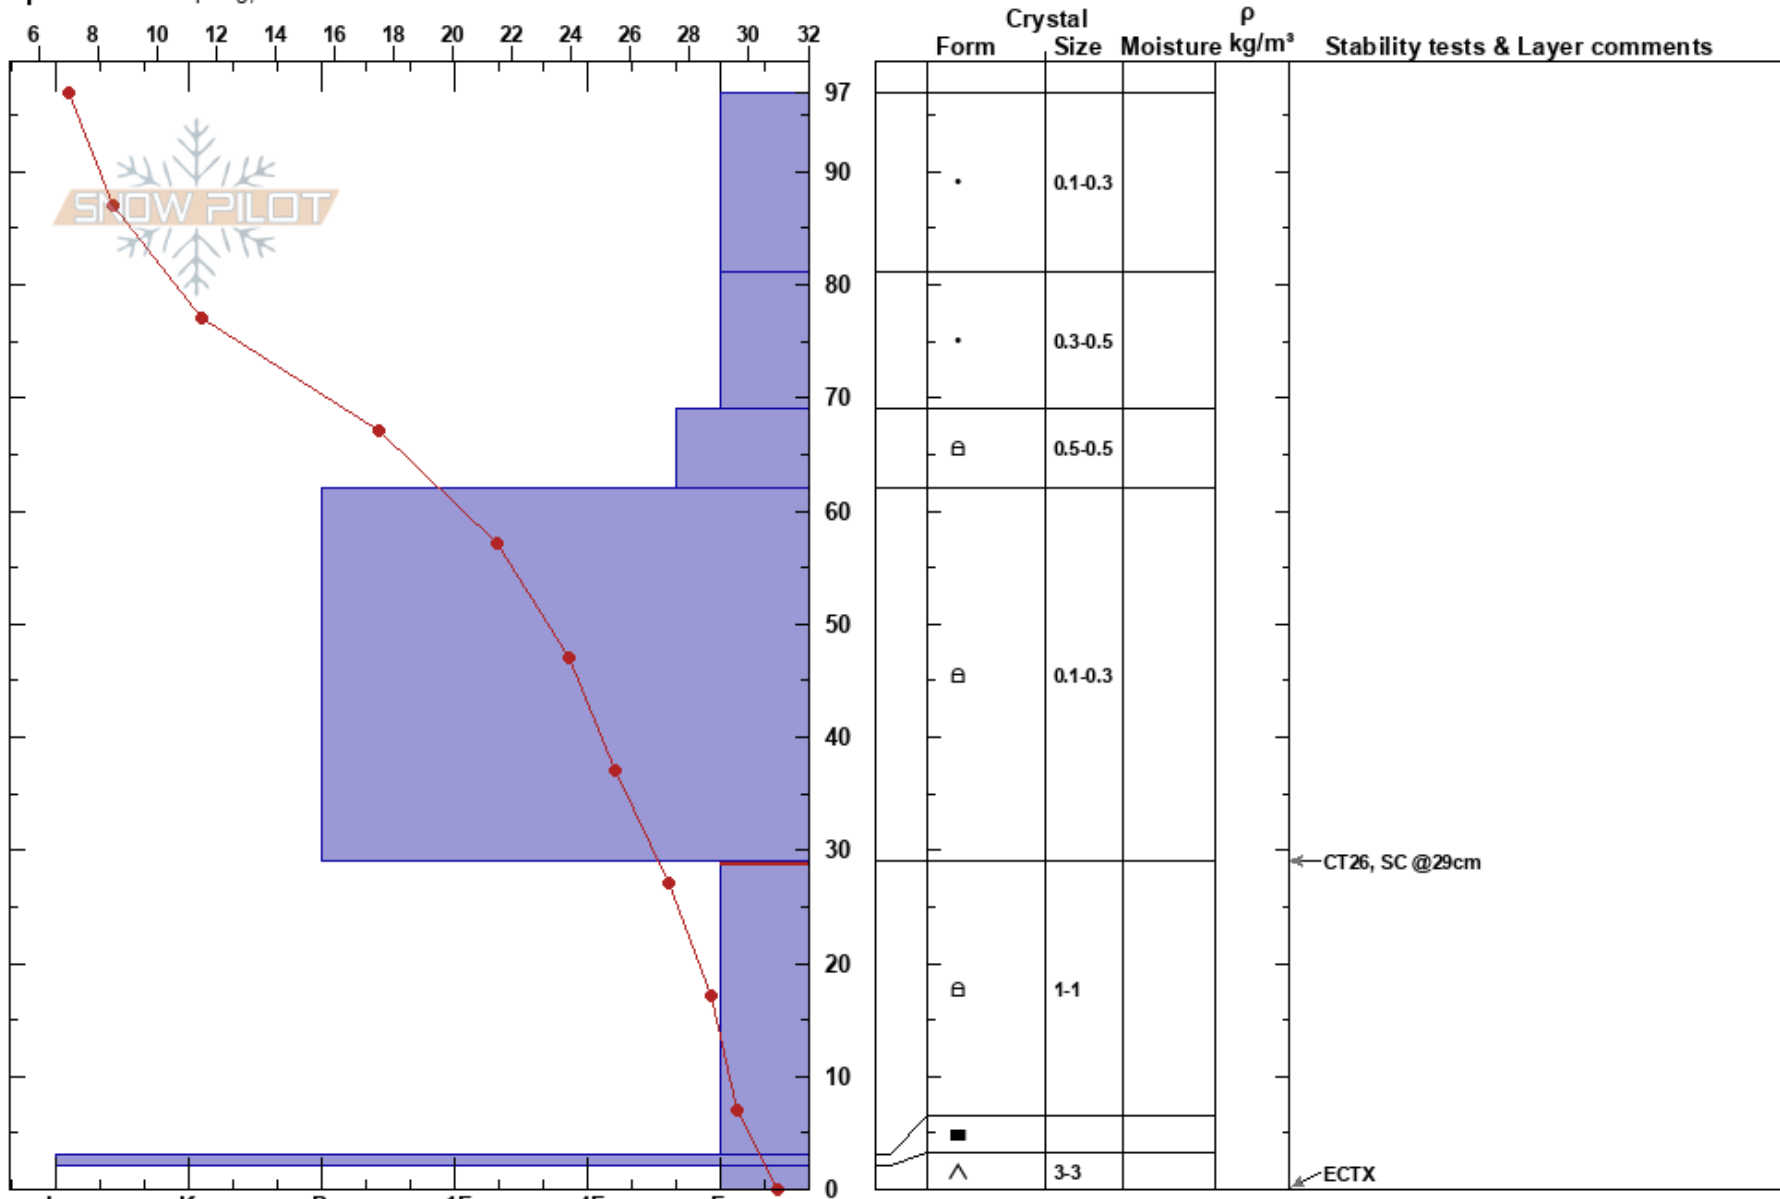

Bockman 20250119

Sam LaRue

Stability: Fair

HS:97

Layer Notes:

Cameron Pass

01/19/2025 - 8:08pm

Air Temperature: -3°F

PF:94

29-3cm: Problematic layer

CO

Co-ord: 13T 421321E 4485066N

Sky Cover: OVC

PS:25

Elevation: 3142 m

Slope Angle: 18°

Precipitation: S-1

Wind: NE Light Breeze

Aspect: 73°

Wind Loading: previous

Specifics: Collapsing, localizer

Notes: Collapsing experienced in low angle meadows with southern aspect. Some shooting cracks on same southern aspect. New snow in this location and transported snow was less as the areas were somewhat protected by trees.