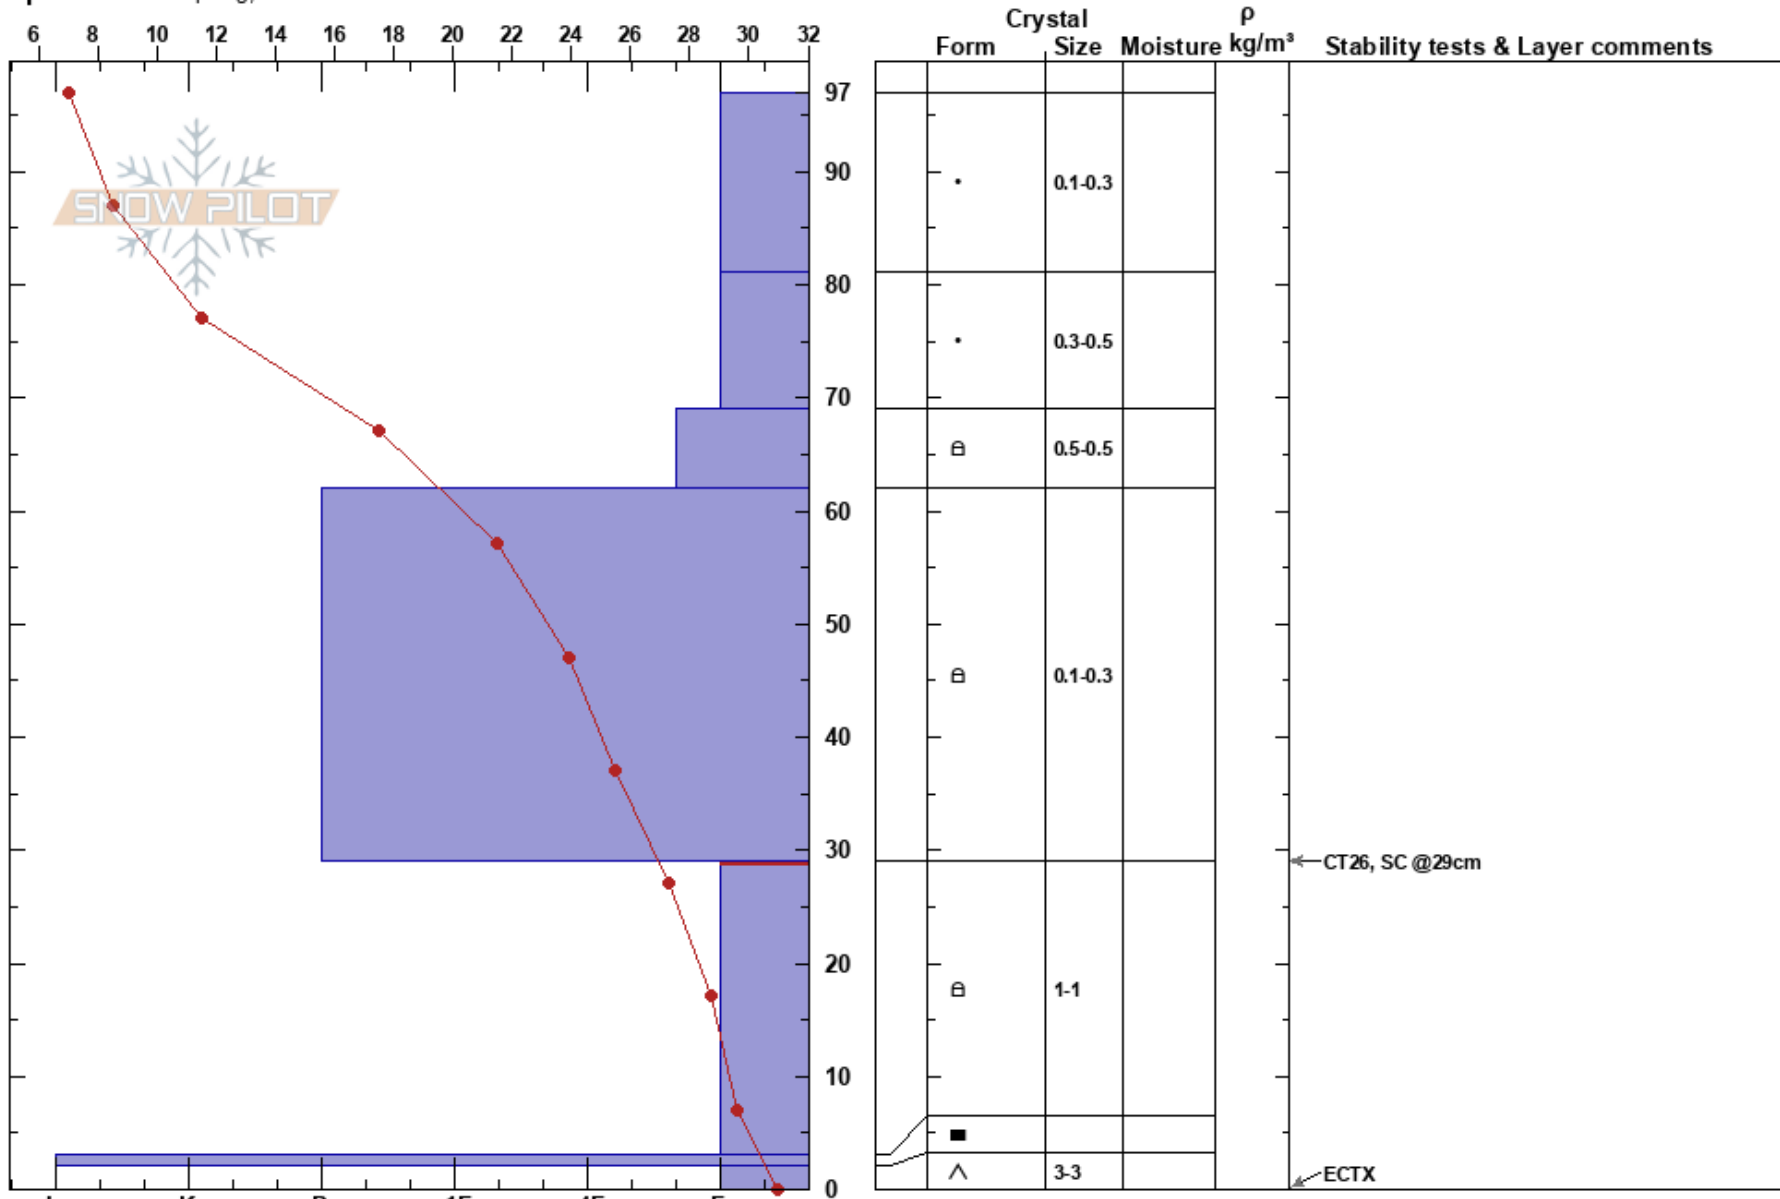

Bockman 20250119

Sam LaRue

Stability: Fair

HS:97

Layer Notes:

Cameron Pass

01/19/2025 - 8:08pm

Air Temperature: -3°F

PF:94

29-3cm: Problematic layer

CO

Co-ord: 13T 421321E 4485066N

Sky Cover: OVC

PS:25

Elevation: 3142 m

Slope Angle: 18°

Precipitation: S-1

Aspect: 73°

Wind Loading: previous

Wind: NE Light Breeze

Specifics: Collapsing, localizer

Notes: Collapsing experienced in low angle meadows with southern aspect. Some shooting cracks on same southern aspect. New snow in this location and transported snow was less as the areas were somewhat protected by trees.