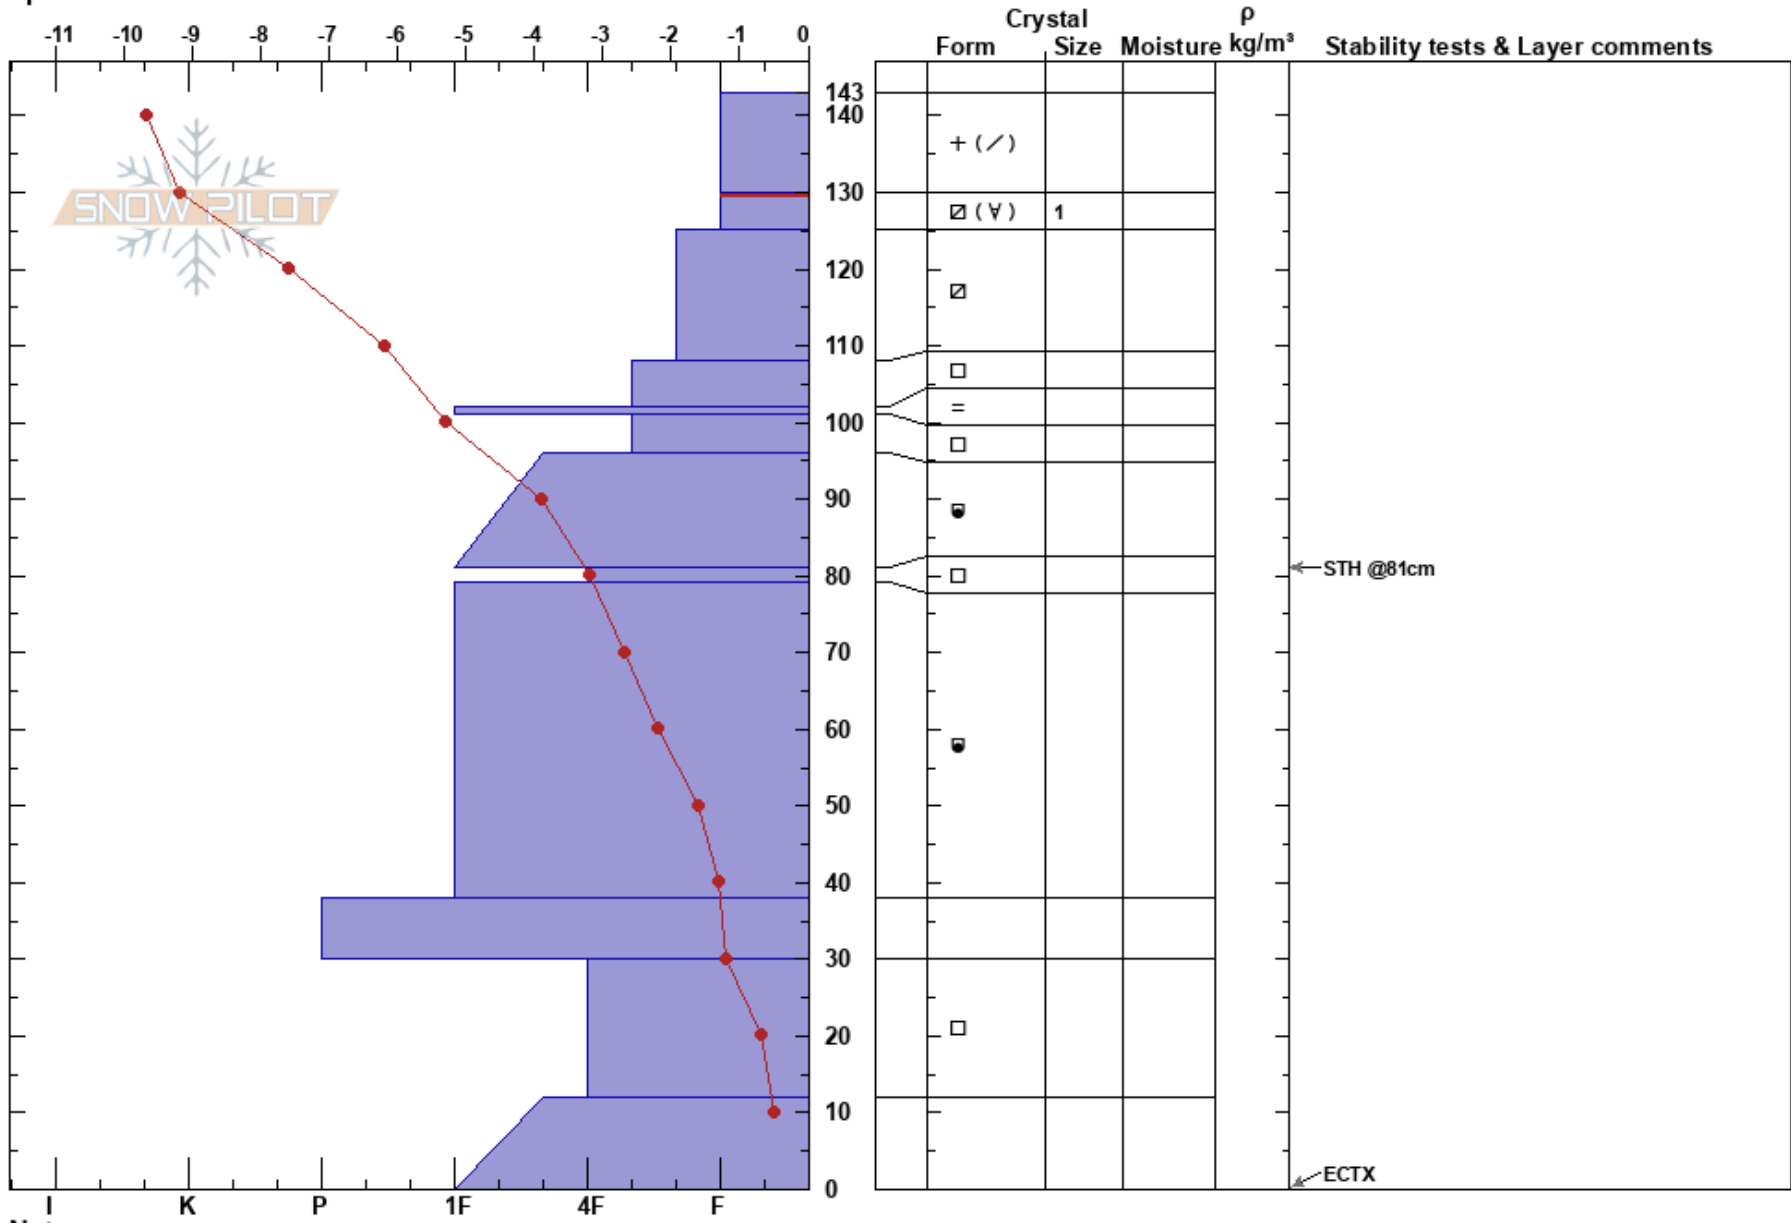

Shorties Cut Off
 Bear River Range
 UT
 Elevation: 8600 ft
 Aspect: NE
 Specifics:

toby weed
 01/19/2025 - 3:00pm
 Co-ord: 41.96527N, -111.61697W
 Slope Angle: 27°
 Wind Loading: no

Stability:
 Air Temperature: -12.3°C PF:40 130-125cm:Problematic layer
 Sky Cover: OVC PS:20
 Precipitation: S1
 Wind: NW Moderate