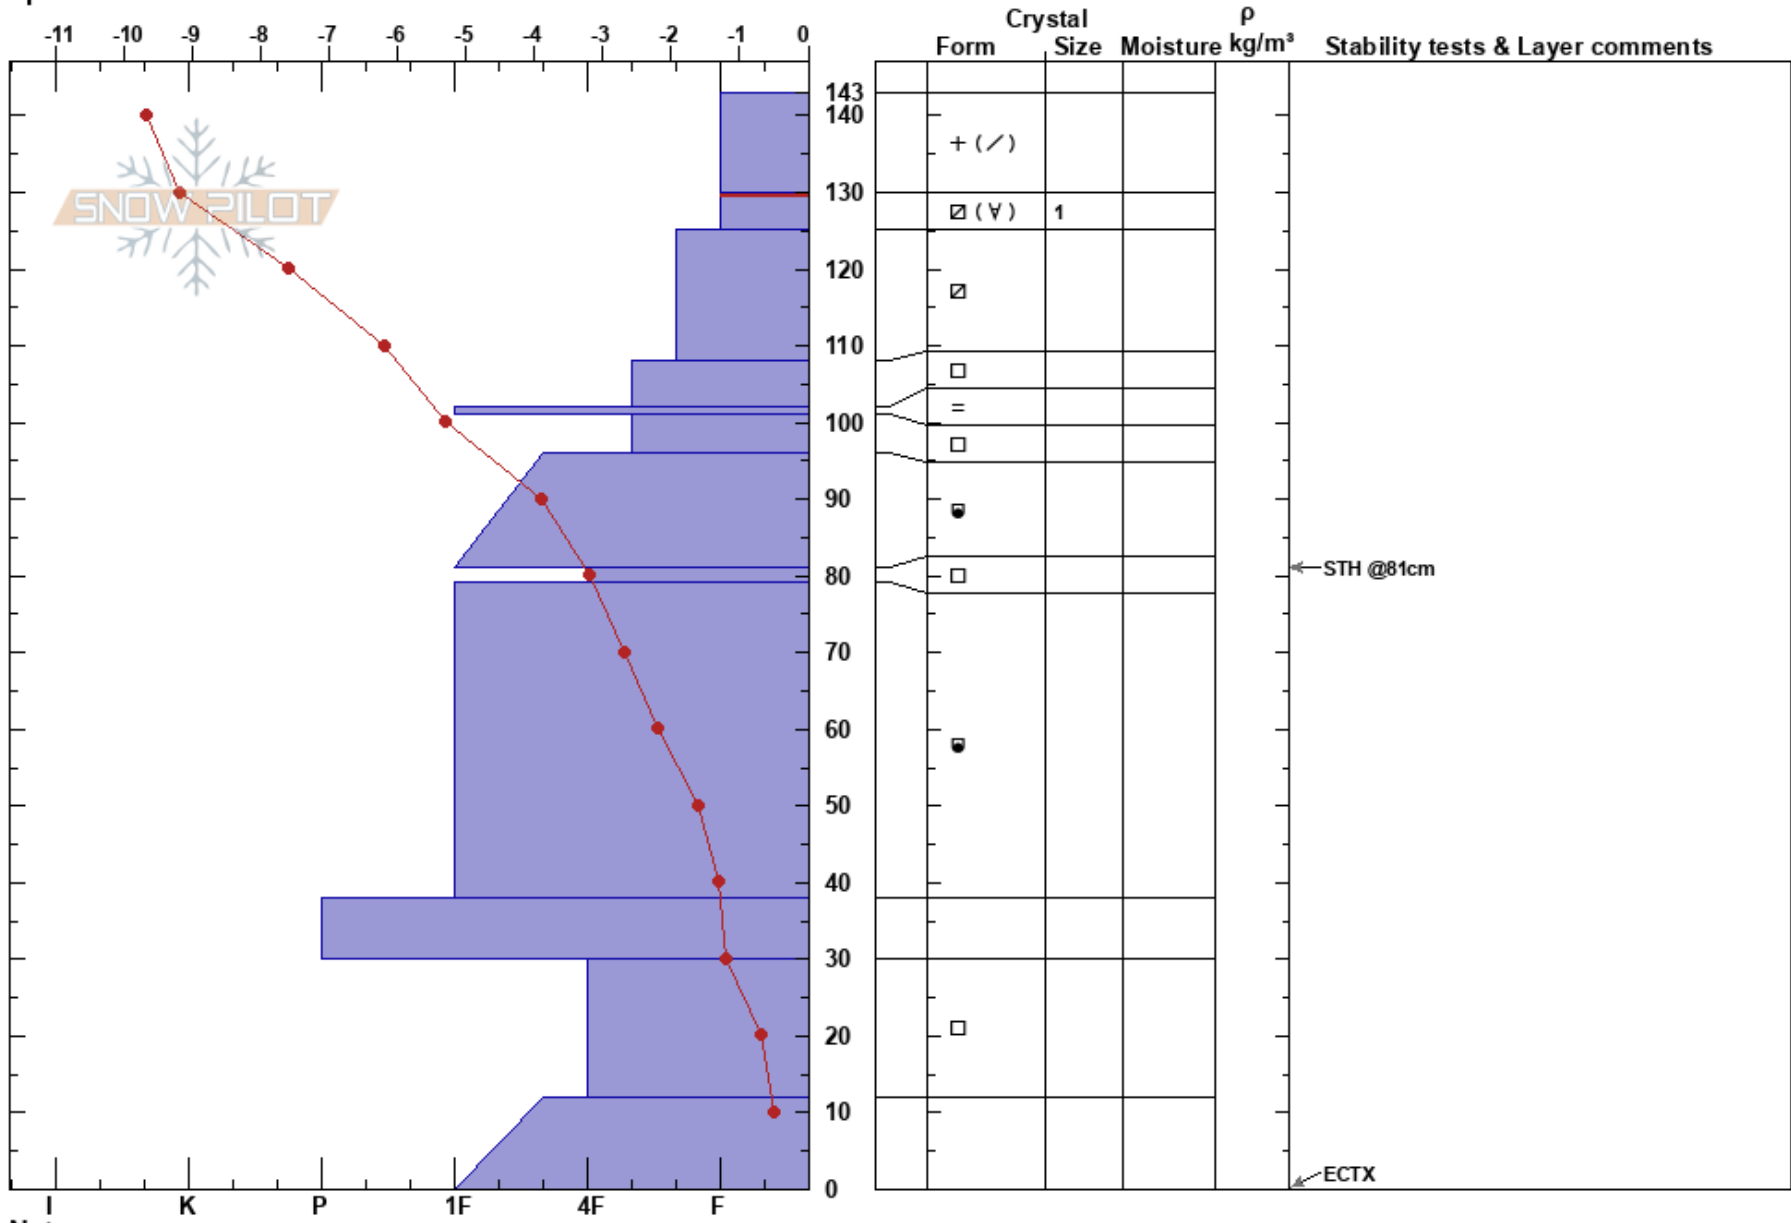

Shorties Cut Off  
 Bear River Range  
 UT  
 Elevation: 8600 ft  
 Aspect: NE  
 Specifics:

toby weed  
 01/19/2025 - 3:00pm  
 Co-ord: 41.96527N, -111.61697W  
 Slope Angle: 27°  
 Wind Loading: no

Stability:  
 Air Temperature: -12.3°C PF:40 130-125cm:Problematic layer  
 Sky Cover: OVC PS:20  
 Precipitation: S1  
 Wind: NW Moderate