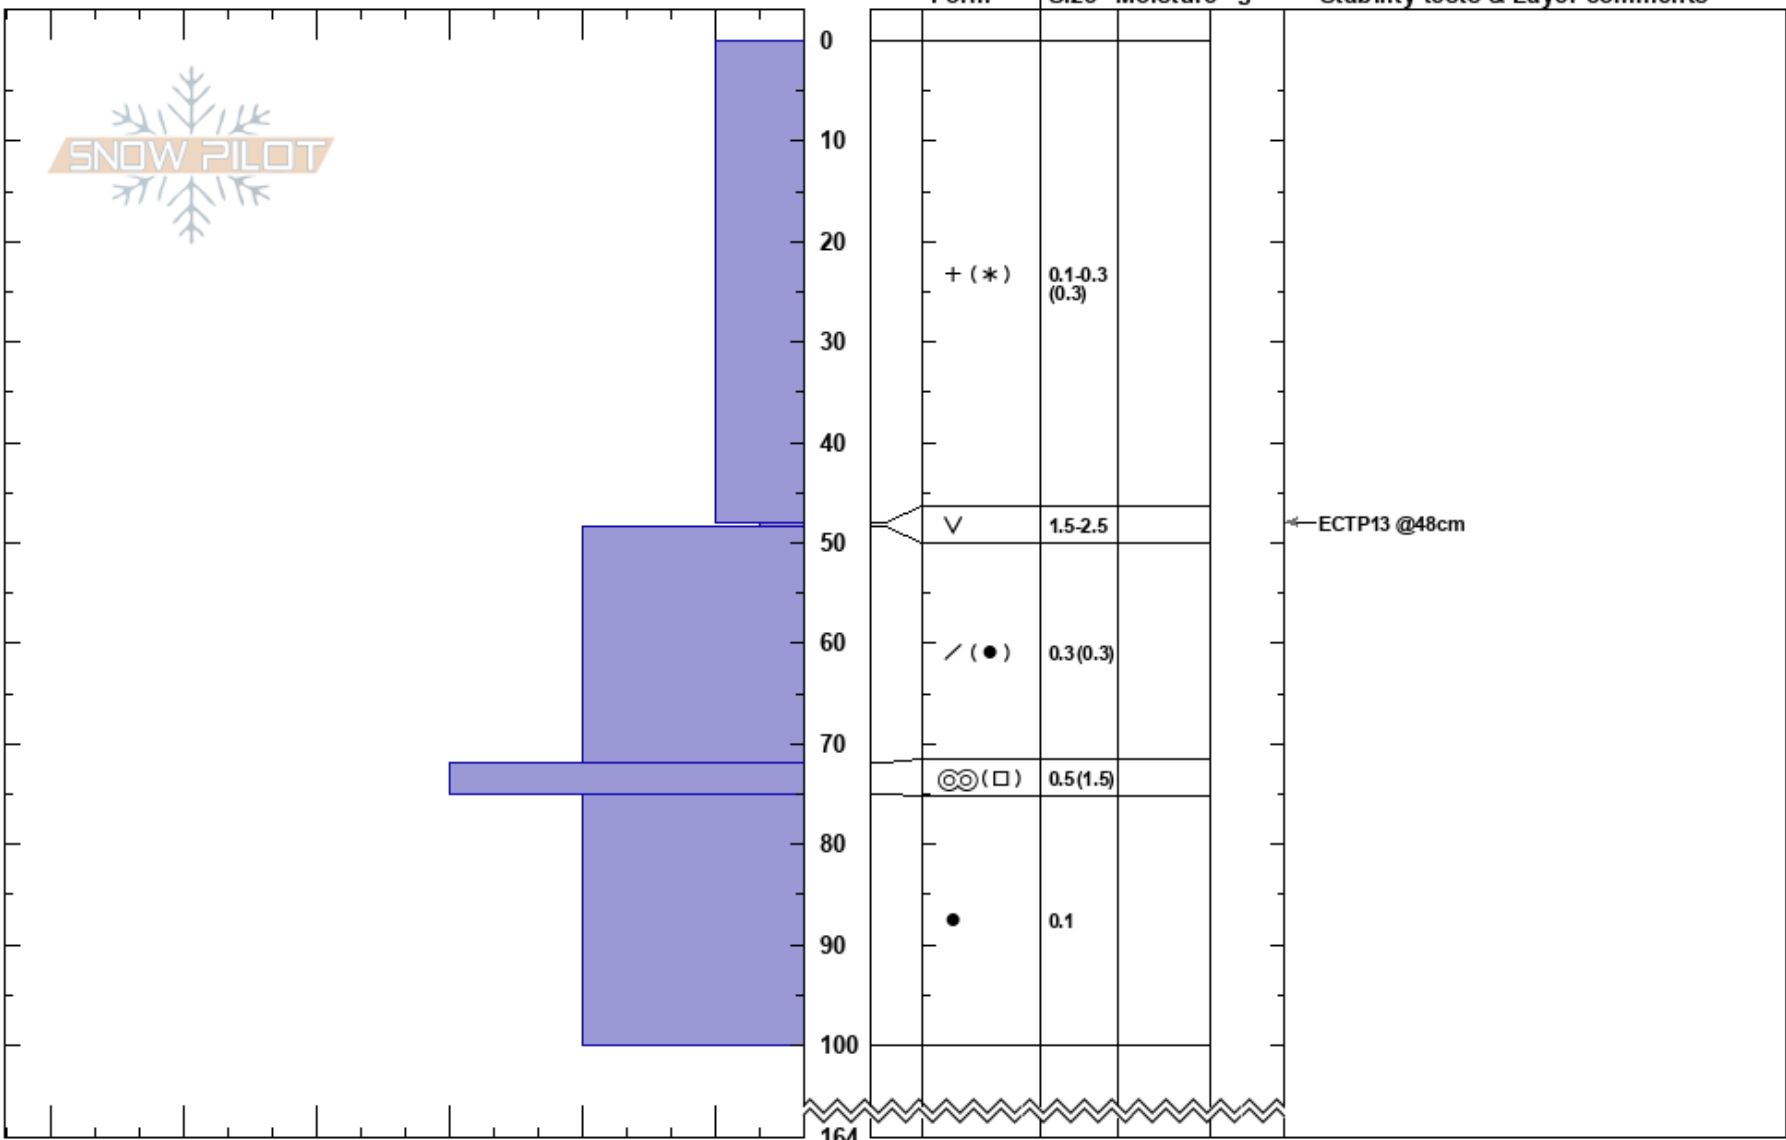

Ghost Avalanche
 Boise Mountains
 ID
 Elevation: 6400 ft
 Aspect: N
 Specifics: Pit is adjacent to avalanche: crown; Recent avalanche activity on similar slopes

Jonathan Williams
 12/12/2022 - 12:15pm
 Co-ord: 43.93415N, -115.65917W
 Slope Angle: 30°
 Wind Loading: previous

Stability:
 Air Temperature: -2°C
 Sky Cover: OVC
 Precipitation: S-1
 Wind: Calm
 HS:164
 Layer Notes:
 48-48.5cm: Problematic layer

Notes: