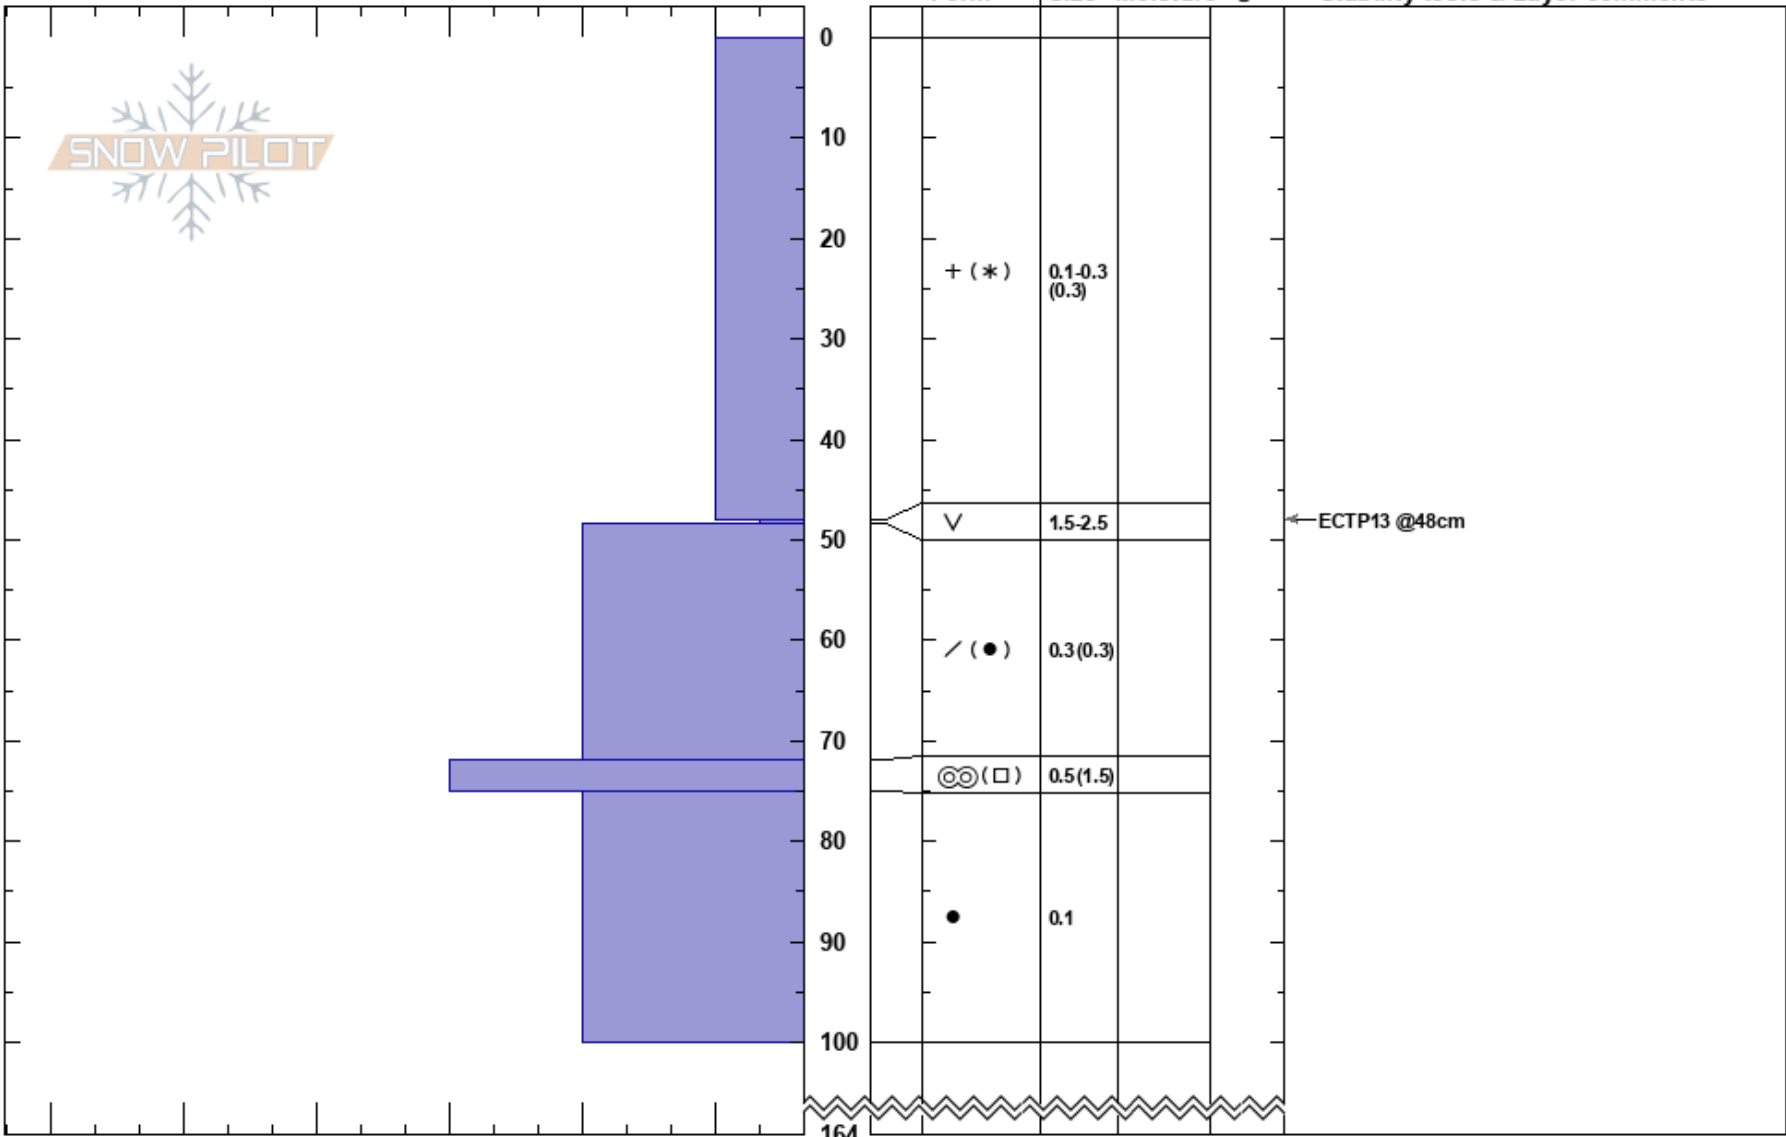

Ghost Avalanche
 Boise Mountains
 ID
 Elevation: 6400 ft
 Aspect: N
 Specifics: Pit is adjacent to avalanche: crown; Recent avalanche activity on similar slopes

Jonathan Williams
 12/12/2022 - 12:15pm
 Co-ord: 43.93415N, -115.65917W
 Slope Angle: 30°
 Wind Loading: previous

Stability:
 Air Temperature: -2°C
 Sky Cover: OVC
 Precipitation: S-1
 Wind: Calm

HS:164
 Layer Notes:
 48-48.5cm: Problematic layer

Notes: