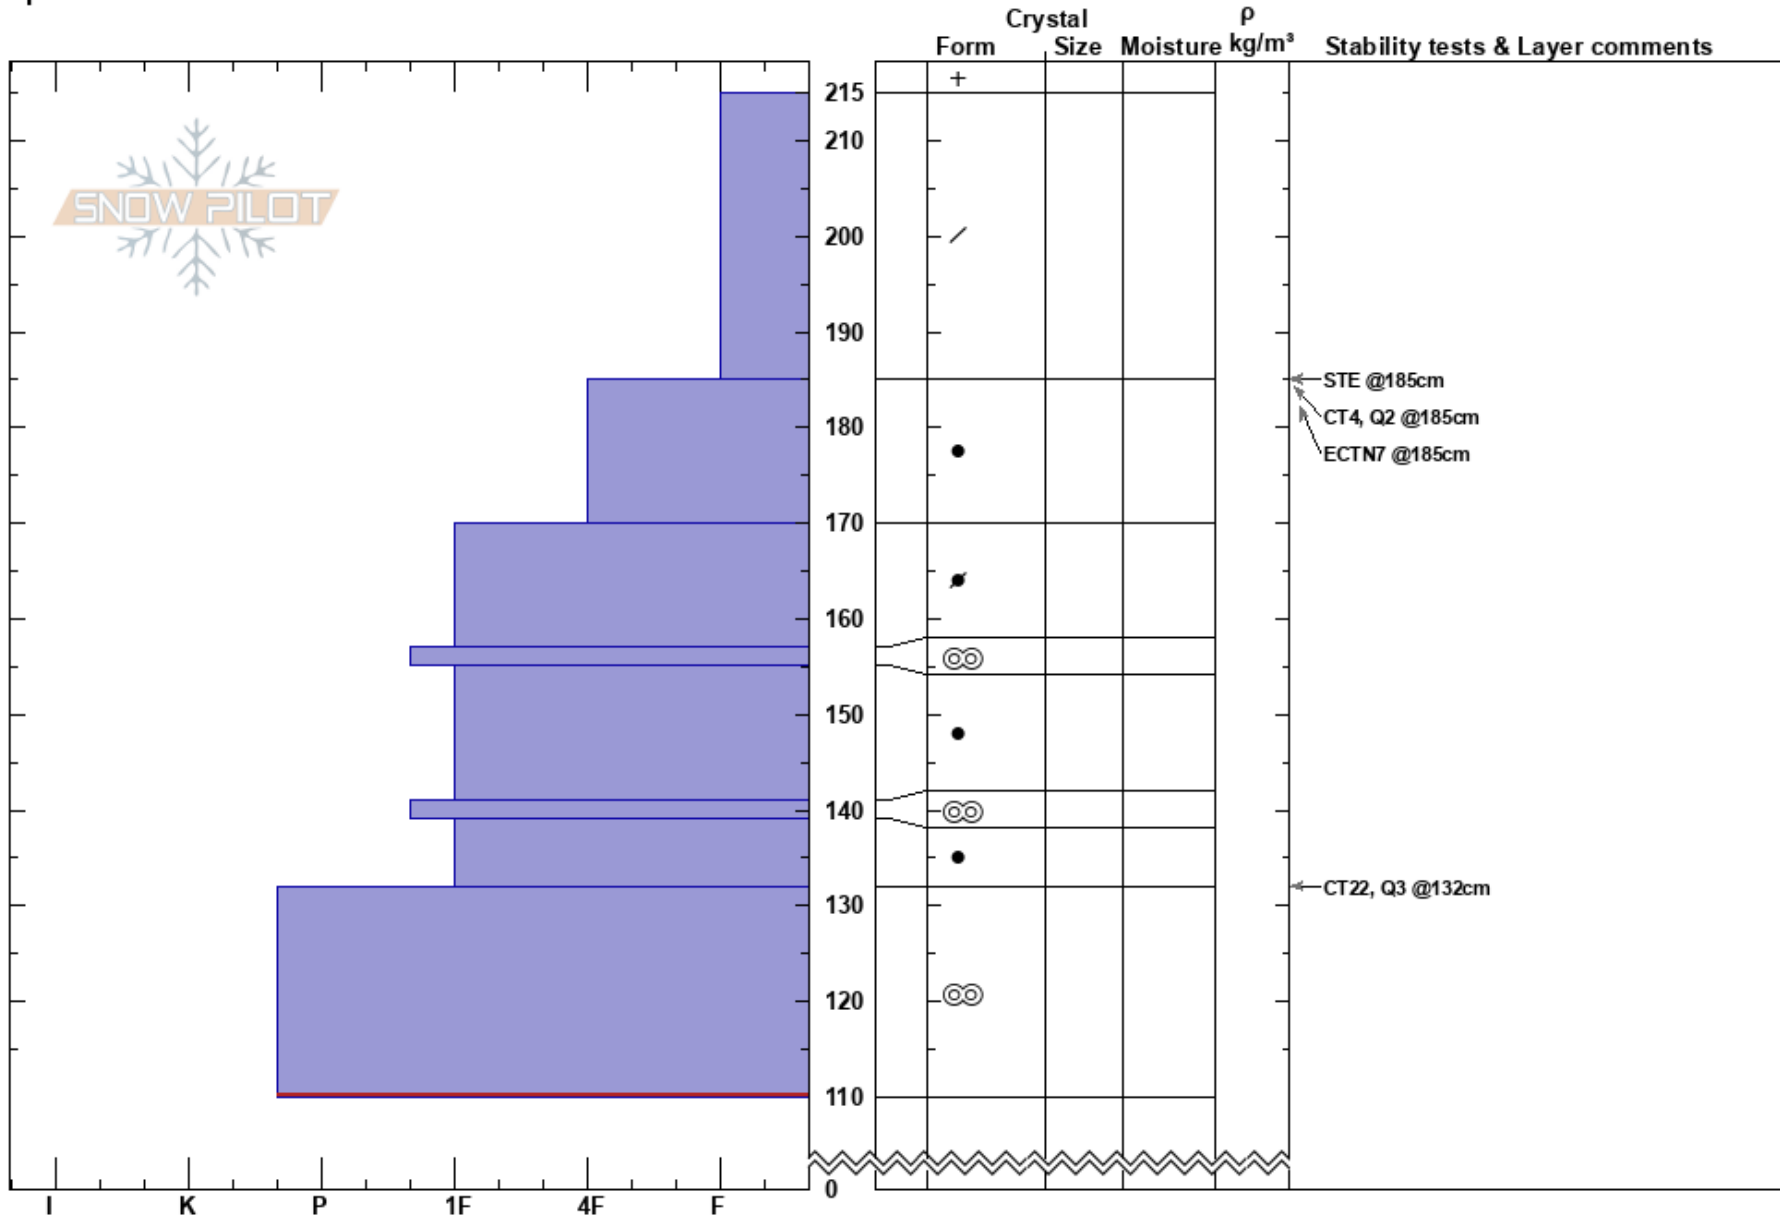

Sunburst
 Chugach Range
 AK
 Elevation: 2160 ft
 Aspect: SW
 Specifics:

Caleigh Warner
 01/19/2025 - 12:00pm
 Co-ord:
 Slope Angle: 20°
 Wind Loading:

Stability:
 Air Temperature:
 Sky Cover:
 Precipitation:
 Wind:

HS:215
 Layer Notes:
 132-110cm:Problematic layer

Notes: