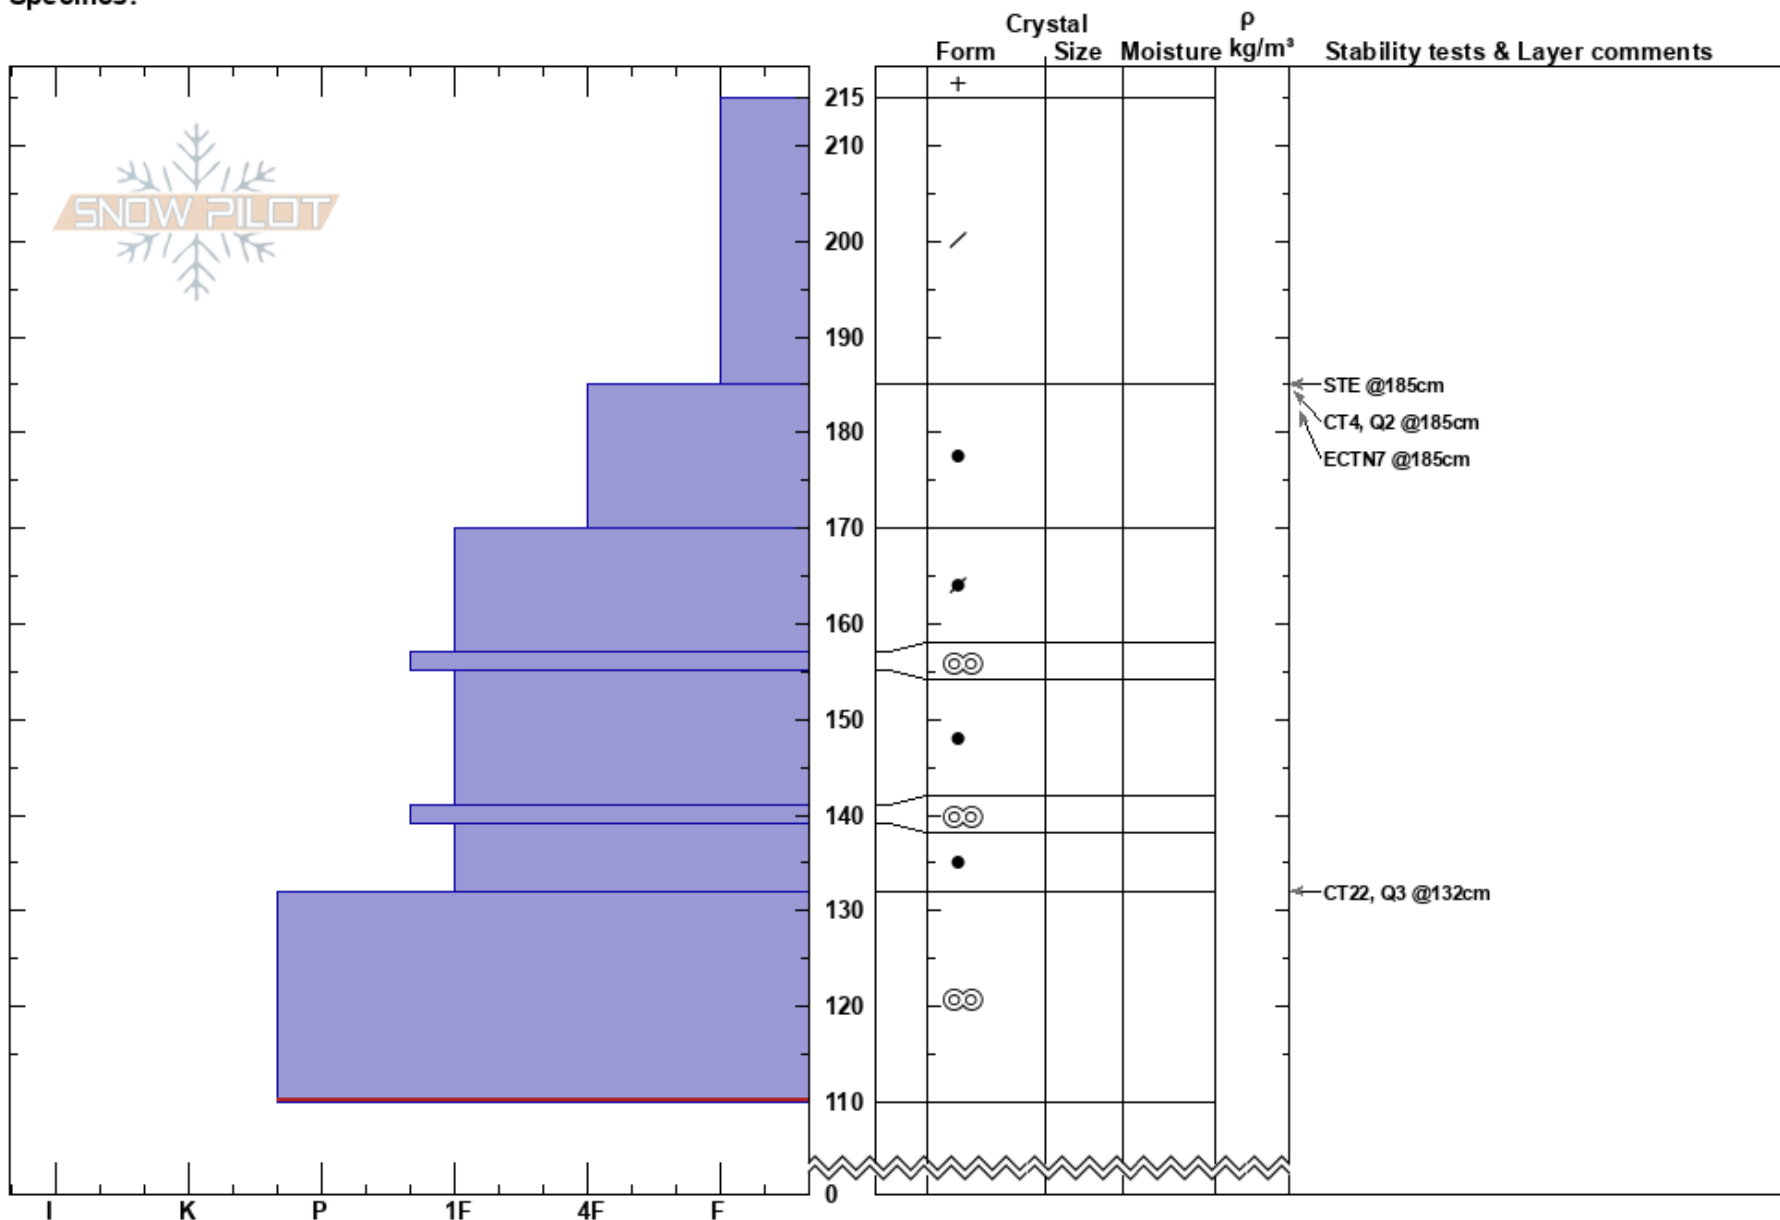

Sunburst
 Chugach Range
 AK
 Elevation: 2160 ft
 Aspect: SW
 Specifics:

Caleigh Warner
 01/19/2025 - 12:00pm
 Co-ord:
 Slope Angle: 20°
 Wind Loading:

Stability:
 Air Temperature:
 Sky Cover:
 Precipitation:
 Wind:

HS:215
 Layer Notes:
 132-110cm:Problematic layer

Notes: