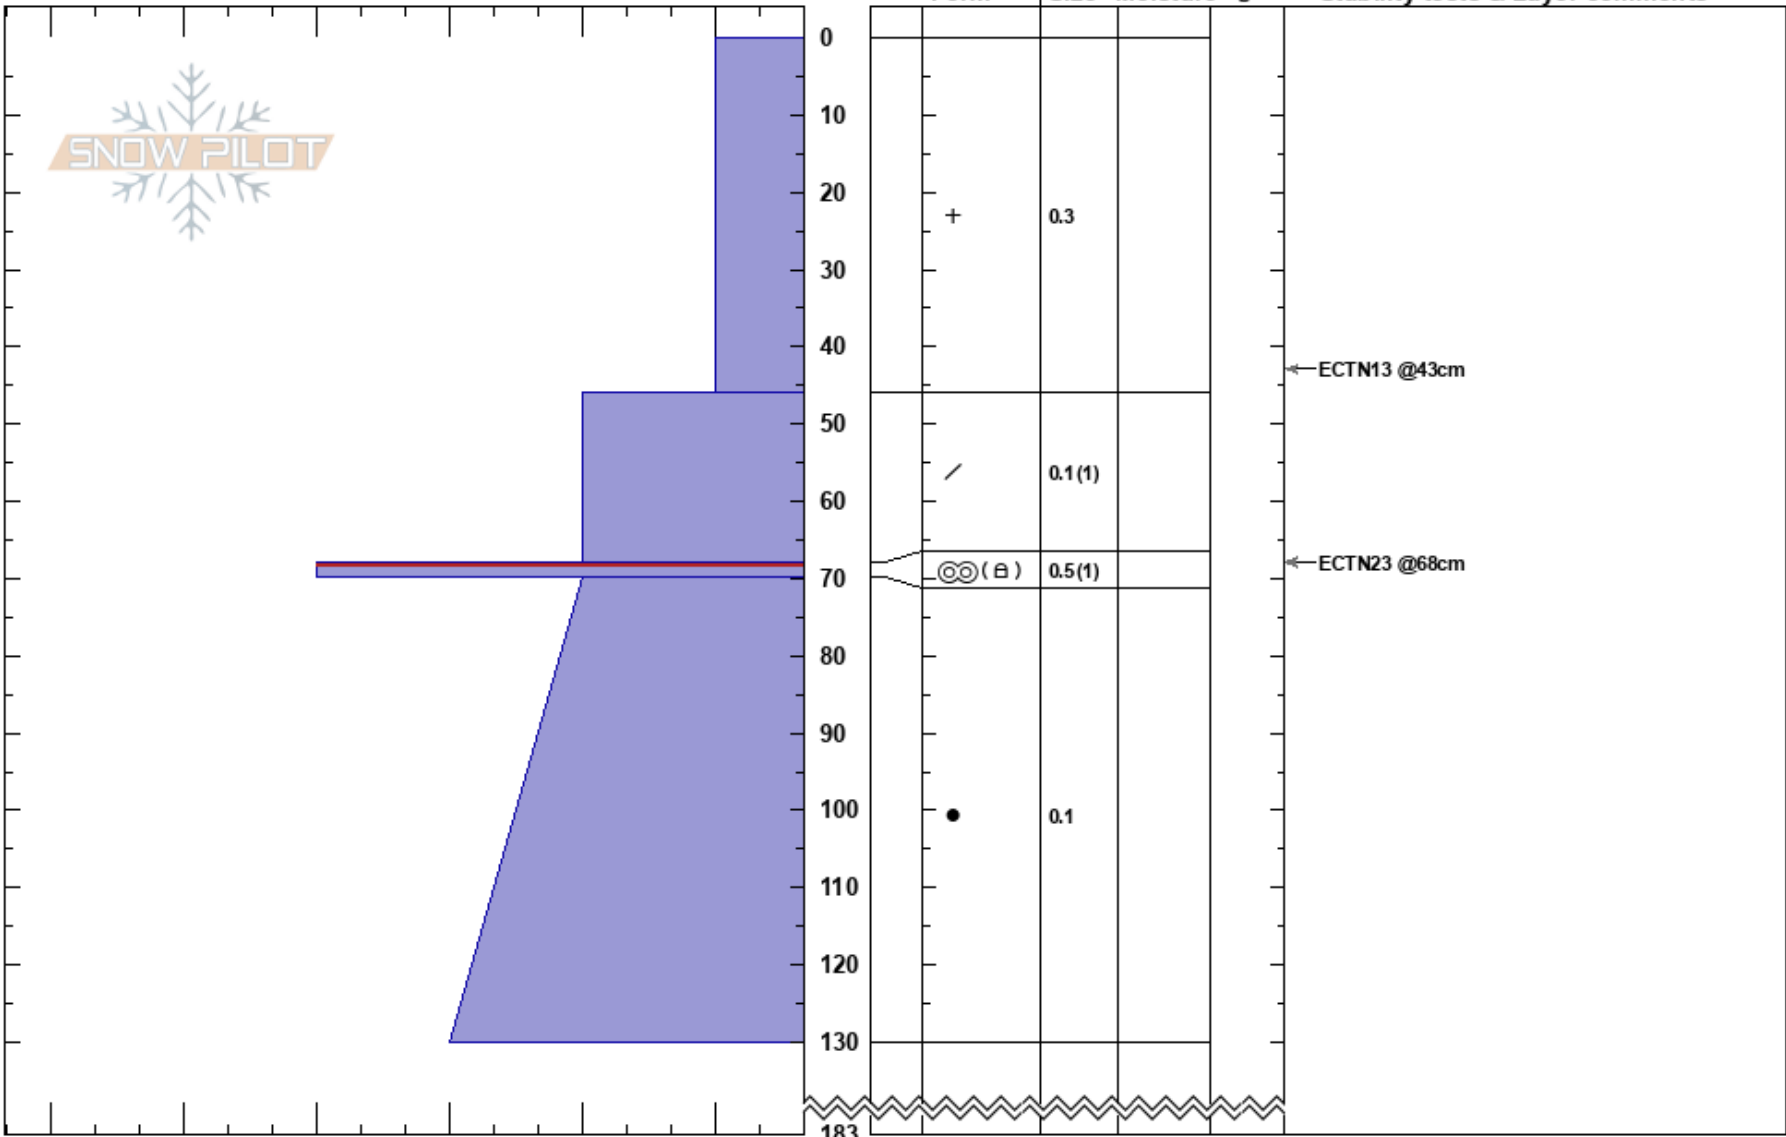

N.FreemanPeak Rec2
 Boise Mountains
 ID
 Elevation: 7200 ft
 Aspect: NE
 Specifics:

Jonathan Williams
 12/11/2022 - 2:25pm
 Co-ord: 43.94360N, -115.69277W
 Slope Angle: 26°
 Wind Loading: previous

Stability:
 Air Temperature: -2°C
 Sky Cover: OVC
 Precipitation: S2
 Wind: Calm

HS:183
 Layer Notes:
 68-70cm: Problematic layer

Notes: