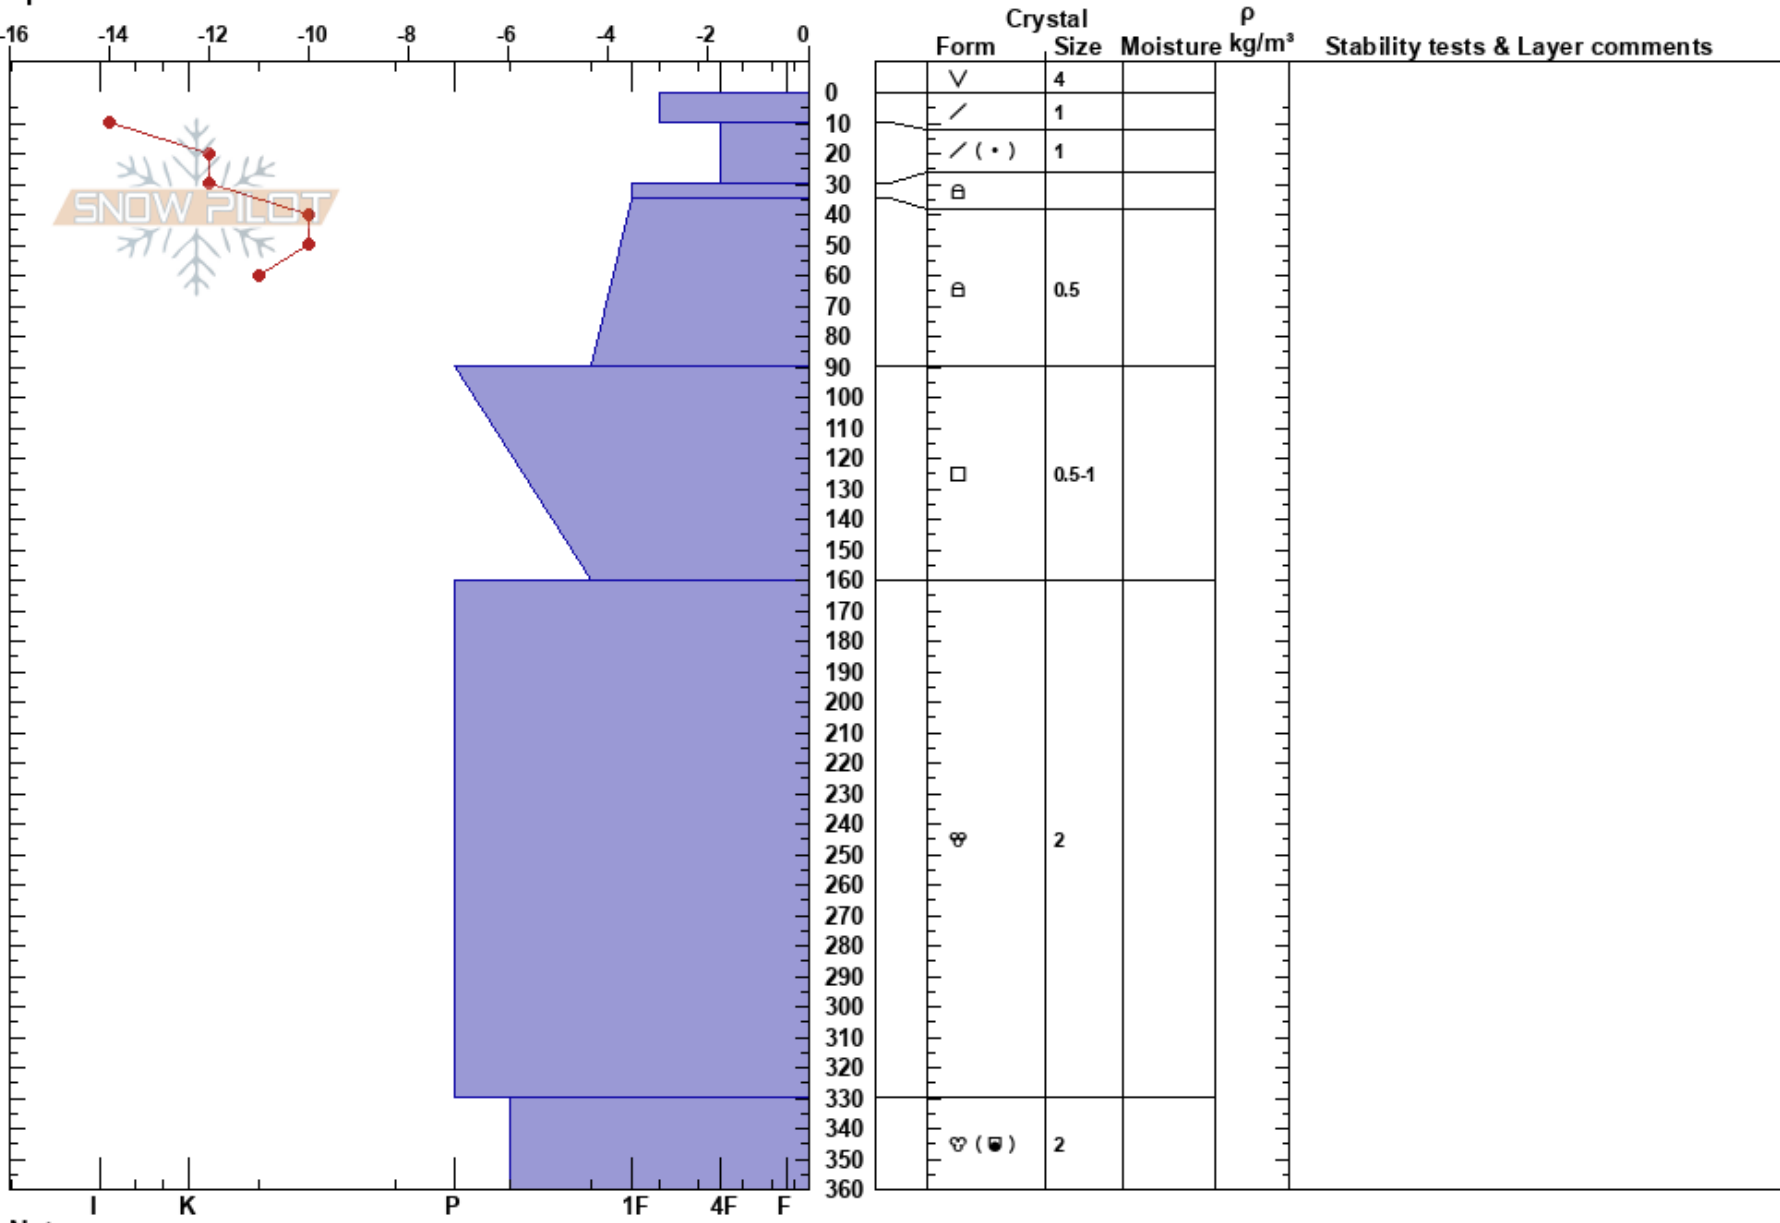

7th Heaven  
 Skeena  
 BC  
 Elevation: 1500 m  
 Aspect: 5°  
 Specifics:

Eric clements  
 19/01/2025 - 12:00  
 Co-ord: 55.09363N, -127.90361W  
 Slope Angle: 40°  
 Wind Loading:

Stability:  
 Air Temperature:  
 Sky Cover: FEW  
 Precipitation: NO  
 Wind: Calm  
 HS:360  
 PF:45 10-30cm:Problematic layer  
 PS:20