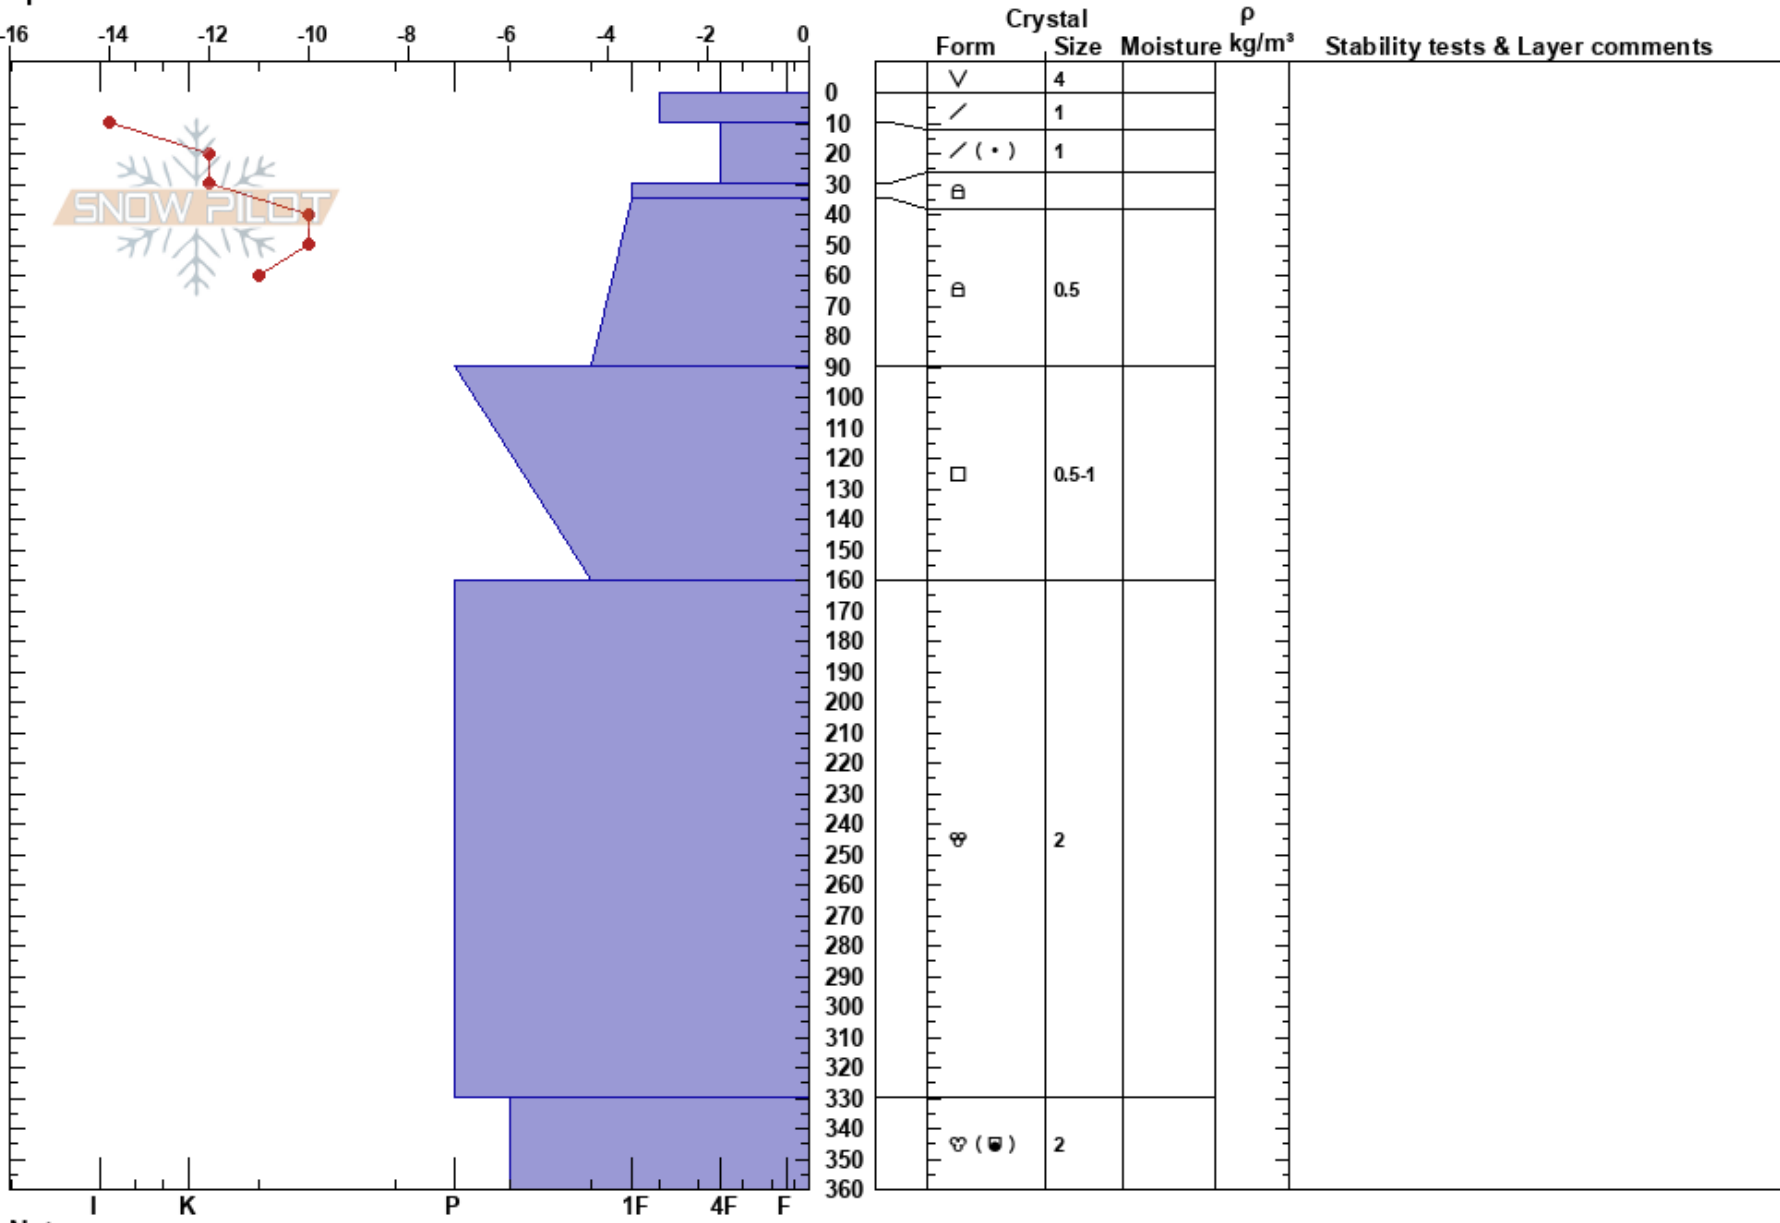

7th Heaven
 Skeena
 BC
 Elevation: 1500 m
 Aspect: 5°
 Specifics:

Eric clements
 19/01/2025 - 12:00
 Co-ord: 55.09363N, -127.90361W
 Slope Angle: 40°
 Wind Loading:

Stability:
 Air Temperature:
 Sky Cover: FEW
 Precipitation: NO
 Wind: Calm
 HS:360
 PF:45 10-30cm:Problematic layer
 PS:20