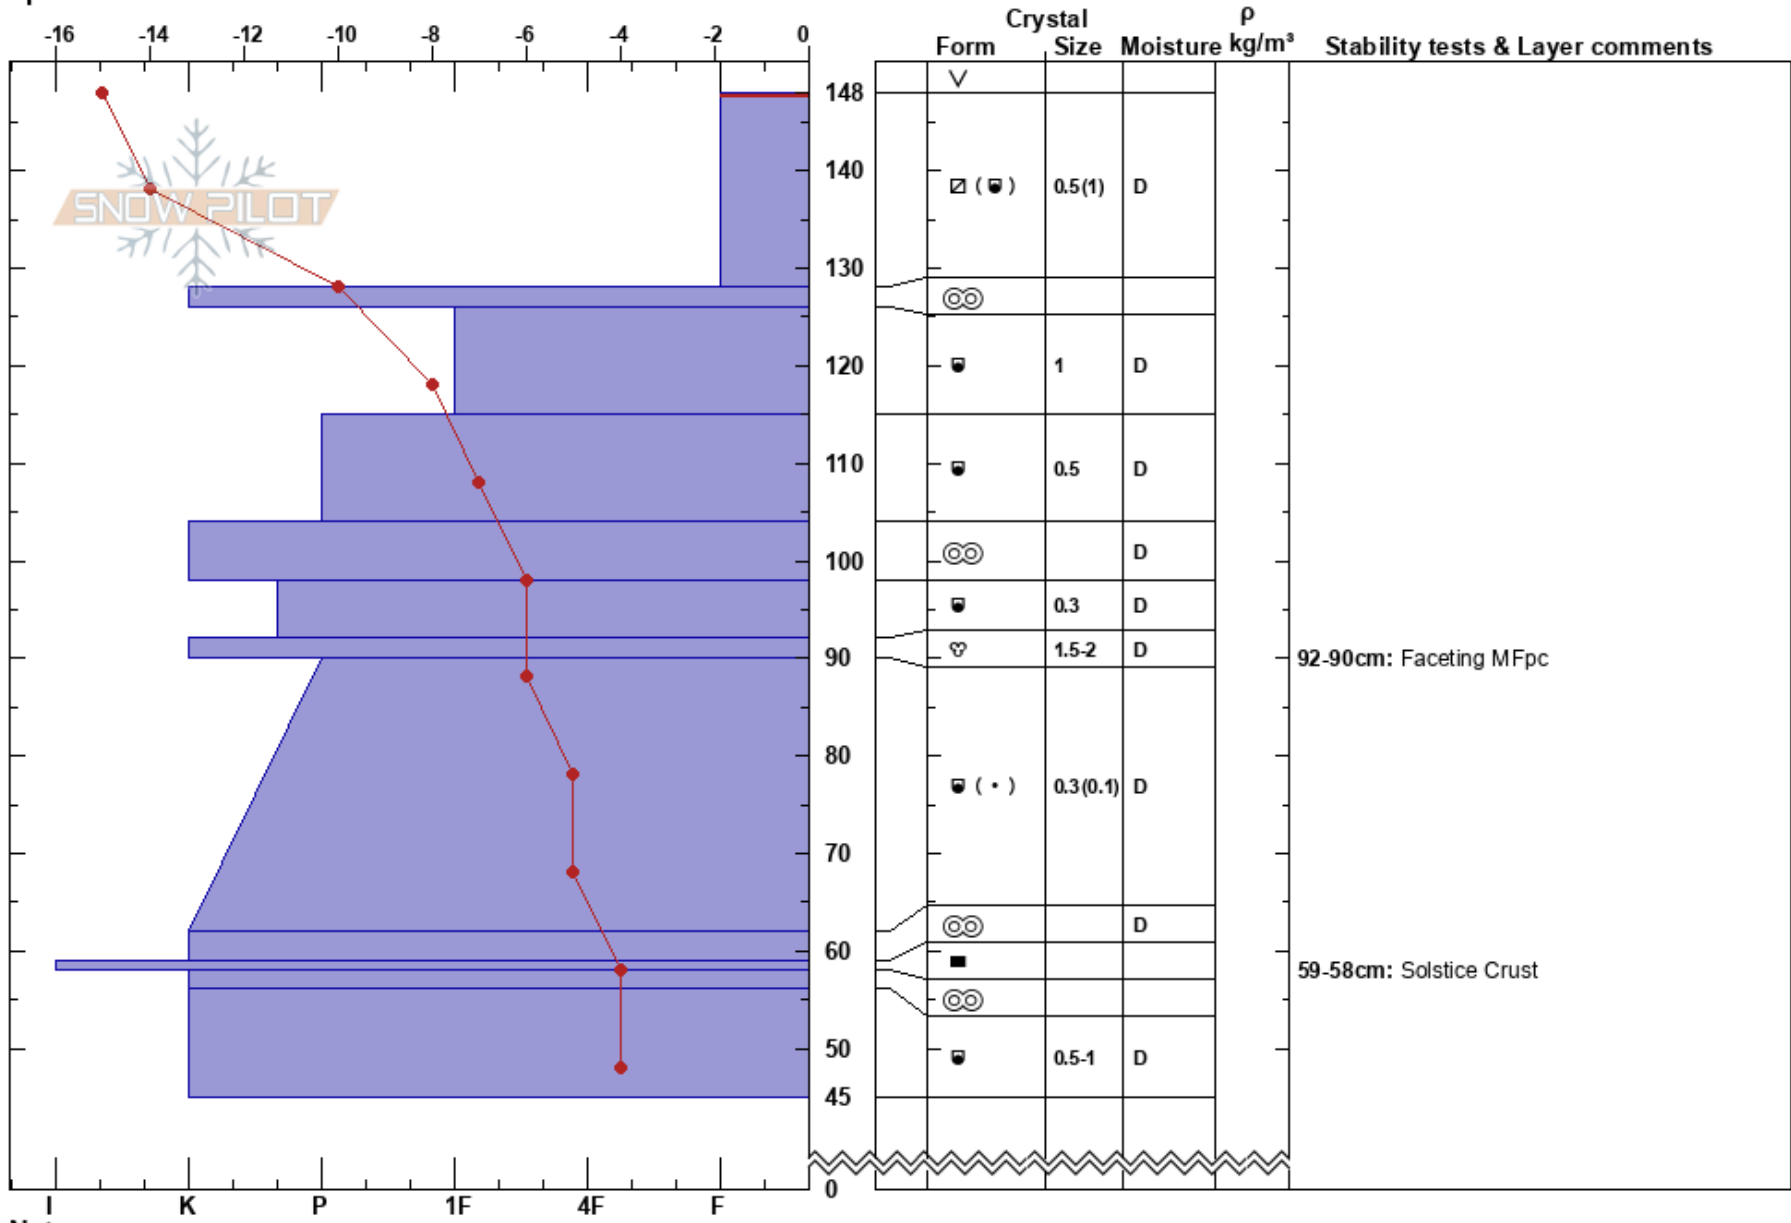

Schmidt Haus 20250119
 Stevens Pass WA
 Elevation: 3950 ft
 Aspect:
 Specifics:

Aaron Bamett
 01/19/2025 - 7:30am
 Co-ord: 47.74579N, -121.09282E
 Slope Angle: 0°
 Wind Loading:

Stability:
 Air Temperature: 17°C
 Sky Cover: CLR
 Precipitation: NO
 Wind: Calm

HS:148
 PF:25
 148-128cm: Problematic layer
 92-90cm: Faceting MFpc
 59-58cm: Solstice Crust

Notes: