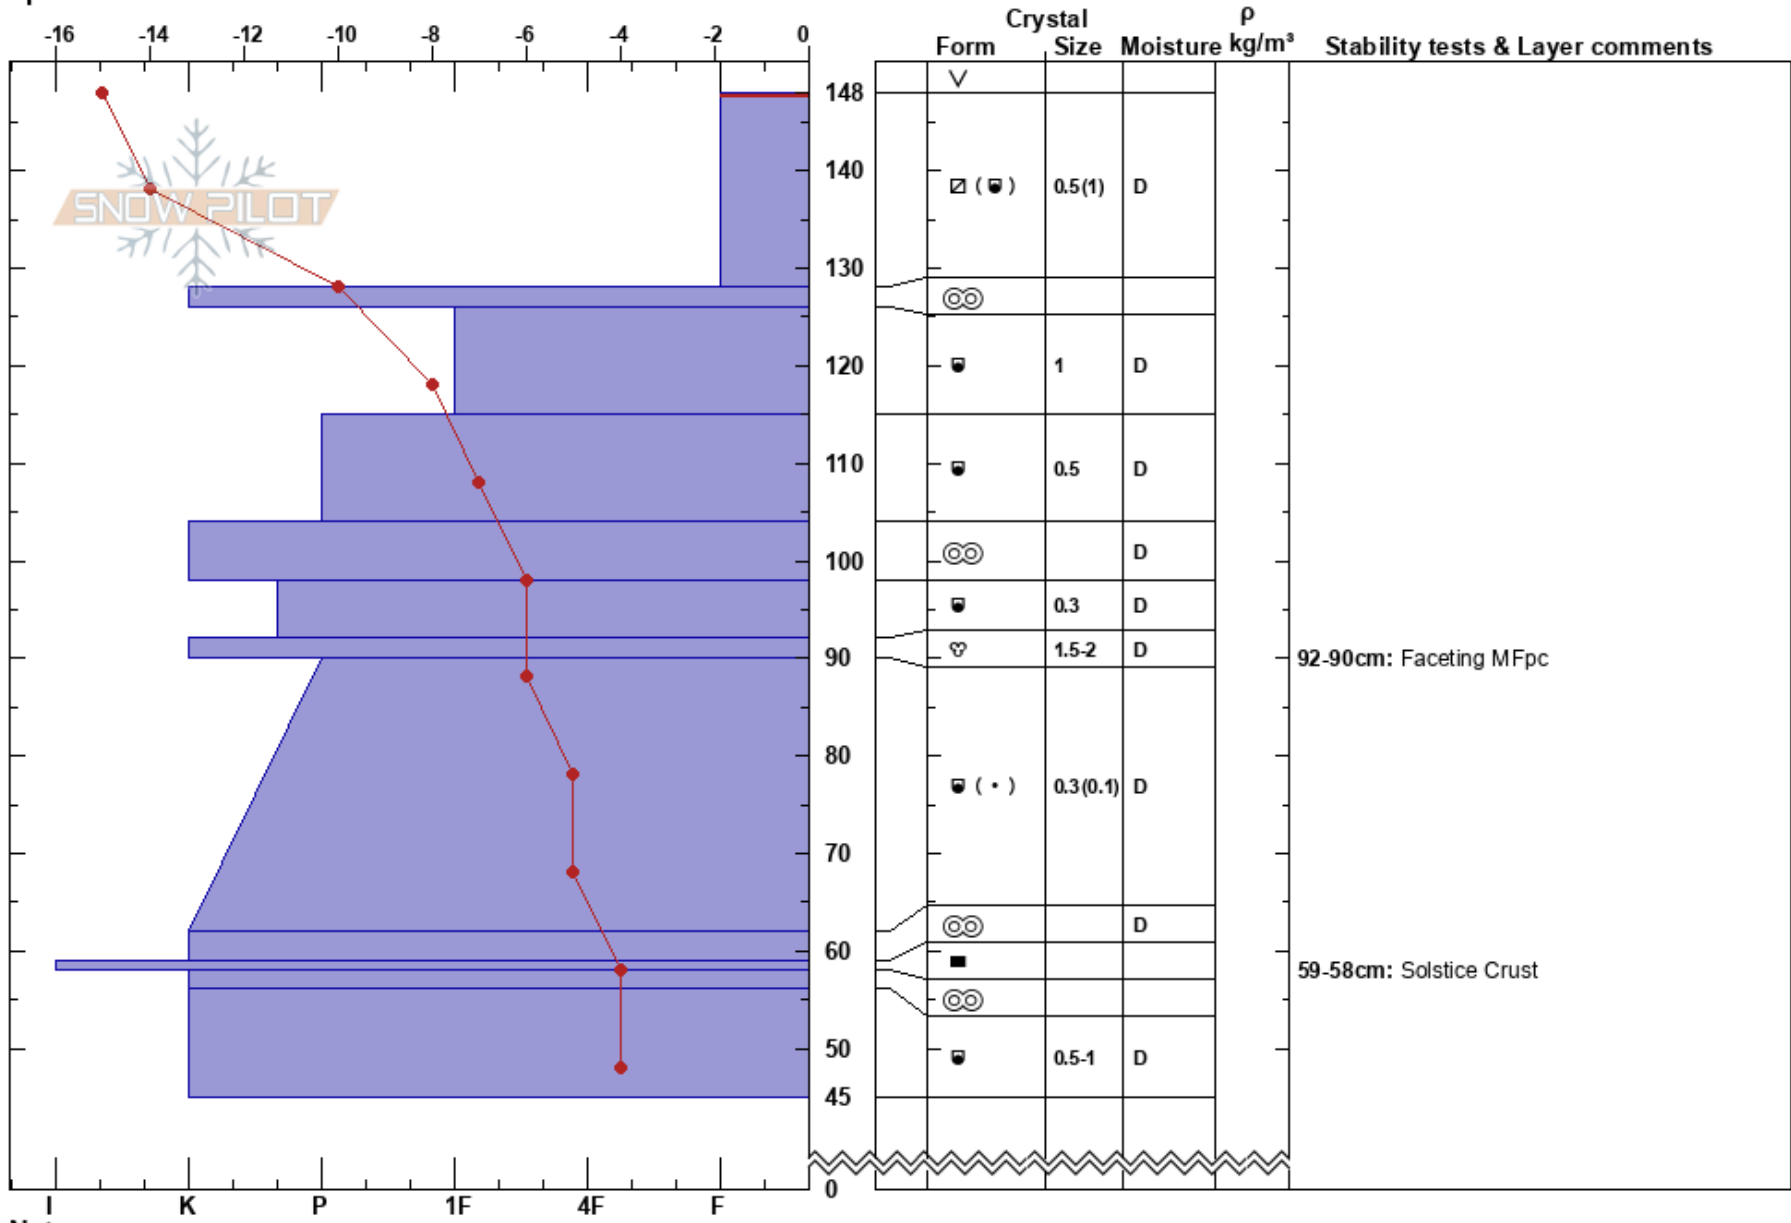

Schmidt Haus 20250119  
 Stevens Pass WA  
 Elevation: 3950 ft  
 Aspect:  
 Specifics:

Aaron Bamett  
 01/19/2025 - 7:30am  
 Co-ord: 47.74579N, -121.09282E  
 Slope Angle: 0°  
 Wind Loading:

Stability: **HS:148**  
 Air Temperature: 17°C PF:25  
 Sky Cover: CLR  
 Precipitation: NO  
 Wind: Calm

Layer Notes:  
 148-128cm: Problematic layer  
 92-90cm: Faceting MFpc  
 59-58cm: Solstice Crust

Notes: