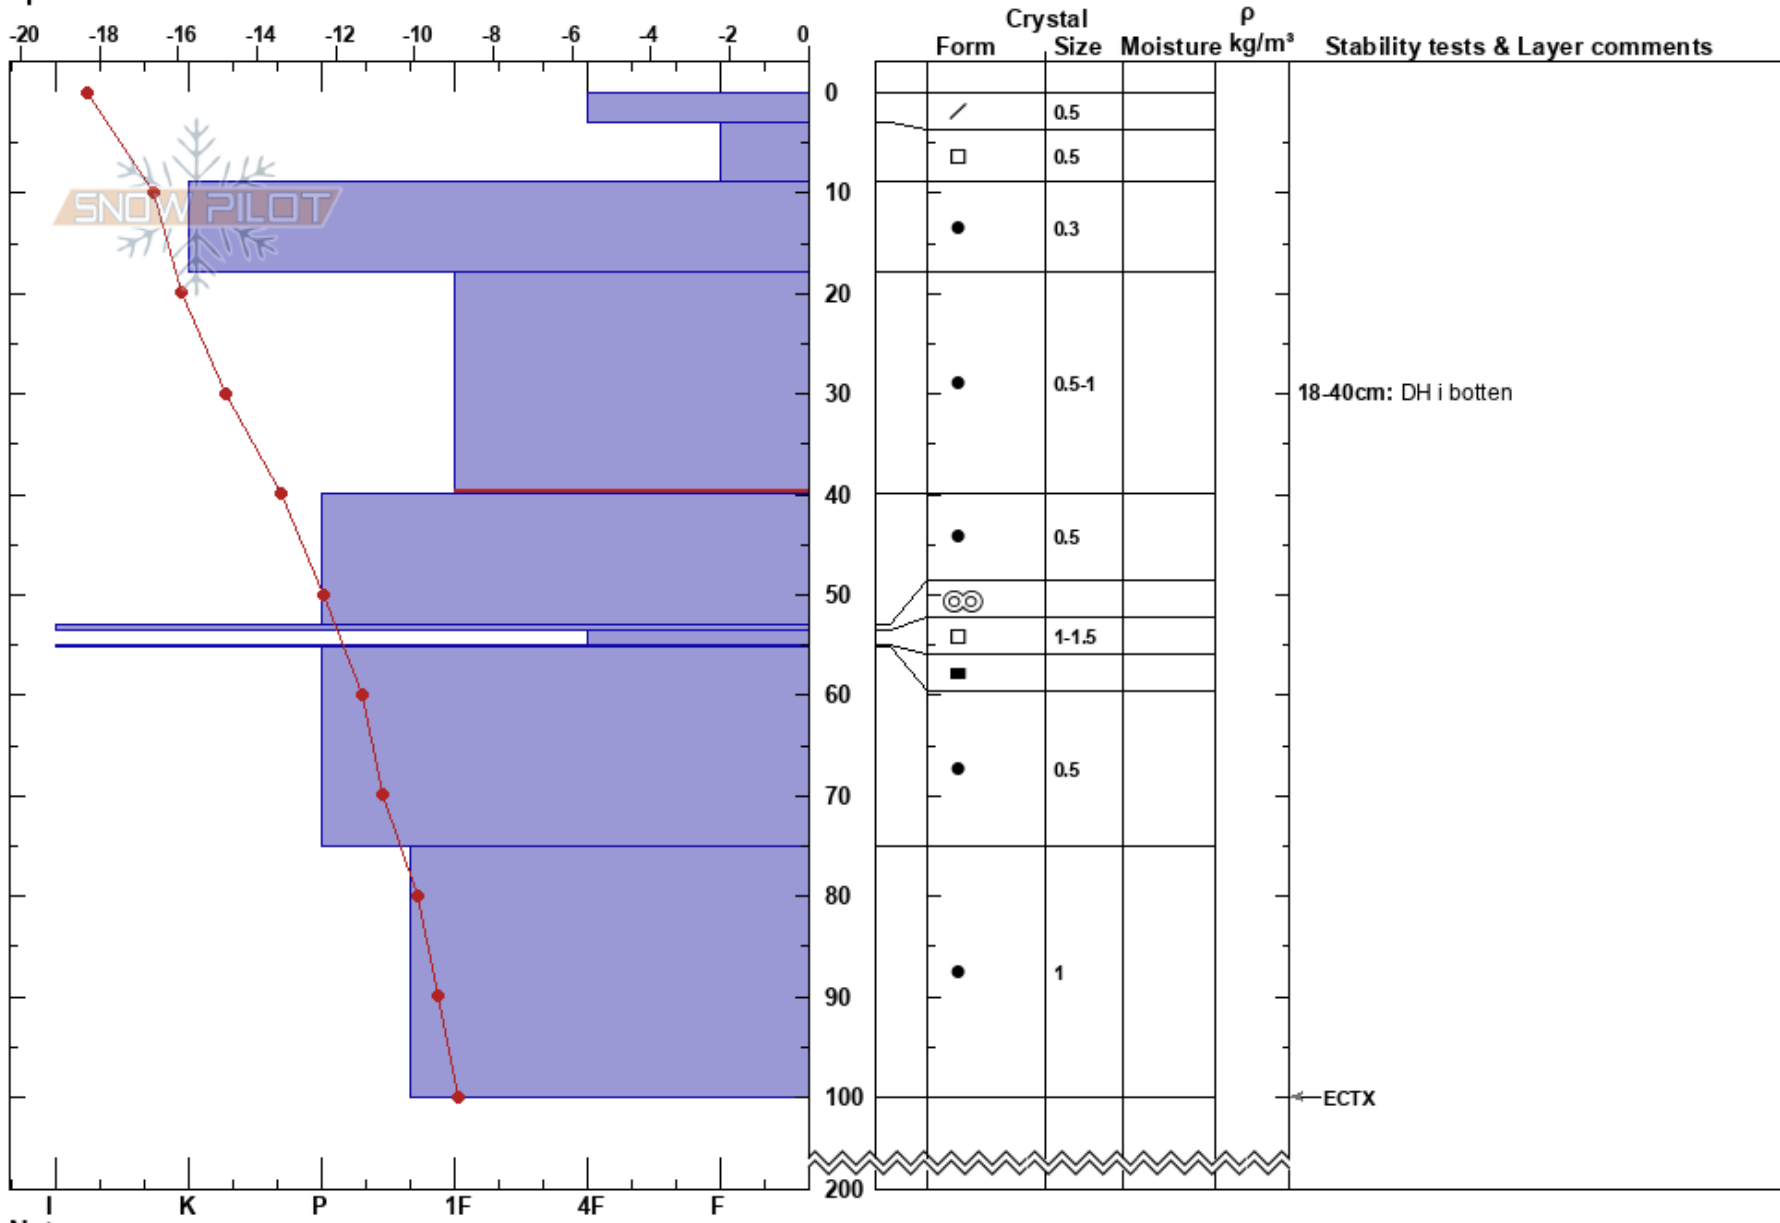

Guoblavagge
 Björkliden
 Sweden
 Elevation: 1136 m
 Aspect: N
 Specifics:

Elin Jönsson
 15/02/2018 - 13:00
 Co-ord: 34W 394226W 7586490N
 Slope Angle: 17°
 Wind Loading: no

Stability: HS:200
 Air Temperature: -11.5°C
 Sky Cover: FEW
 Precipitation: NO
 Wind: Calm

Layer Notes:
 18-40cm: DH i botten
 18-40cm: Problematic layer

Notes: