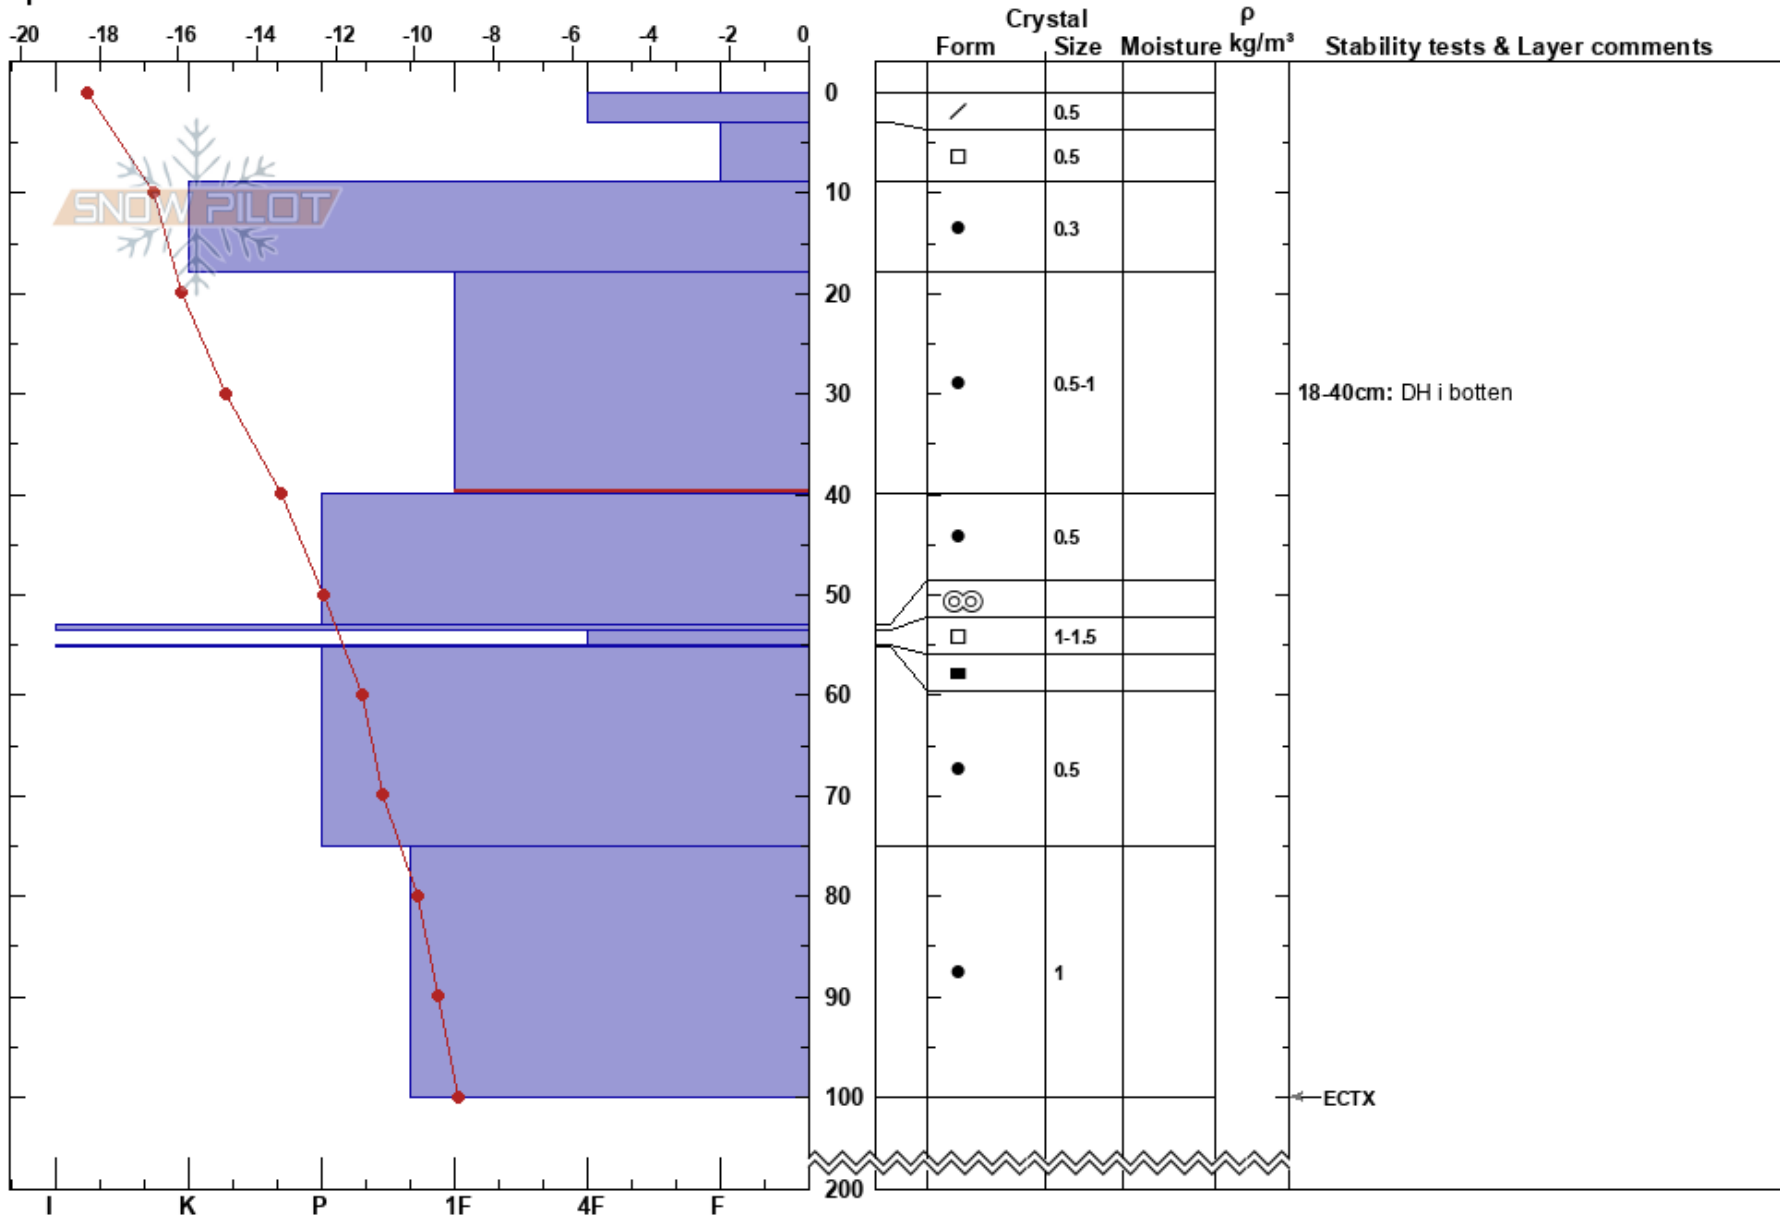

Guoblavagge
 Björkliden
 Sweden
 Elevation: 1136 m
 Aspect: N
 Specifics:

Elin Jönsson
 15/02/2018 - 13:00
 Co-ord: 34W 394226W 7586490N
 Slope Angle: 17°
 Wind Loading: no

Stability: **HS:200**
 Air Temperature: -11.5°C
 Sky Cover: FEW
 Precipitation: NO
 Wind: Calm

Layer Notes:
 18-40cm: DH i botten
 18-40cm: Problematic layer

Notes:

← ECTX