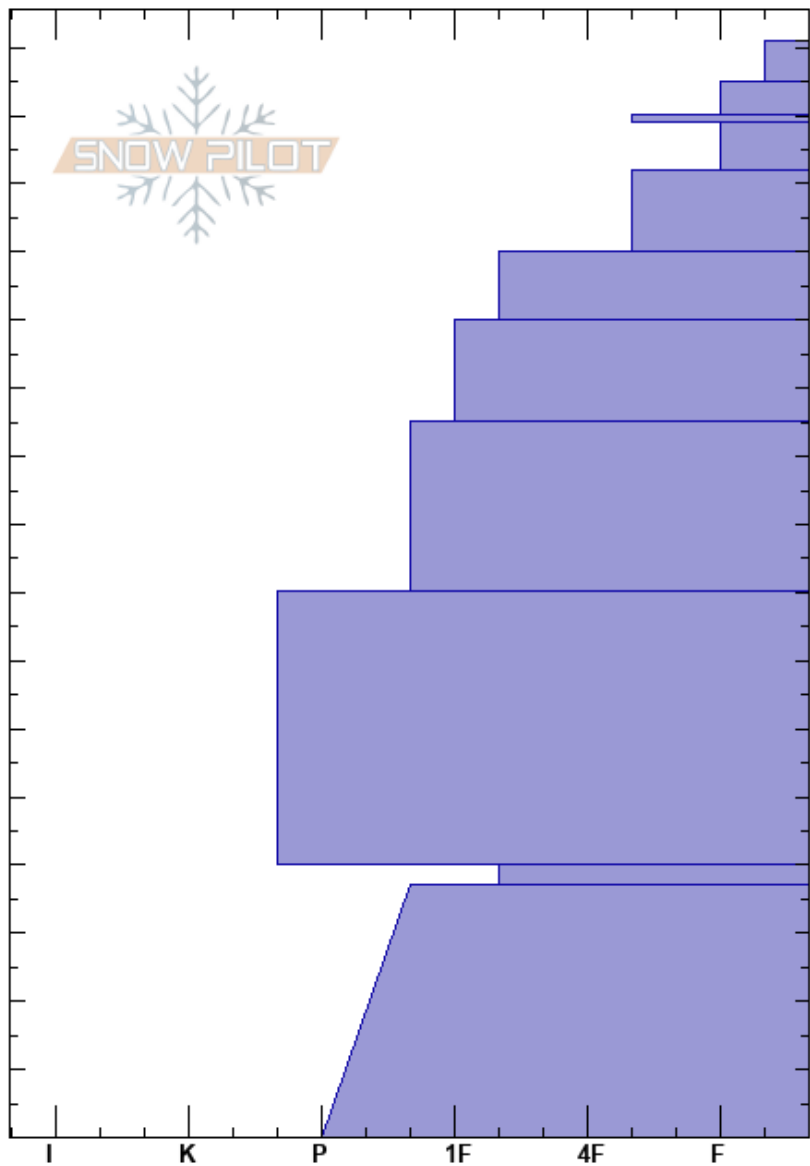

Refrigerator Chutes
 Bridger Range
 MT
Elevation: 8323 ft
Aspect: 2°
Specifics:

Haylee Darby
 01/19/2025 - 11:50am
Co-ord: 45.82880N, -110.93216W
Slope Angle: 25°
Wind Loading: no

Stability:
Air Temperature: -14°C
Sky Cover: OVC
Precipitation: S1
Wind: W Calm

HS: 161

Layer Notes:

Depth (m)	Crystal		Moisture	ρ kg/m ³	Stability tests & Layer comments
	Form	Size			
161	+				
150	+				
140	⊙(⊘)				
130	/ (⊘)	(0.5)			
120	•				
110	•				
90	•				
60	•	1-1.5			
40	⊖	2-3			
20	⊖	2			
0					ECTX