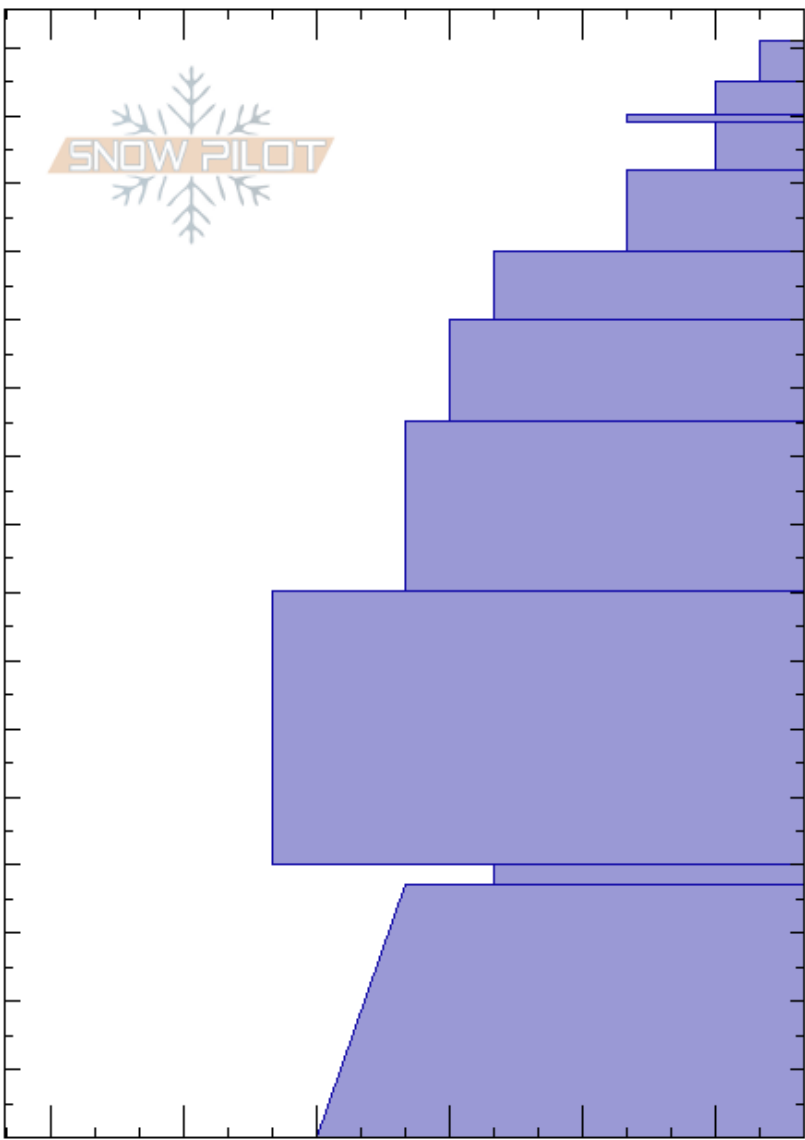

Refrigerator Chutes
 Bridger Range
 MT
Elevation: 8323 ft
Aspect: 2°
Specifics:

Haylee Darby
 01/19/2025 - 11:50am
Co-ord: 45.82880N, -110.93216W
Slope Angle: 25°
Wind Loading: no

Stability: HS:161
Air Temperature: -14°C
Sky Cover: OVC
Precipitation: S1
Wind: W Calm
Layer Notes:

Height (ft)	Crystal		Moisture	ρ kg/m³	Stability tests & Layer comments
	Form	Size			
161	+				
150	+				
140	⊙(⊘)				
130	/(⊘)	(0.5)			
120	/				
110	•				
100	•				
90	•				
80	•				
70	•				
60	•	1-1.5			
50	•				
40	⊖	2-3			
30	⊖				
20	⊖	2			
10	⊖				
0	ECTX				