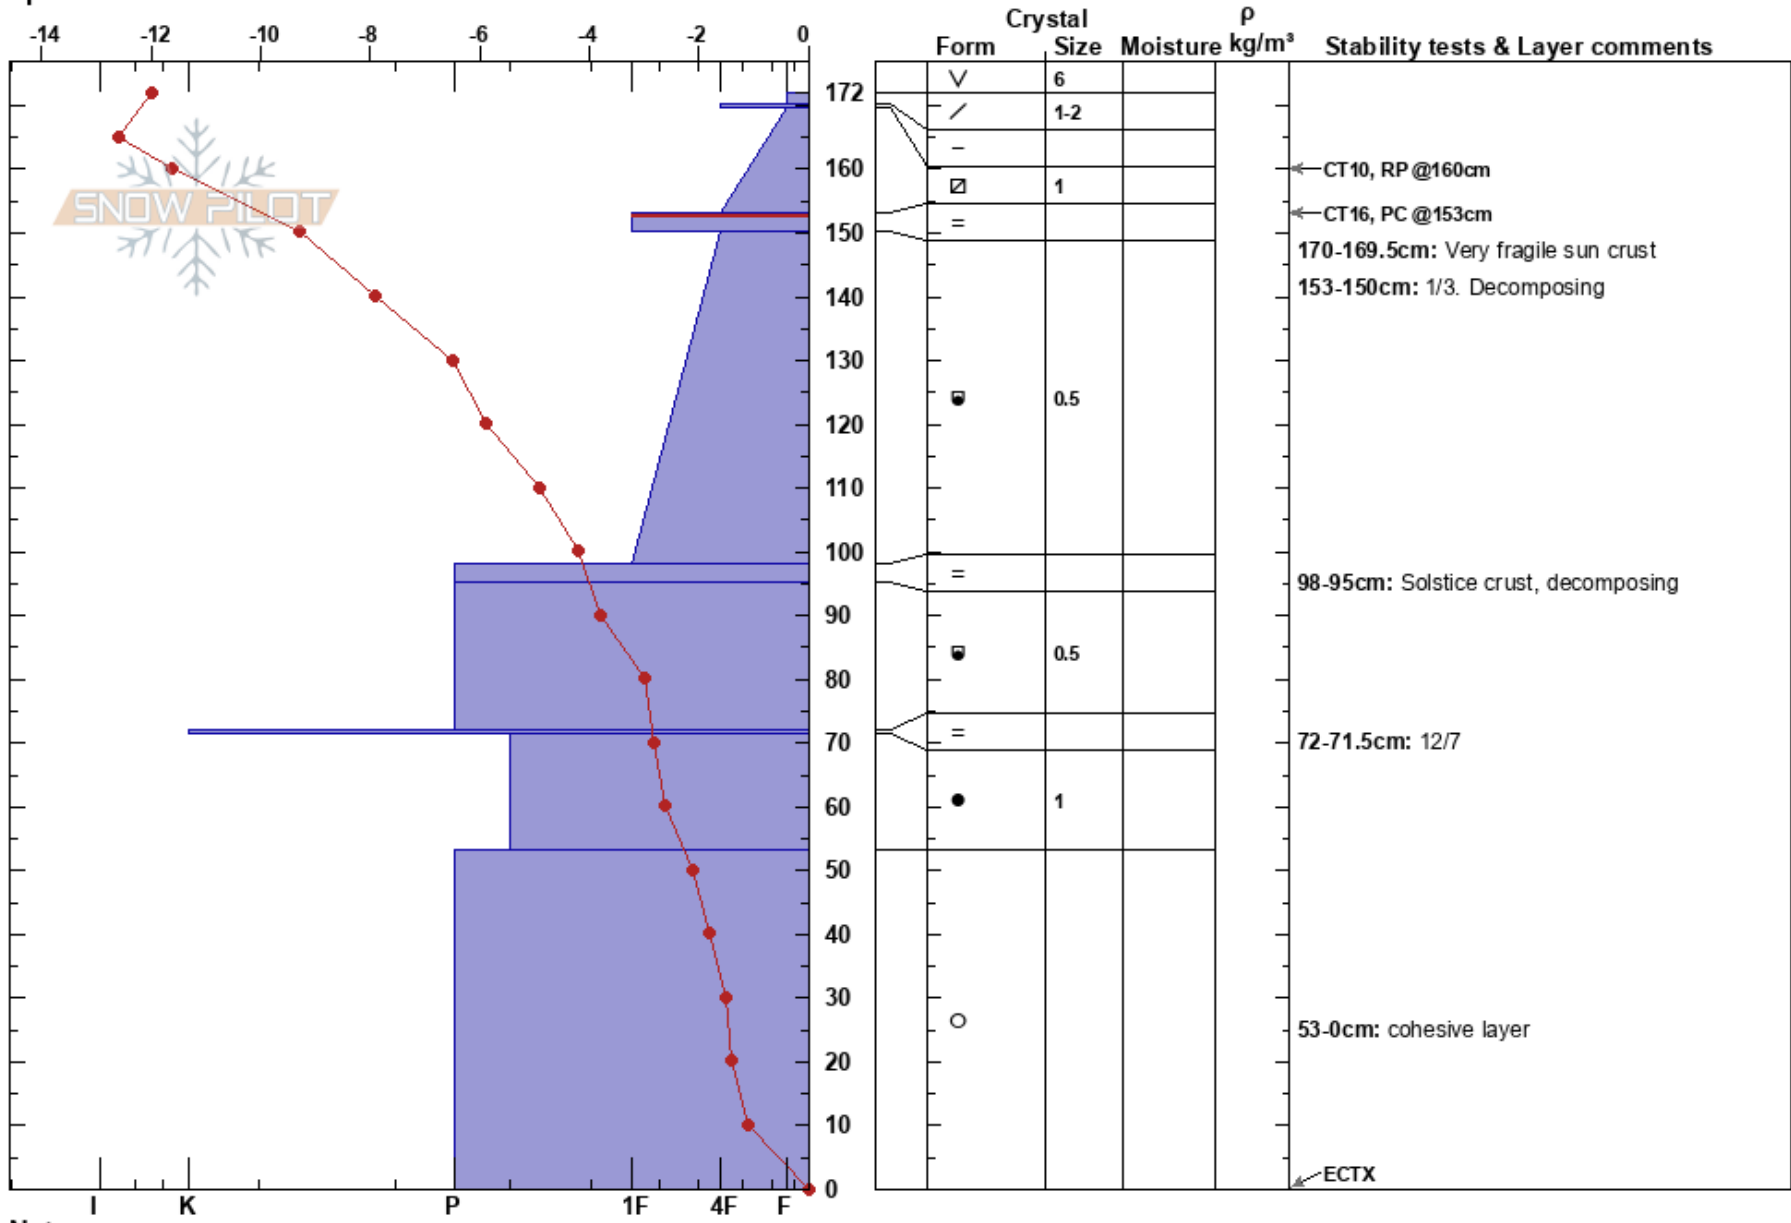

Wardner Backside
 Silver Valley Area
 ID
 Elevation: 6120 ft
 Aspect: N
 Specifics:

izzy davis
 01/19/2025 - 9:15am
 Co-ord: 47.49333N, -116.14332W
 Slope Angle: 34°
 Wind Loading: no

Stability:
 Air Temperature: -12.9°C
 Sky Cover: BKN
 Precipitation: NO
 Wind: N Light Breeze

HS:172
 PF:25
 PS:15
 Layer Notes:
 170-169.5cm: Very fragile sun crust
 153-150cm: 1/3. Decomposing
 153-150cm: Problematic layer
 98-95cm: Solstice crust, decomposing
 72-71.5cm: 12/7
 [More Layer Comments below]

Notes: . Additional Layer Comments: 0-53cm: cohesive layer ;