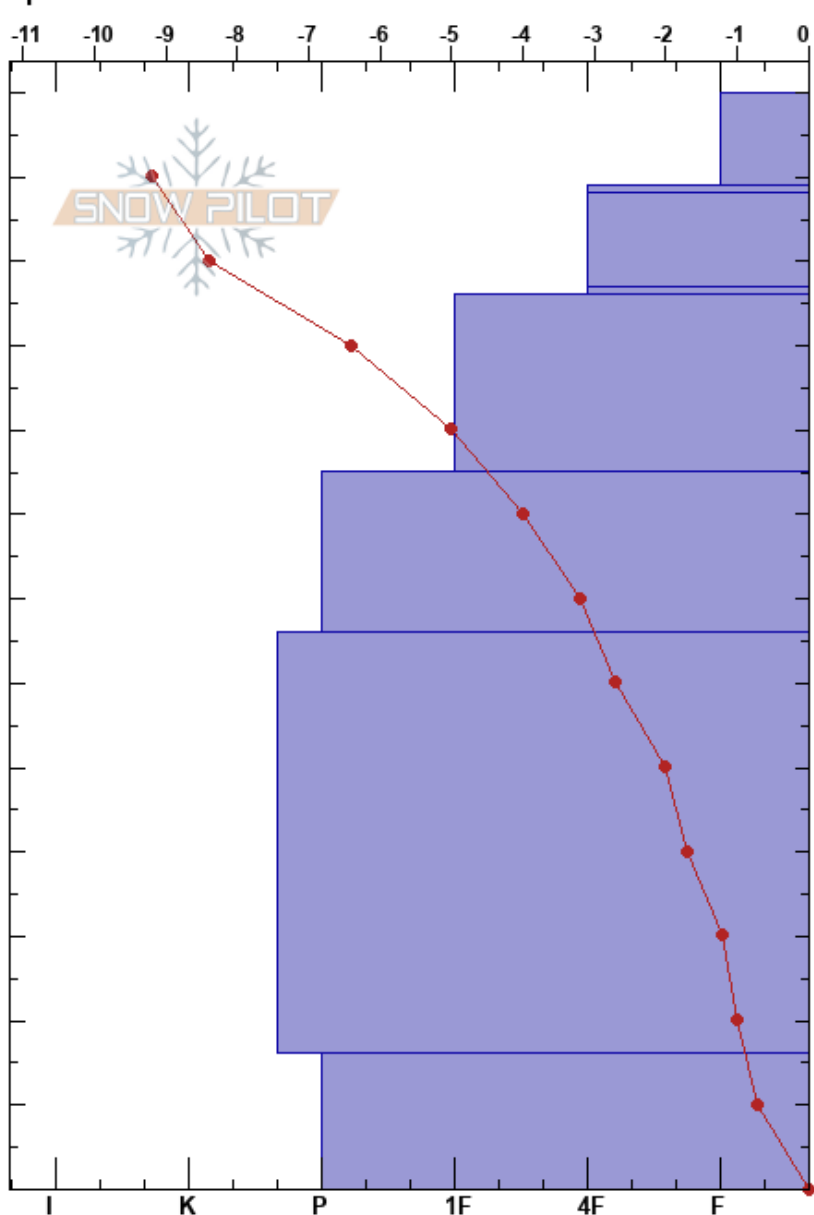

Galena SP
 Monashee
 BC
 Elevation: 1564 m
 Aspect: SE
 Specifics:

Houston Clark
 19/01/2025 - 11:00
 Co-ord:
 Slope Angle: 20°
 Wind Loading:

Stability:
 Air Temperature: -9°C
 Sky Cover: CLR
 Precipitation: NO
 Wind: Calm

HS:130
 PF:20
 Layer Notes:

Height (cm)	Crystal		Moisture	ρ kg/m ³	Stability tests & Layer comments
	Form	Size			
130	∇	6			
120	∕ (∅)	2(1)	D		
110	∇	2-4	D		
100	□ (∕)	1-1(2)	D		
90	∇	4-10	D		← CT23, BRK @107cm
80	⊖	1-1	D		
70	●	5-1	D		
60					
50					
40	●	0.3-0.5	D		
30					
20					
10	⊖	3-4	D		
0					← ECTX