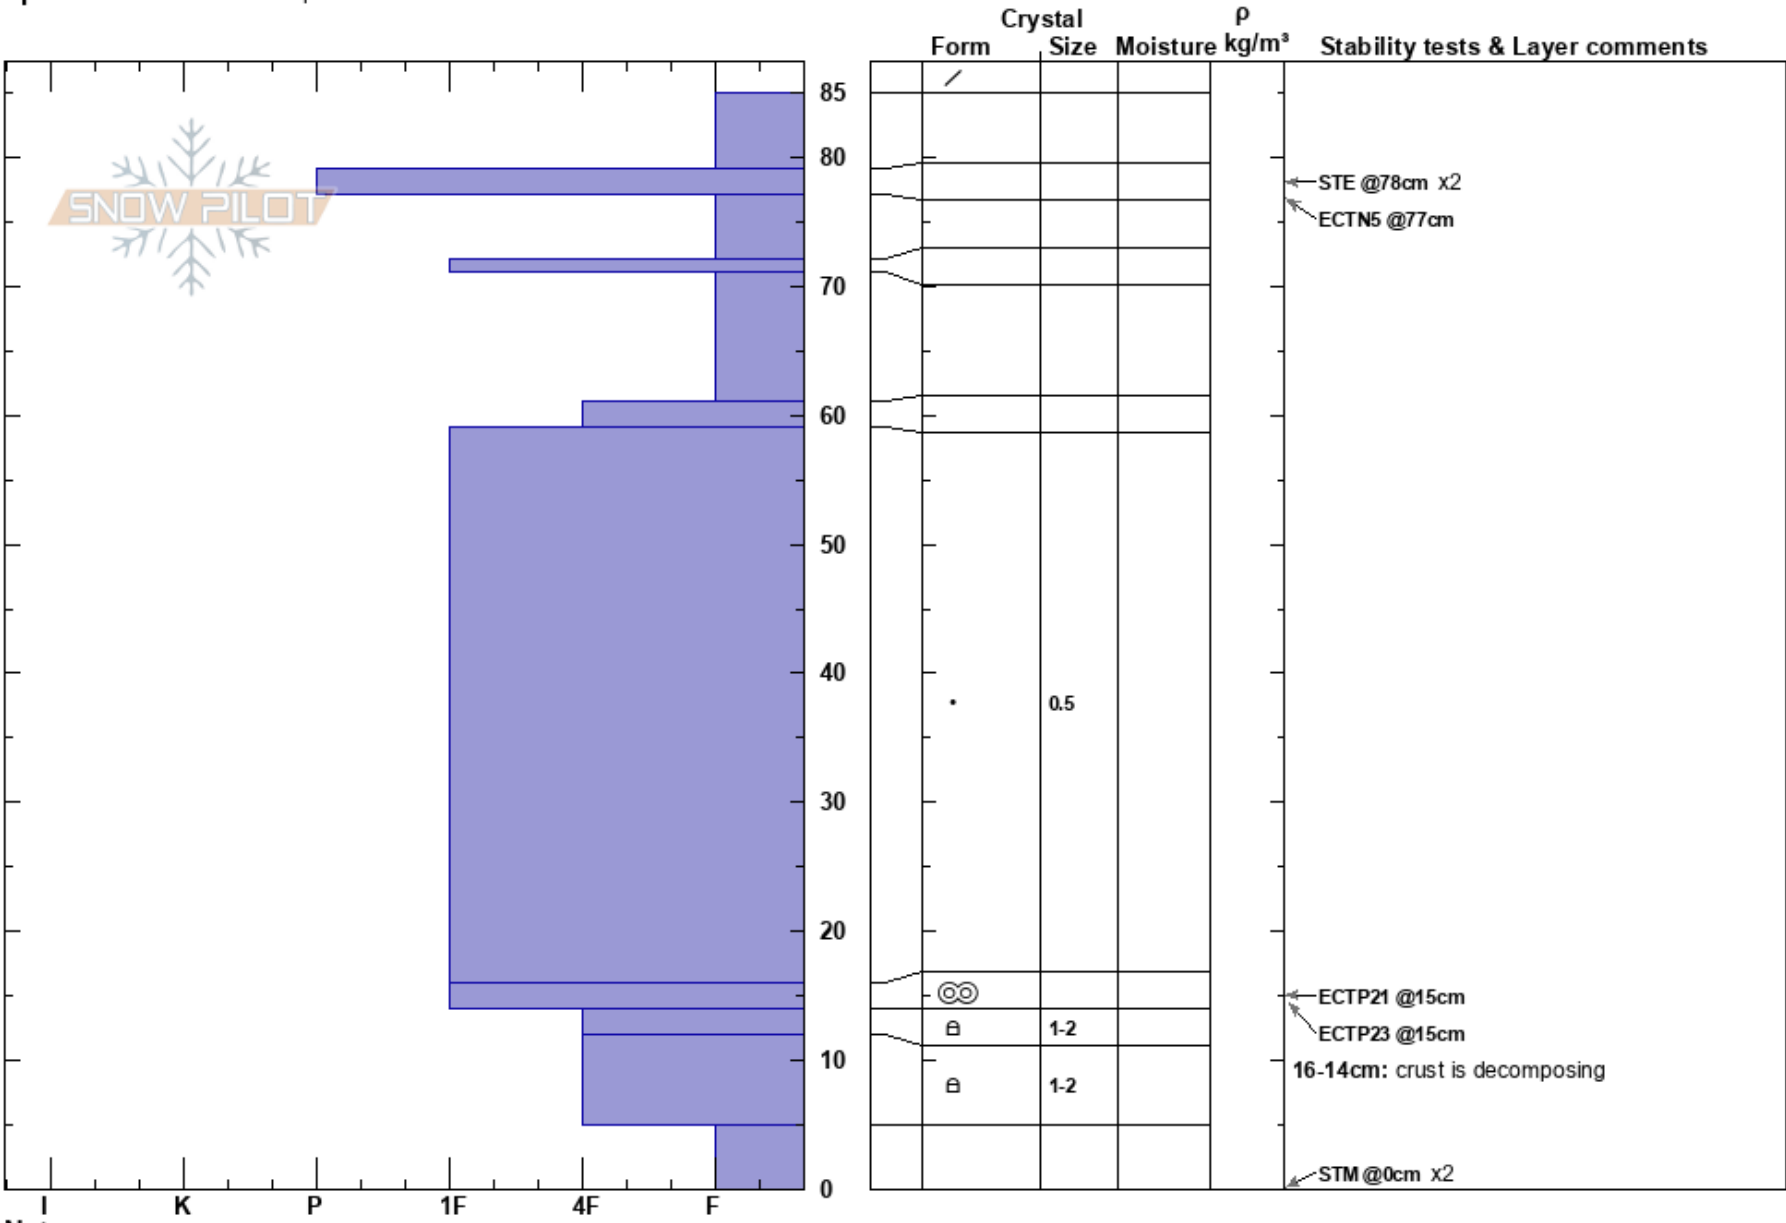

Above Wolf Cr CG
 Snake River Range
 WY
Elevation: 6565 ft
Aspect: S
Specifics: Ski tracks on slope

Brenden Cronin
 01/19/2025 - 10:00am
Co-ord: 12T 508846W 4783207N
Slope Angle: 28°
Wind Loading: no

Stability: Fair
Air Temperature: -1°F
Sky Cover: BKN
Precipitation: S-1
Wind: NW Light Breeze

Layer Notes:
 16-14cm: crust is decomposing
 14-12cm: Problematic layer

Notes: We skinned up the slope.
 GROM Score: 5 (of 9)