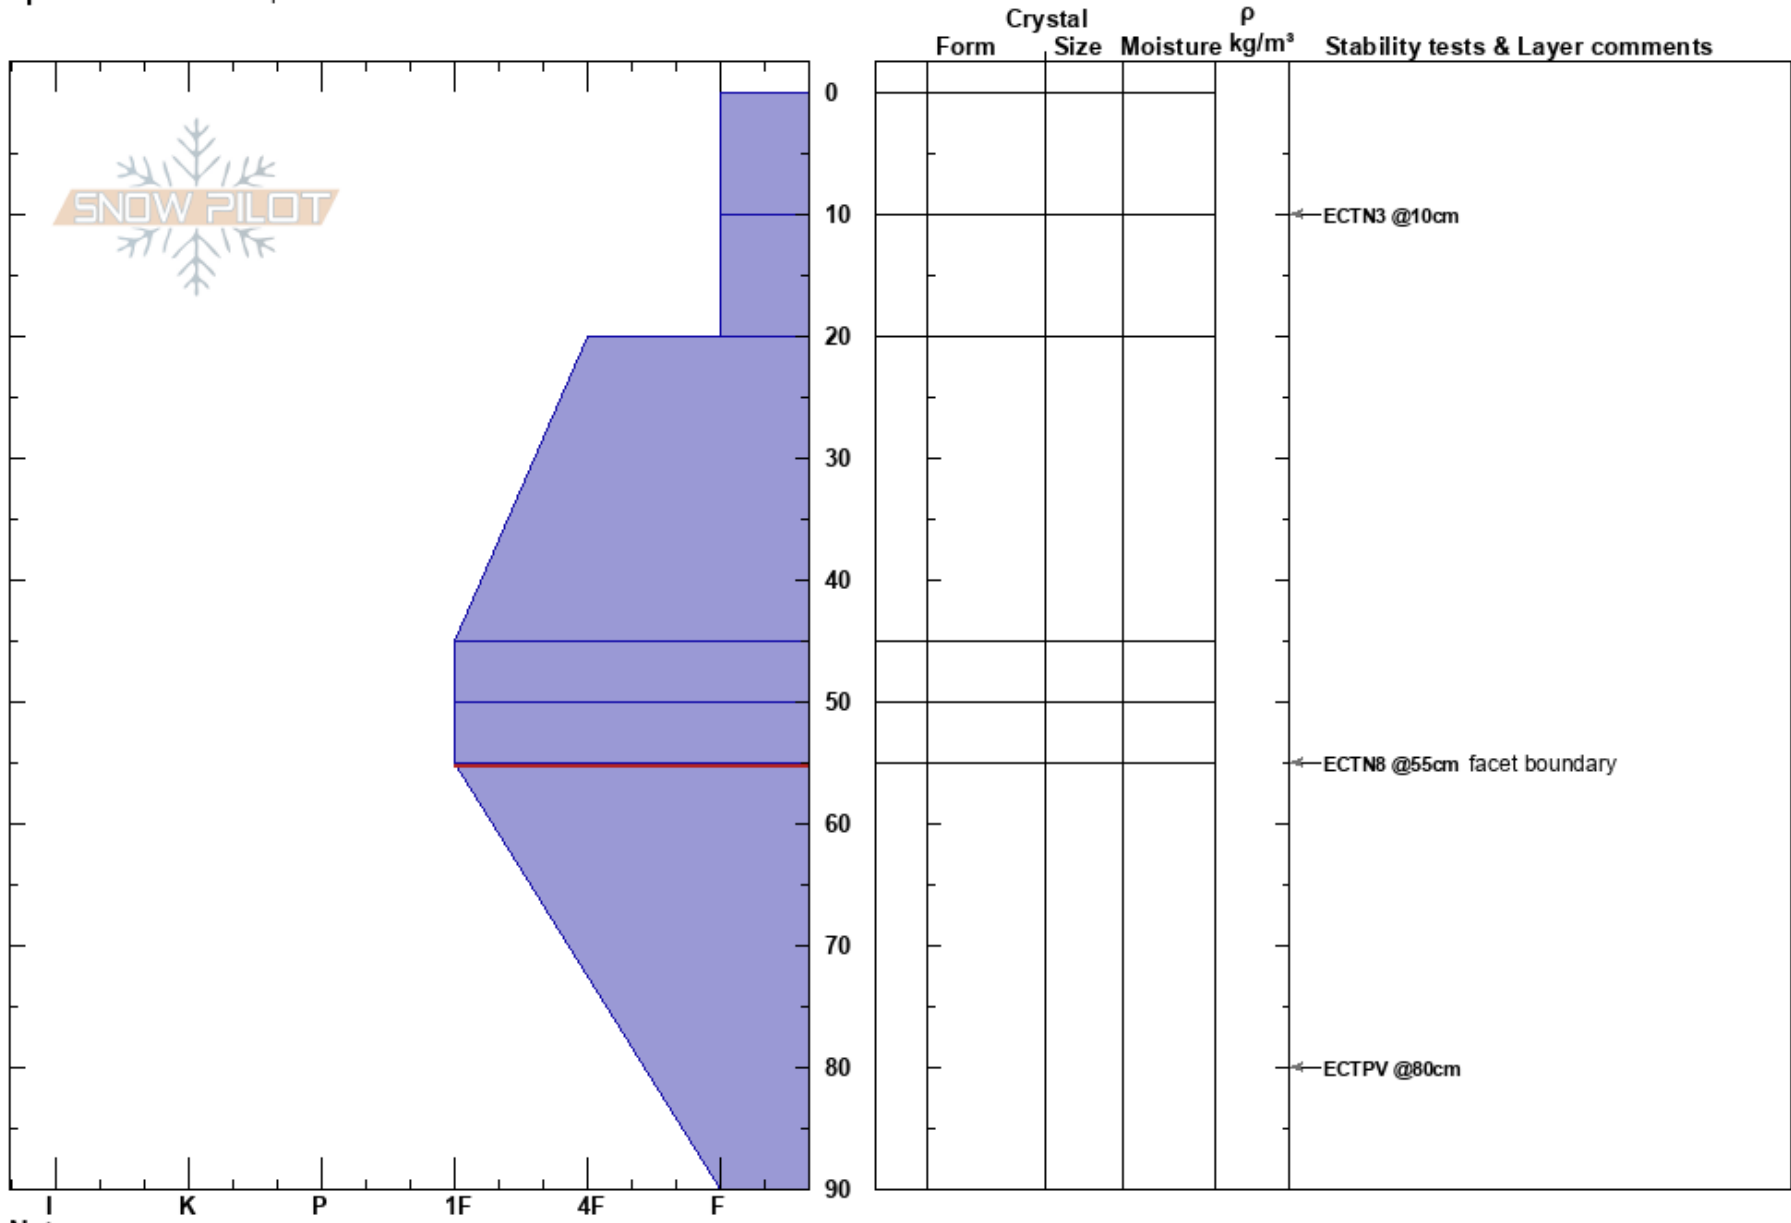

baldy-2025-Jan-19
 Breckenridge
 CO
Elevation: 11795 ft
Aspect: NW
Specifics: We skied slope

Patrick Coady
 01/19/2025 - 1:00pm
Co-ord: 39.46457N, -105.98886E
Slope Angle: 25°
Wind Loading:

Stability: HS:90
Air Temperature: 0°F
Sky Cover: CLR
Precipitation: NO
Wind: Moderate
Layer Notes:
 55-90cm: Problematic layer