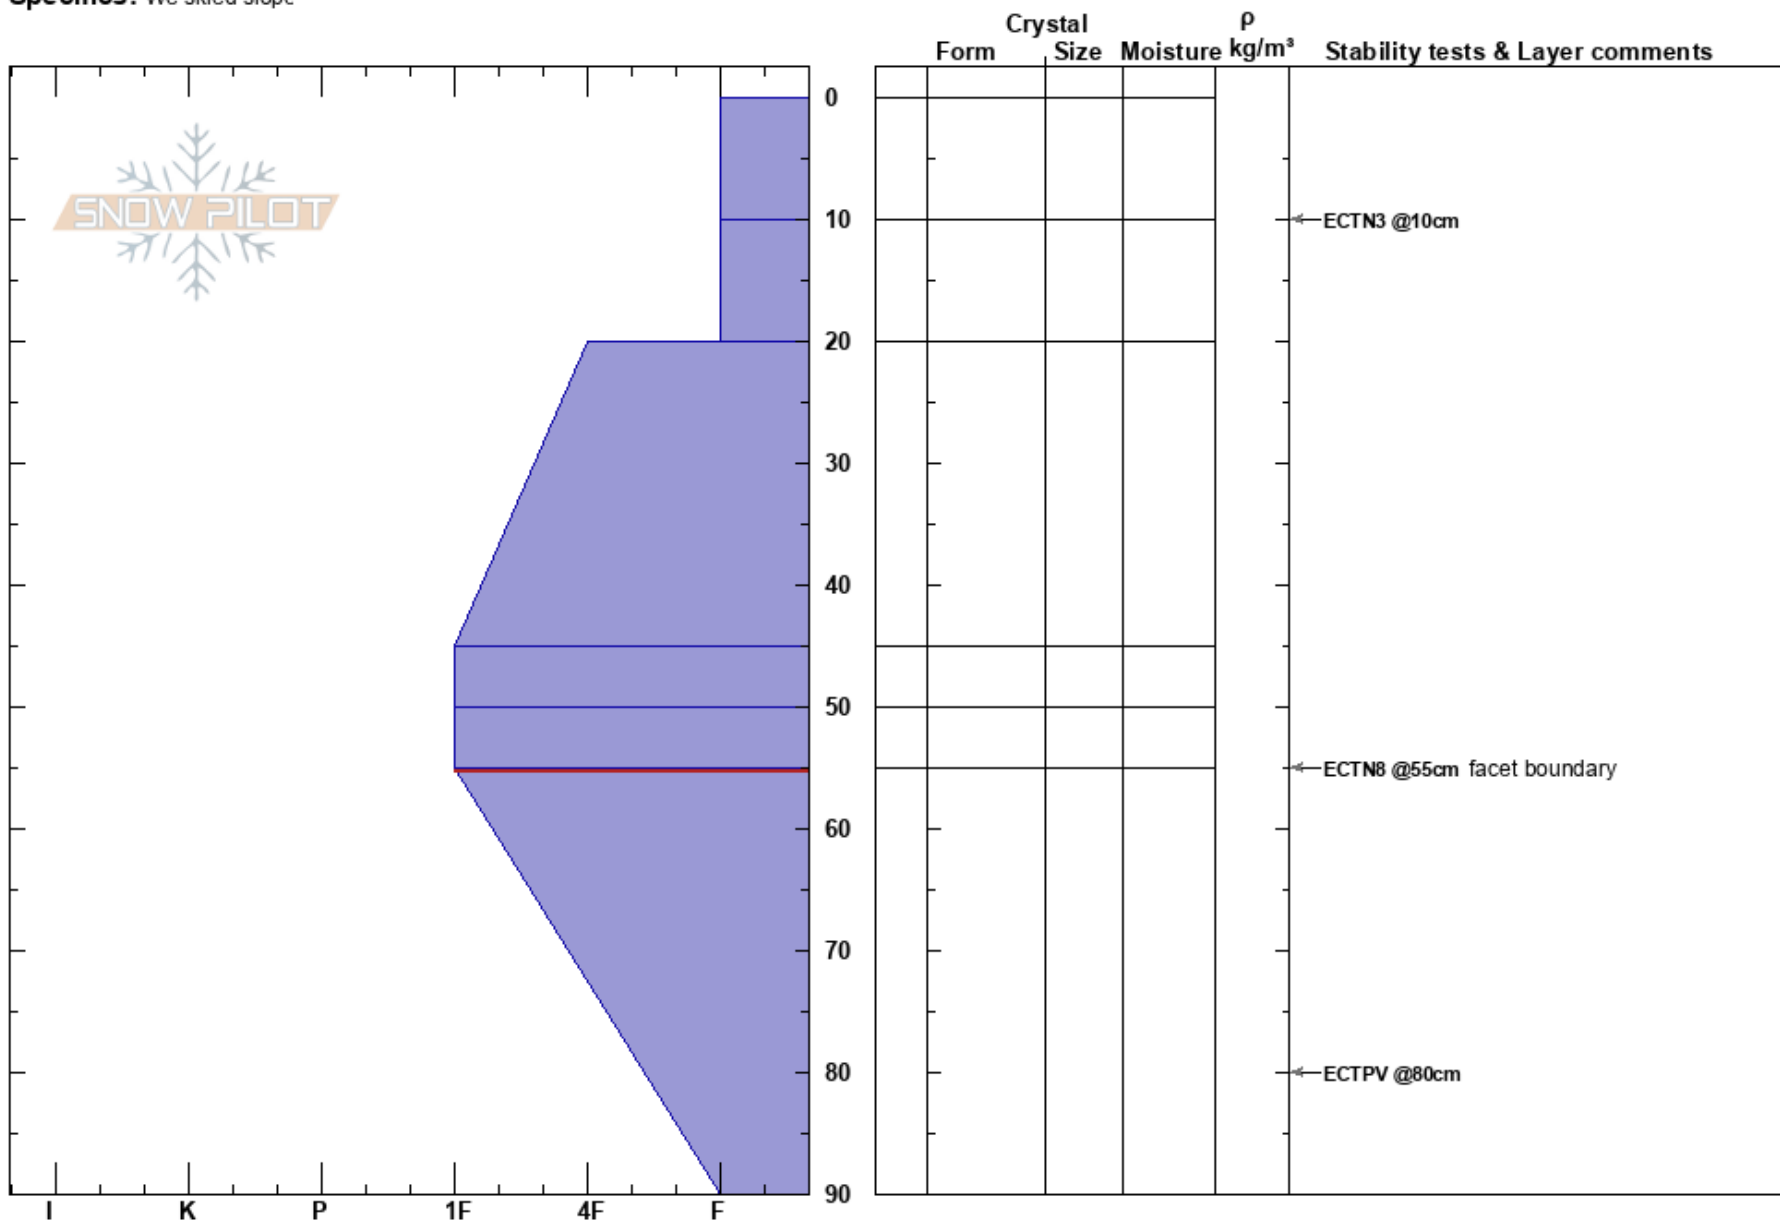

baldy-2025-Jan-19
 Breckenridge
 CO
Elevation: 11795 ft
Aspect: NW
Specifics: We skied slope

Patrick Coady
 01/19/2025 - 1:00pm
Co-ord: 39.46457N, -105.98886E
Slope Angle: 25°
Wind Loading:

Stability: HS:90
Air Temperature: 0°F
Sky Cover: CLR
Precipitation: NO
Wind: Moderate
Layer Notes:
 55-90cm: Problematic layer