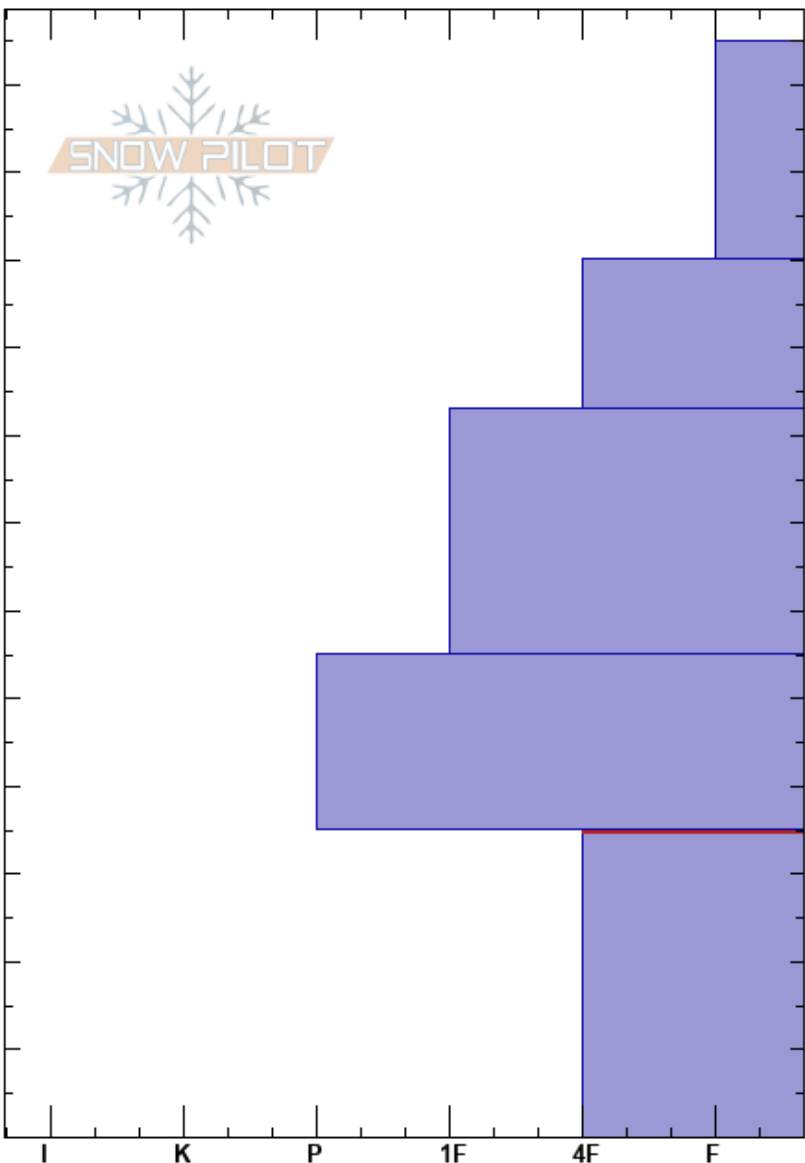

Whisky NE 8,570'
 Monte Cristo Range
 UT
 Elevation: 8570 ft
 Aspect: 67°
 Specifics:

Dave Kelly
 01/18/2025 - 2:30pm
 Co-ord: 41.49552N, -111.46228W
 Slope Angle: 21°
 Wind Loading:

Stability:
 Air Temperature: -12°C
 Sky Cover: FEW
 Precipitation: NO
 Wind: NW Light Breeze

HS:125
 Layer Notes:
 35-0cm: dry facets
 35-0cm: Problematic layer

Height (ft)	Crystal		Moisture	ρ kg/m ³	Stability tests & Layer comments
	Form	Size			
125	+				
110	+				
100					
90					
80					
70					
60					
50					
40					
35					
30					
20	□		D		35-0cm: dry facets
10					
0					