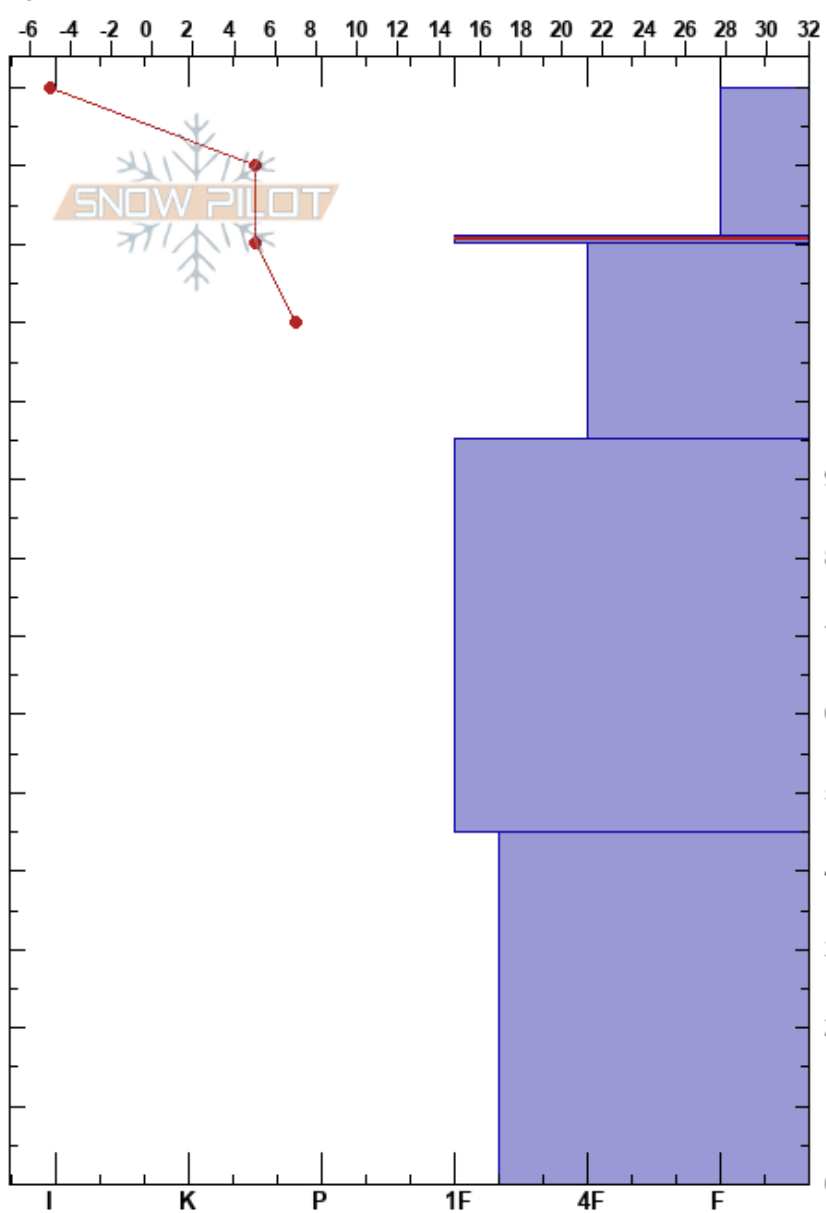

Pit Practice
 Gallatin Range-N
 MT
 Elevation: 6915 ft
 Aspect: E

Isaac Freeland
 01/18/2025 - 4:05pm
 Co-ord: 45.49580N, -111.10465W
 Slope Angle: 27°
 Wind Loading: no

Stability: Very Good HS:140
 Air Temperature: -7°F PF:90 121-120cm:Problematic layer
 Sky Cover: BKN
 Precipitation: NO
 Wind: Light Breeze

Specifics: Snowmobile tracks on slope; We snowmobiled slope

Height (cm)	Crystal		Moisture	ρ kg/m ³	Stability tests & Layer comments
	Form	Size			
140					
130	/	0.5-1			
120	○ (□)				← CT2, Q2 @121cm
110	/	1-2			
100					← ECTN22 @95cm
90	/ (●)	1.5			
80					
70					
60					
50					
45					← CT15, Q1 @45cm
40					
30					
20	⊖	1-3			
10					
0					