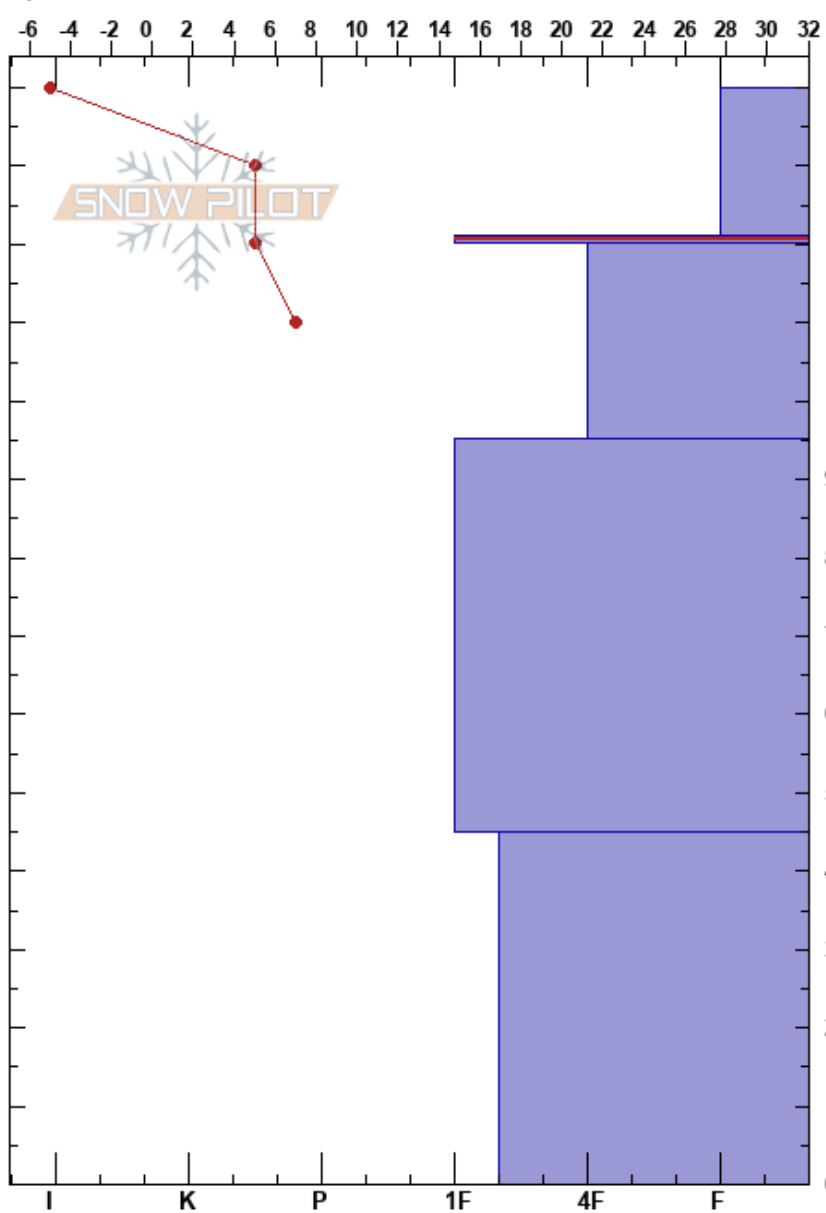

Pit Practice
 Gallatin Range-N
 MT
 Elevation: 6915 ft
 Aspect: E

Isaac Freeland
 01/18/2025 - 4:05pm
 Co-ord: 45.49580N, -111.10465W
 Slope Angle: 27°
 Wind Loading: no

Stability: Very Good HS:140
 Air Temperature: -7°F PF:90 121-120cm:Problematic layer
 Sky Cover: BKN
 Precipitation: NO
 Wind: Light Breeze

Specifics: Snowmobile tracks on slope; We snowmobiled slope

Form	Crystal Size	Moisture	ρ kg/m ³	Stability tests & Layer comments
/	0.5-1			
○ (□)				← CT2, Q2 @121cm
/	1-2			
/ (●)	1.5			← ECTN22 @95cm
⊖	1-3			← CT15, Q1 @45cm