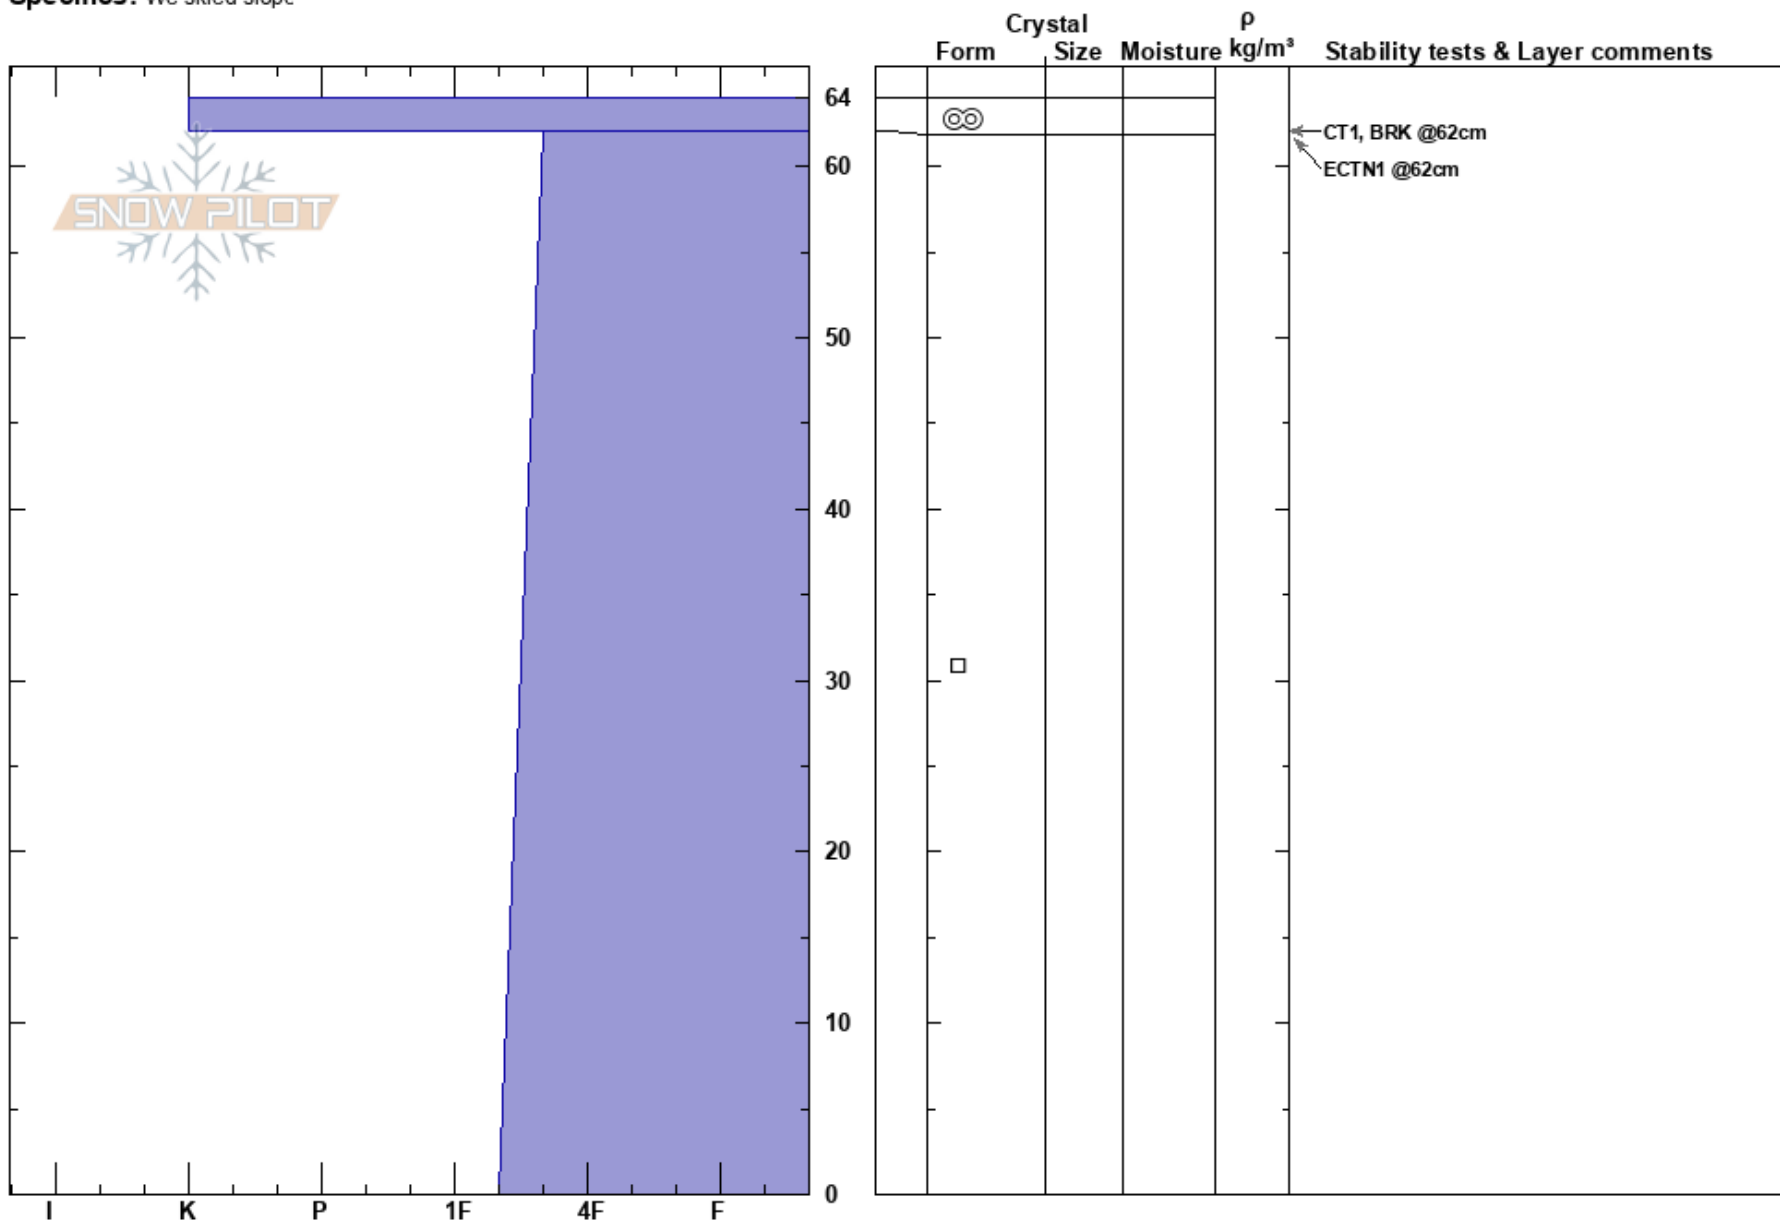

Funnel
 Jones Pass
 CO
 Elevation: 11600 ft
 Aspect: S
 Specifics: We skied slope

Mike Wallace
 01/17/2025 - 12:10pm
 Co-ord: 39.77973N, -105.87169W
 Slope Angle: 31°
 Wind Loading: no

Stability: Good
 Air Temperature:
 Sky Cover: SCT
 Precipitation: NO
 Wind: NW Moderate

HS:64
 PF:2
 PS:0
 Layer Notes:

Notes: Top of Funnel. Zipper crust on facets. Terrible ski quality.