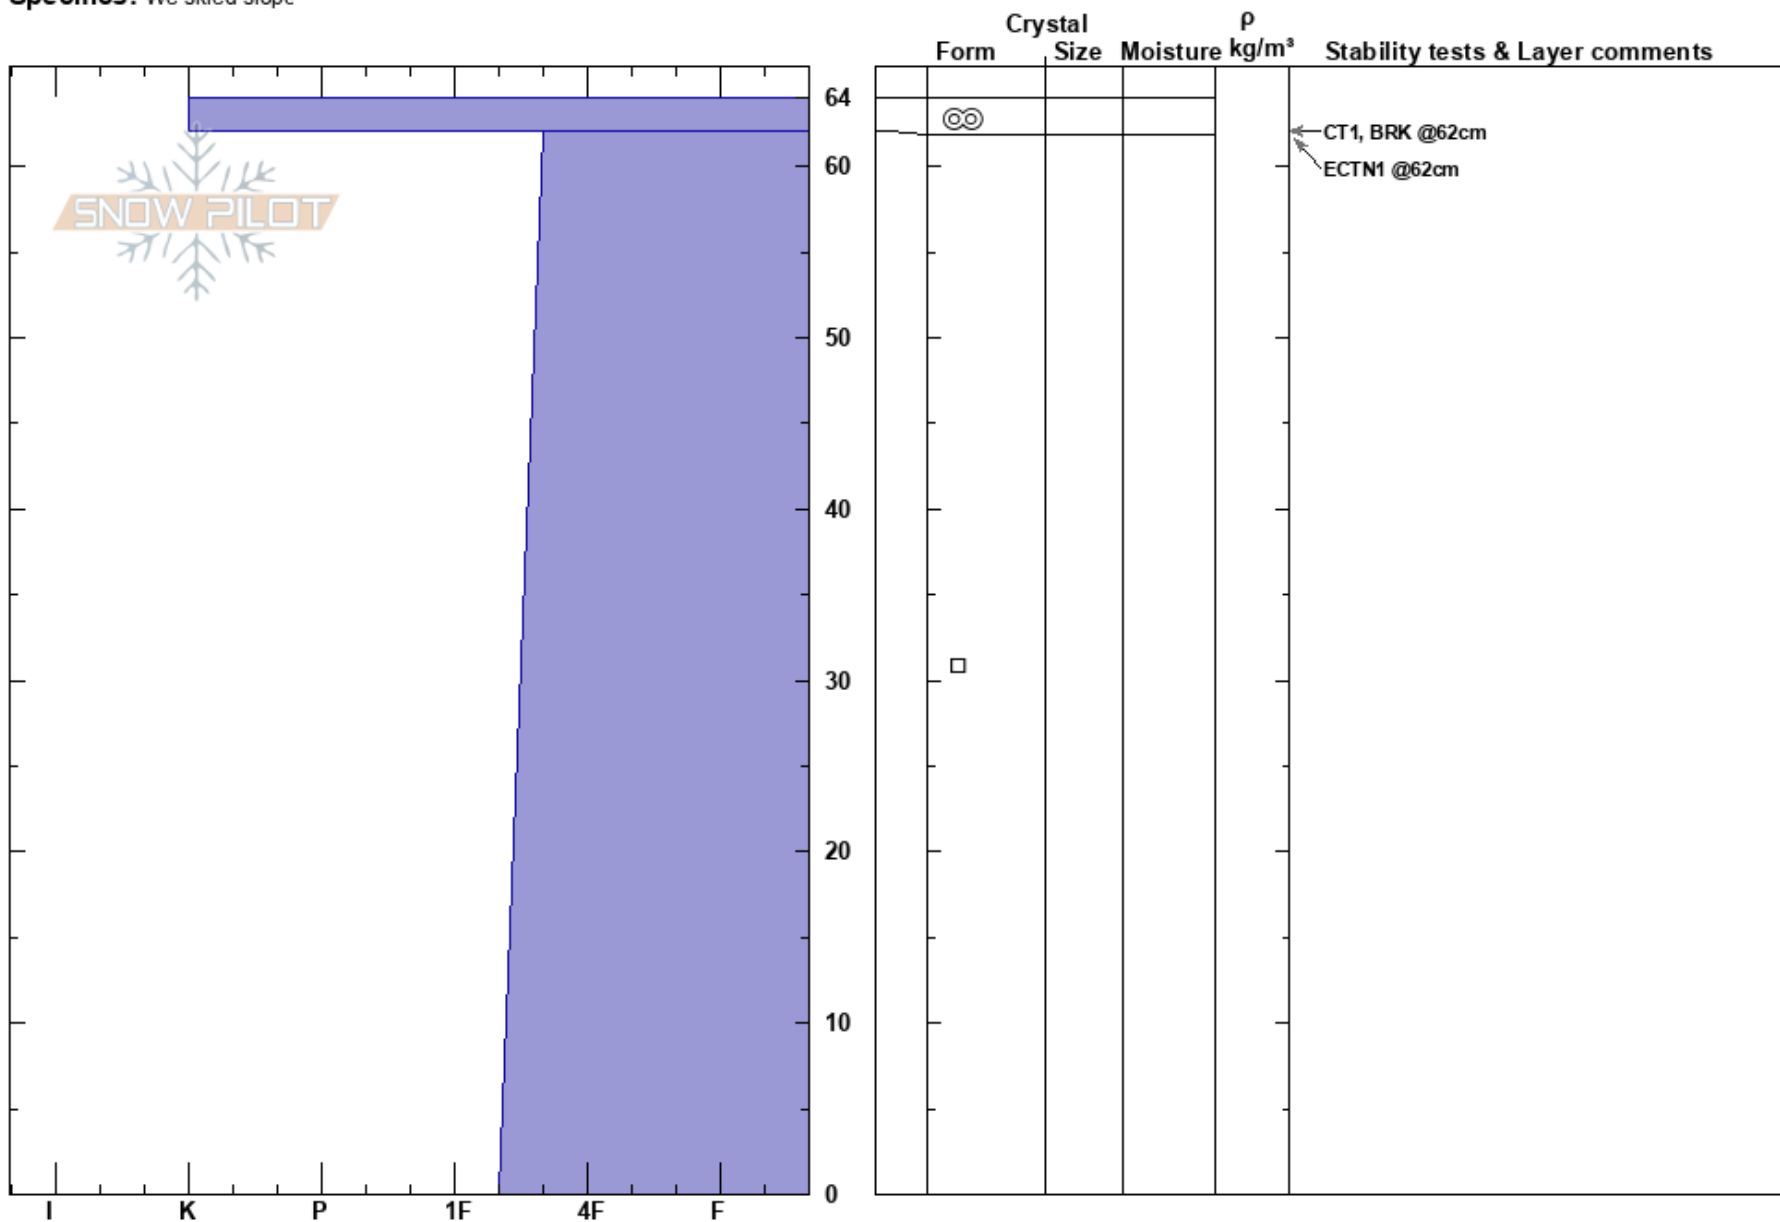

Funnel
 Jones Pass
 CO
 Elevation: 11600 ft
 Aspect: S
 Specifics: We skied slope

Mike Wallace
 01/17/2025 - 12:10pm
 Co-ord: 39.77973N, -105.87169W
 Slope Angle: 31°
 Wind Loading: no

Stability: Good
 Air Temperature:
 Sky Cover: SCT
 Precipitation: NO
 Wind: NW Moderate

HS:64
 PF:2
 PS:0
 Layer Notes:

Notes: Top of Funnel. Zipper crust on facets. Terrible ski quality.