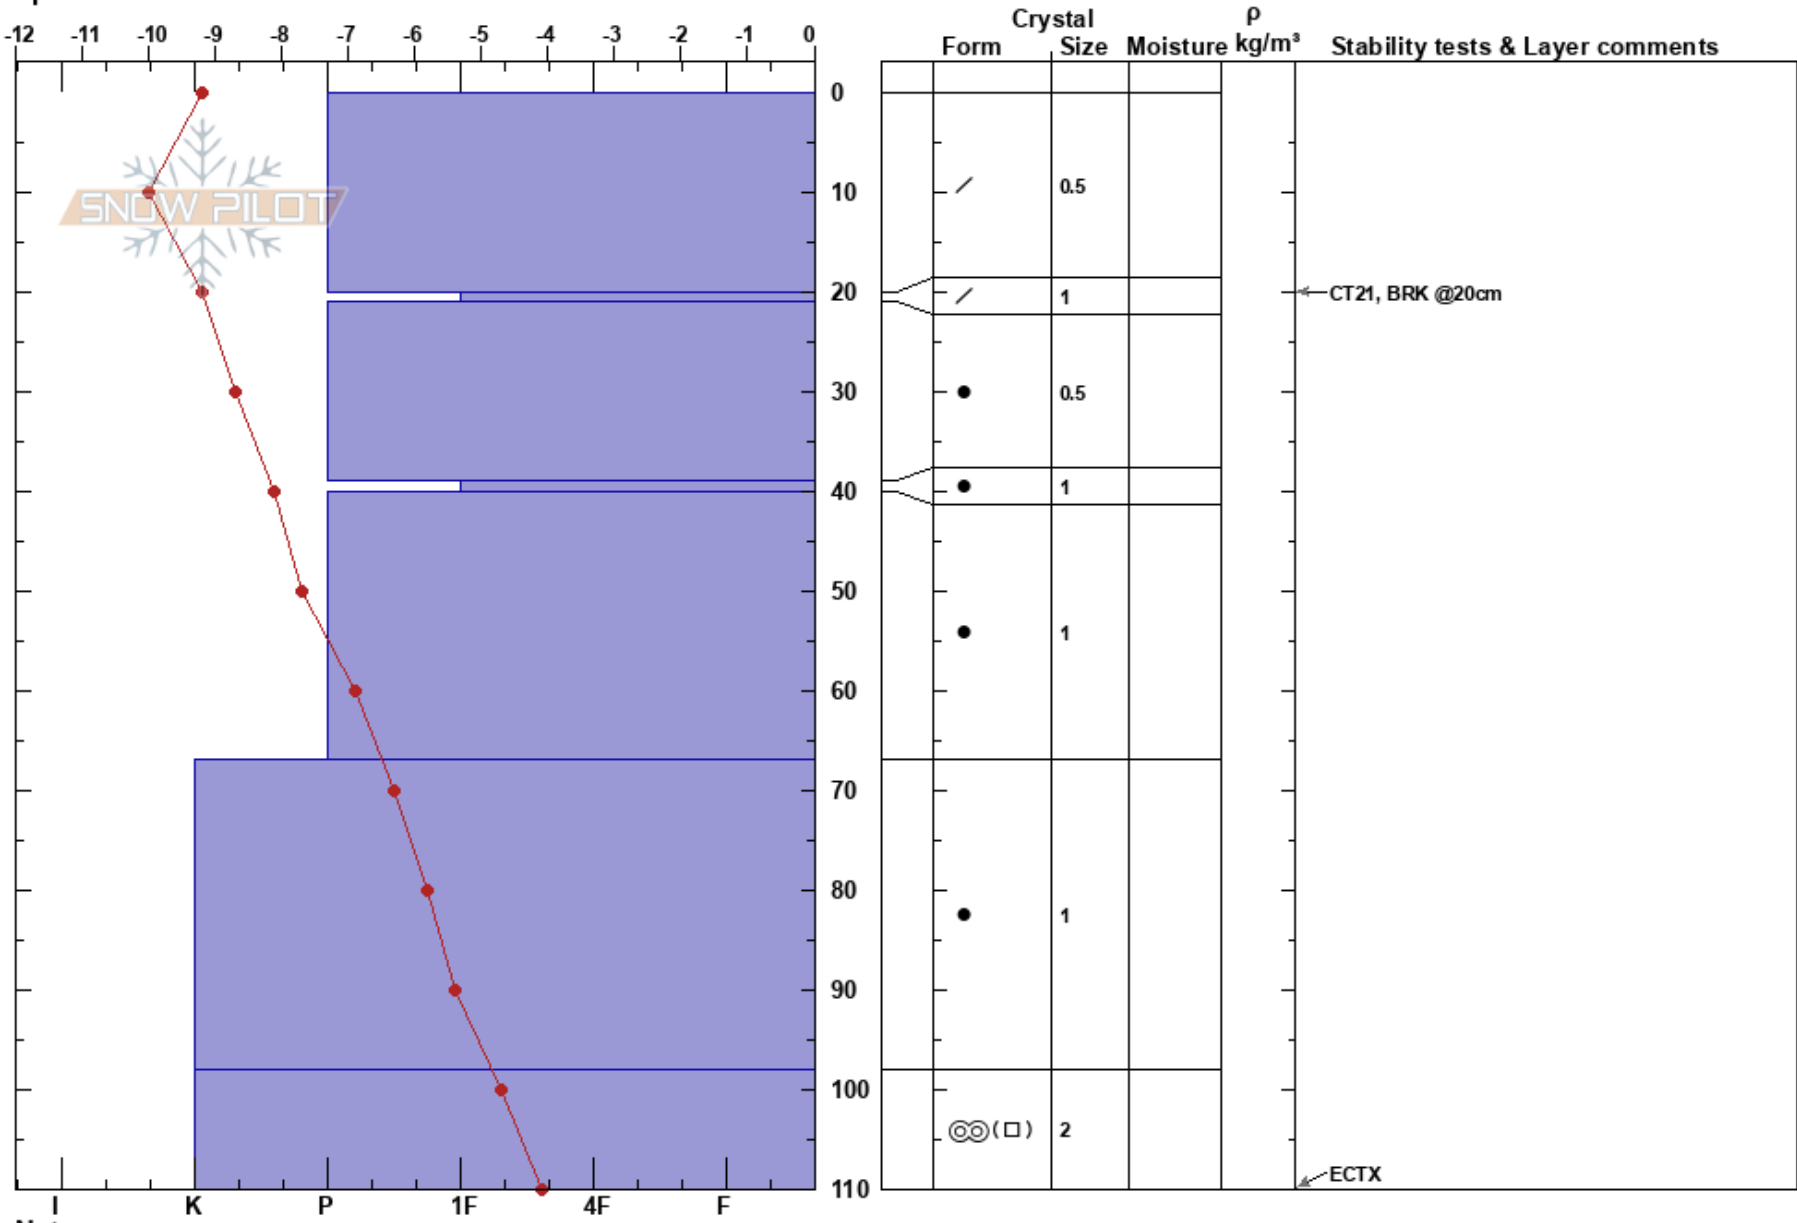

NW Trollskalet
 Marsfjället
 Sweden
 Elevation: 980 m
 Aspect: NE
 Specifics:

Julius Rang
 15/02/2018 - 10:30
 Co-ord: 33W WN 19396 24435
 Slope Angle: 30°
 Wind Loading: yes

Stability: HS:110
 Air Temperature: -10.2°C PF:5
 Sky Cover: FEW
 Precipitation: NO
 Wind: SE Moderate

Layer Notes:

Notes: Rocky slope