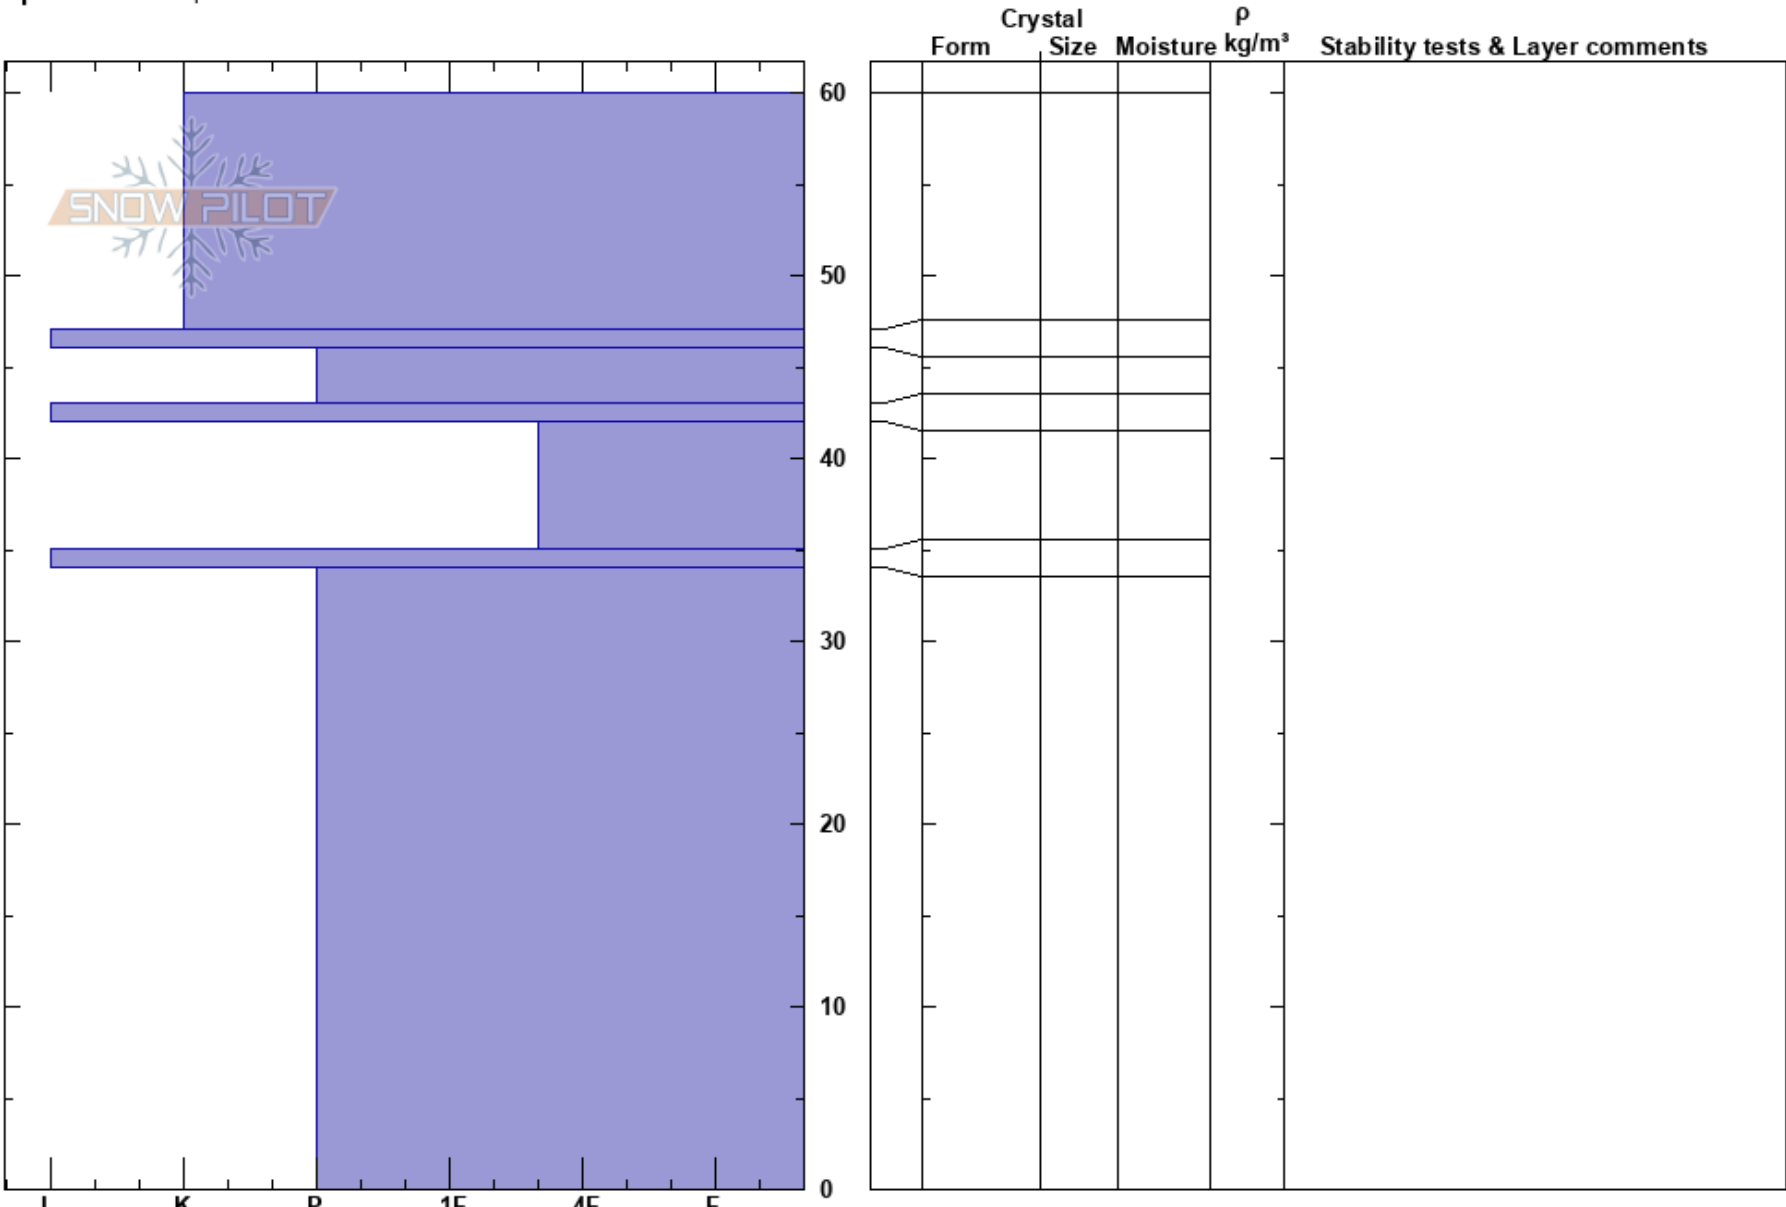

Crystal Range
 Lake Tahoe
 CA
Elevation: 9000 ft
Aspect: NE
Specifics: Poor pit location

AJ Kaufmann
 01/18/2025 - 1:00pm
Co-ord: 38.85253N, -120.15270W
Slope Angle: 20°
Wind Loading:

Stability: Very Good **HS:**60
Air Temperature: 32°F **PF:**0
Sky Cover: CLR **PS:**0
Precipitation: NO
Wind: 42-35cm:Problematic layer

Notes: Stout crust made digging exceptionally difficult. As a result, pit was only 30cm x 30cm and walls were a bit difficult to access. Uncertain if pit went to ground or another impenetrable ice layer.