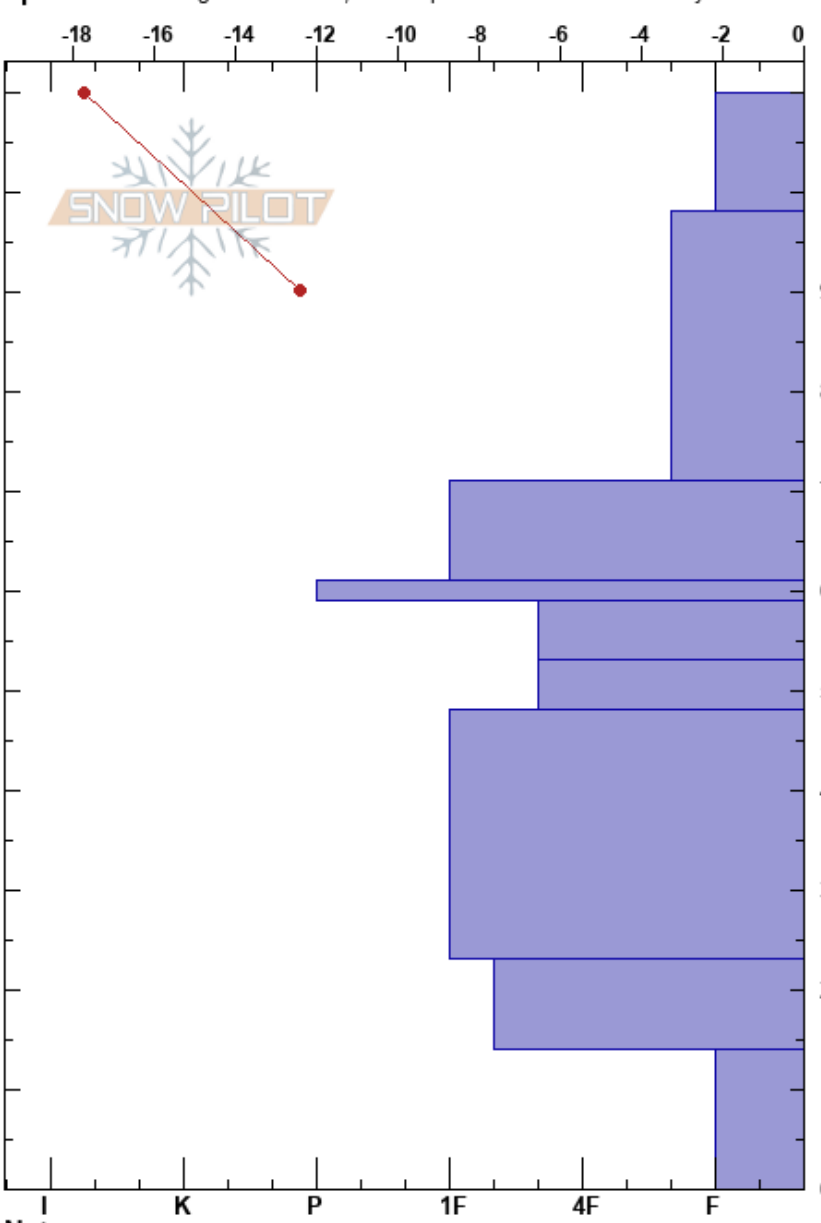

R Impossible Basin
 Aspen Snowmass
 CO
Elevation: 11400 ft
Aspect: N
Specifics: Pit dug in a Ski Area; Pit is representative of backcountry

Snowmass Ski Patrol
 01/18/2025 - 12:00pm
Co-ord: 39.20615N, 106.95150E
Slope Angle: 28°
Wind Loading: no

Stability:
Air Temperature: -17.7°C **PF:**65 53-48cm:Problematic layer
Sky Cover: OVC **PS:**25
Precipitation: NO
Wind: NW Light Breeze

Height (cm)	Crystal		Moisture	ρ kg/m ³	Stability tests & Layer comments
	Form	Size			
110	/	0.5			
100	+	2			
90					
80	☐	0.3			
70	.	0.3			
60	.	0.3			
55	☐	0.3			
50	☐	0.5-1			CT26, SP @53cm CT25, SP @53cm ECTN28 @53cm
40	⊖	1			
30					
20	☐	1			
10	^	3			
0					