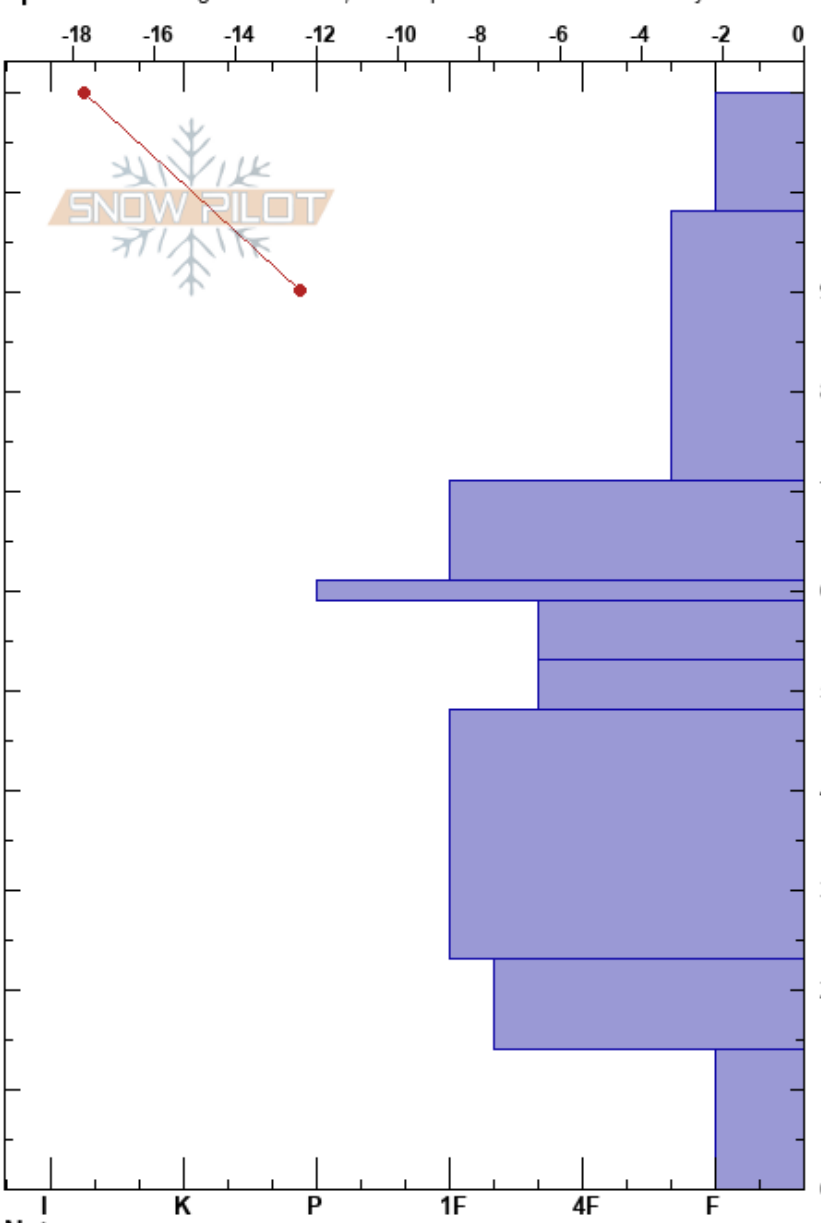

R Impossible Basin
 Aspen Snowmass
 CO
Elevation: 11400 ft
Aspect: N
Specifics: Pit dug in a Ski Area; Pit is representative of backcountry

Snowmass Ski Patrol
 01/18/2025 - 12:00pm
Co-ord: 39.20615N, 106.95150E
Slope Angle: 28°
Wind Loading: no

Stability:
Air Temperature: -17.7°C **PF:**65 53-48cm:Problematic layer
Sky Cover: OVC **PS:**25
Precipitation: NO
Wind: NW Light Breeze

Height (cm)	Crystal		Moisture	ρ kg/m ³	Stability tests & Layer comments
	Form	Size			
110	/	0.5			
100	+	2			
90					
80	☐	0.3			
70	.	0.3			
60	.	0.3			
60	☐	0.3			
50	☐	0.5-1			CT26, SP @53cm CT25, SP @53cm ECTN28 @53cm
40	⊖	1			
30					
20	☐	1			
10	^	3			
0					