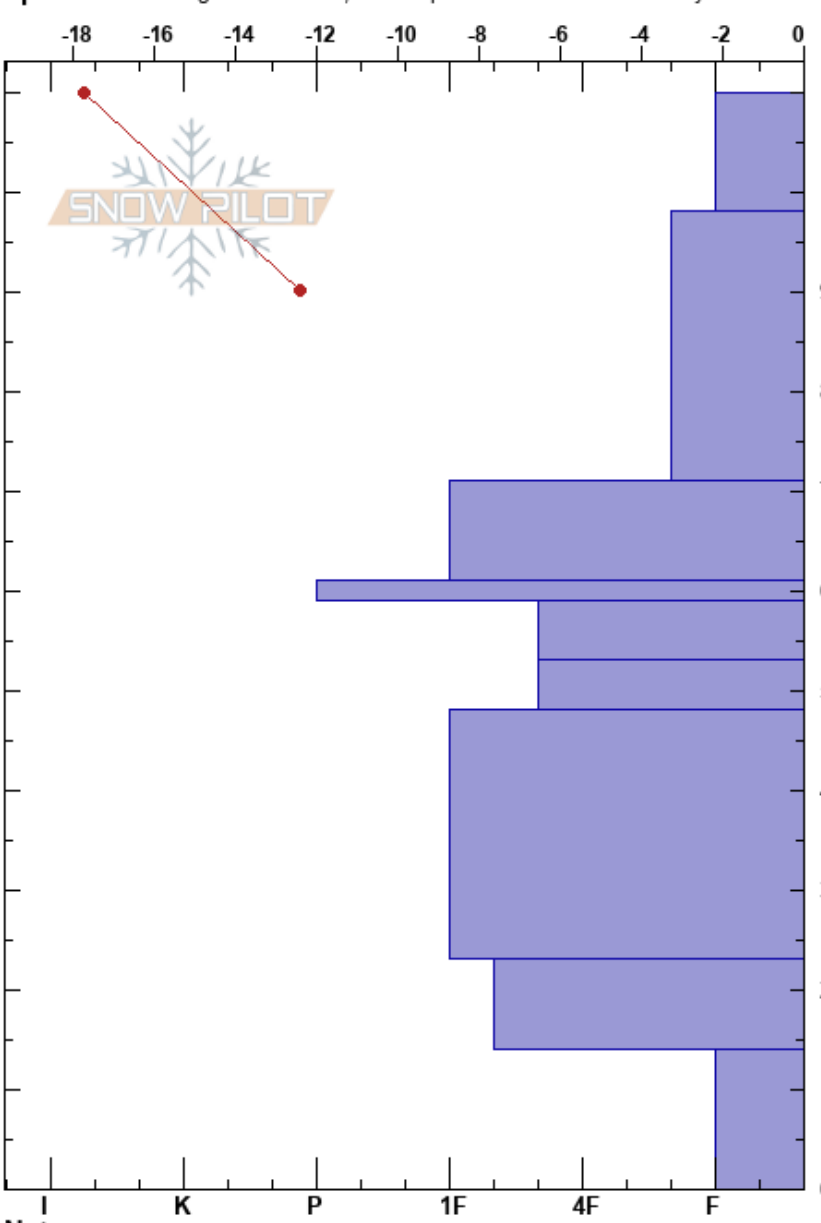

R Impossible Basin
 Aspen Snowmass
 CO
Elevation: 11400 ft
Aspect: N
Specifics: Pit dug in a Ski Area; Pit is representative of backcountry

Snowmass Ski Patrol
 01/18/2025 - 12:00pm
Co-ord: 39.20615N, 106.95150E
Slope Angle: 28°
Wind Loading: no

Stability:
Air Temperature: -17.7°C **PF:**65 53-48cm:Problematic layer
Sky Cover: OVC **PS:**25
Precipitation: NO
Wind: NW Light Breeze

Height (cm)	Crystal		Moisture	ρ kg/m ³	Stability tests & Layer comments
	Form	Size			
110	/	0.5			
100	+	2			
90					
80	☐	0.3			
70	.	0.3			
60	.	0.3			
50	☐	0.3			
50	☐	0.5-1			CT26, SP @53cm CT25, SP @53cm ECTN28 @53cm
40	⊖	1			
30					
20	☐	1			
10	^	3			
0					