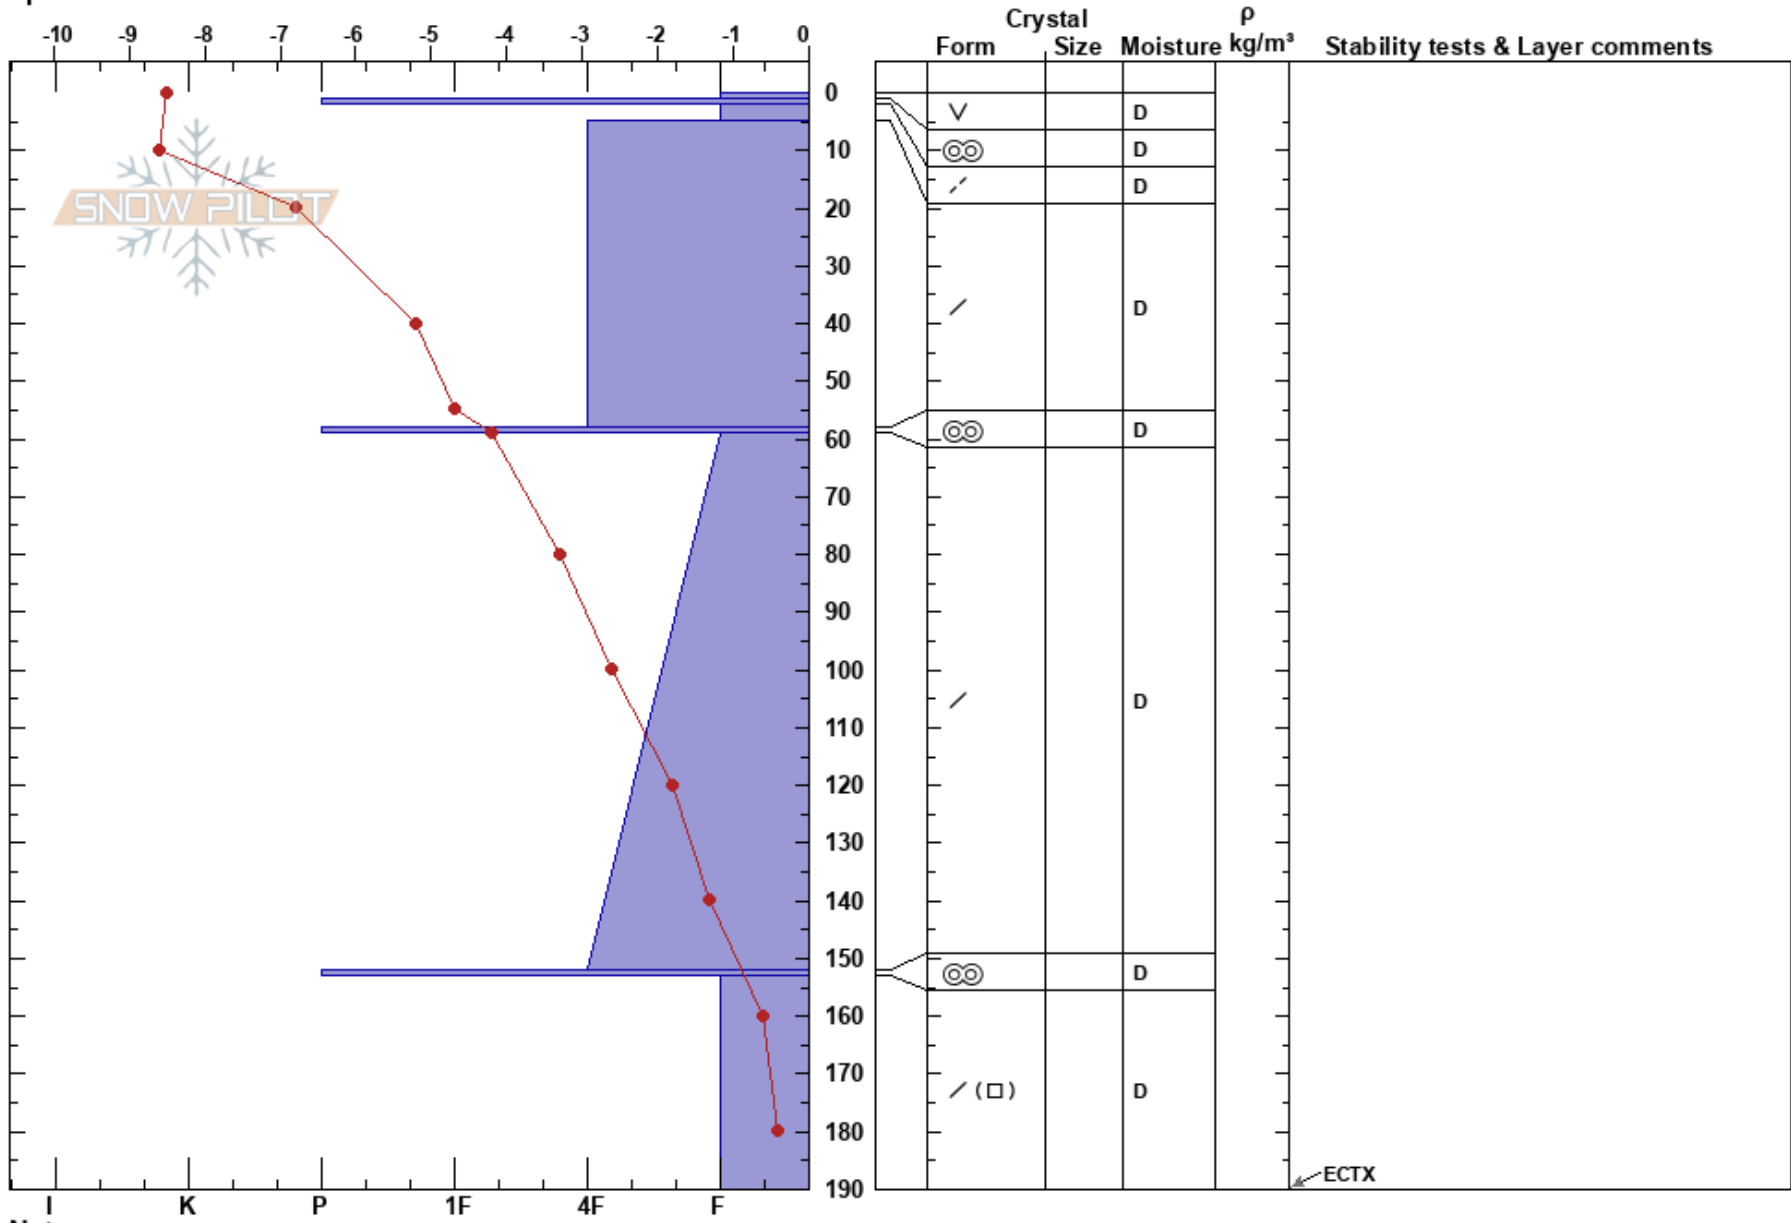

Hattavare pit 1
 Tamok
 Norway
 Elevation: 500 m
 Aspect: 160°
 Specifics:

Kristoffer Krogh
 15/02/2018 - 10:20
 Co-ord: 34W DB 39905 63593
 Slope Angle: 40°
 Wind Loading: previous

Stability: HS:190
 Air Temperature: -6.3°C PF:10
 Sky Cover: CLR
 Precipitation: NO
 Wind: S Calm

Layer Notes:

Notes: