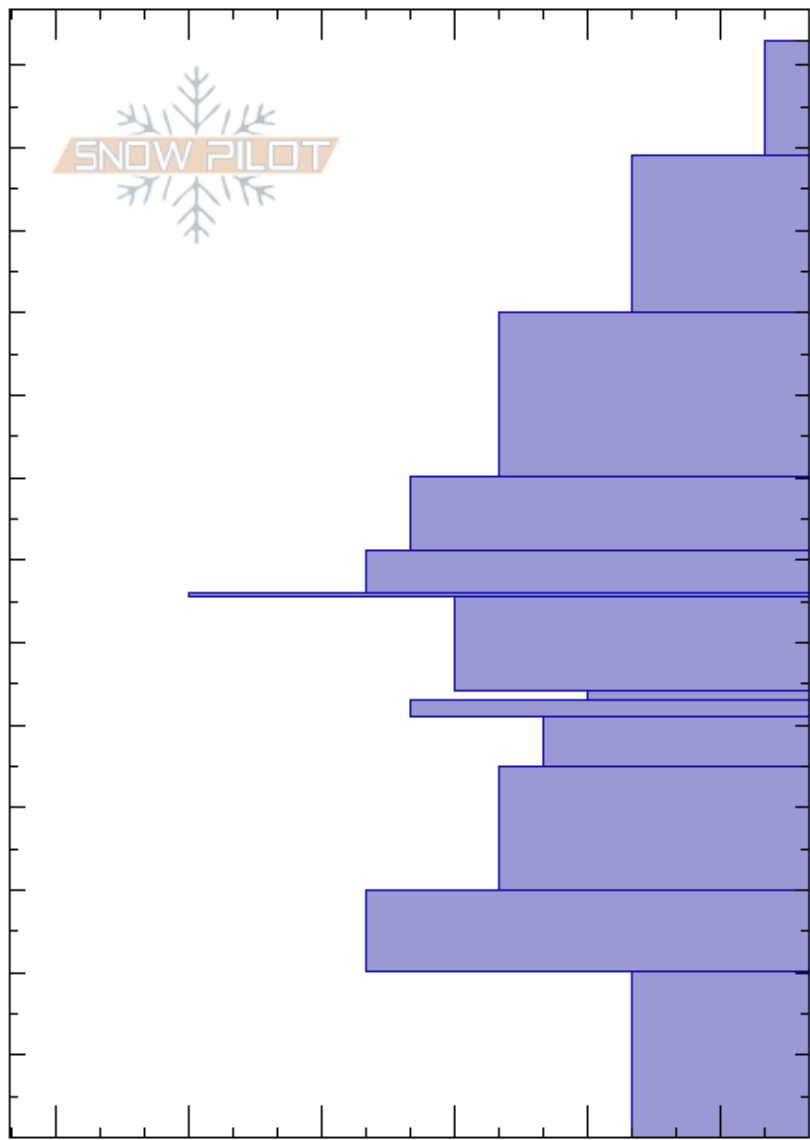

Sheep/Scotch Saddle
 Cooke City
 MT
 Elevation: 9890 ft
 Aspect: 215°
 Specifics:

Alex Marienthal
 01/02/2025 - 2:20am
 Co-ord: 45.07482N, -109.93897W
 Slope Angle: 28°
 Wind Loading: no

Stability:
 Air Temperature:
 Sky Cover: OVC
 Precipitation: S2
 Wind: NW Moderate

HS:133
 PF:53 54-53cm:Problematic layer

Crystal Form	Crystal Size	Moisture	ρ kg/m ³	Stability tests & Layer comments
+				
/				
/				
•				
•				
■				
⊖				
□ (V)	2-3			ECTP12 @54cm
⊙				ECTP26 @54cm
□ (B)	2			
⊖	2			
⊖	2			
□ (A)	4			