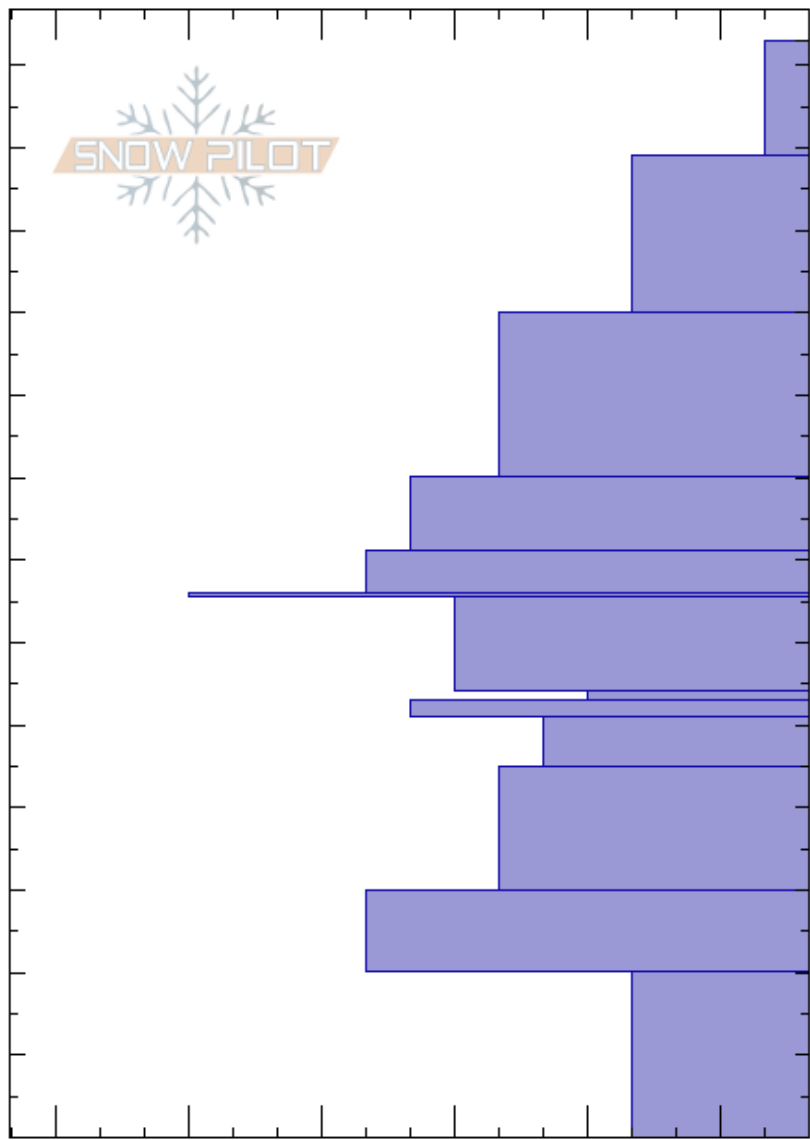

Sheep/Scotch Saddle
 Cooke City
 MT
 Elevation: 9890 ft
 Aspect: 215°
 Specifics:

Alex Marienthal
 01/02/2025 - 2:20am
 Co-ord: 45.07482N, -109.93897W
 Slope Angle: 28°
 Wind Loading: no

Stability:
 Air Temperature:
 Sky Cover: OVC
 Precipitation: S2
 Wind: NW Moderate

HS:133
 PF:53 54-53cm:Problematic layer

Height (ft)	Crystal		ρ kg/m ³	Stability tests & Layer comments
	Form	Size		
133				
130	+			
120				
110	/			
100				
90	/			
80	•			
70	•			
70	■			
60	⊖			
50	□ (V)	2-3		ECTP12 @54cm
50	⊙			ECTP26 @54cm
50	□ (B)	2		
40	⊖	2		
30	⊖	2		
20				
10	□ (A)	4		
0				