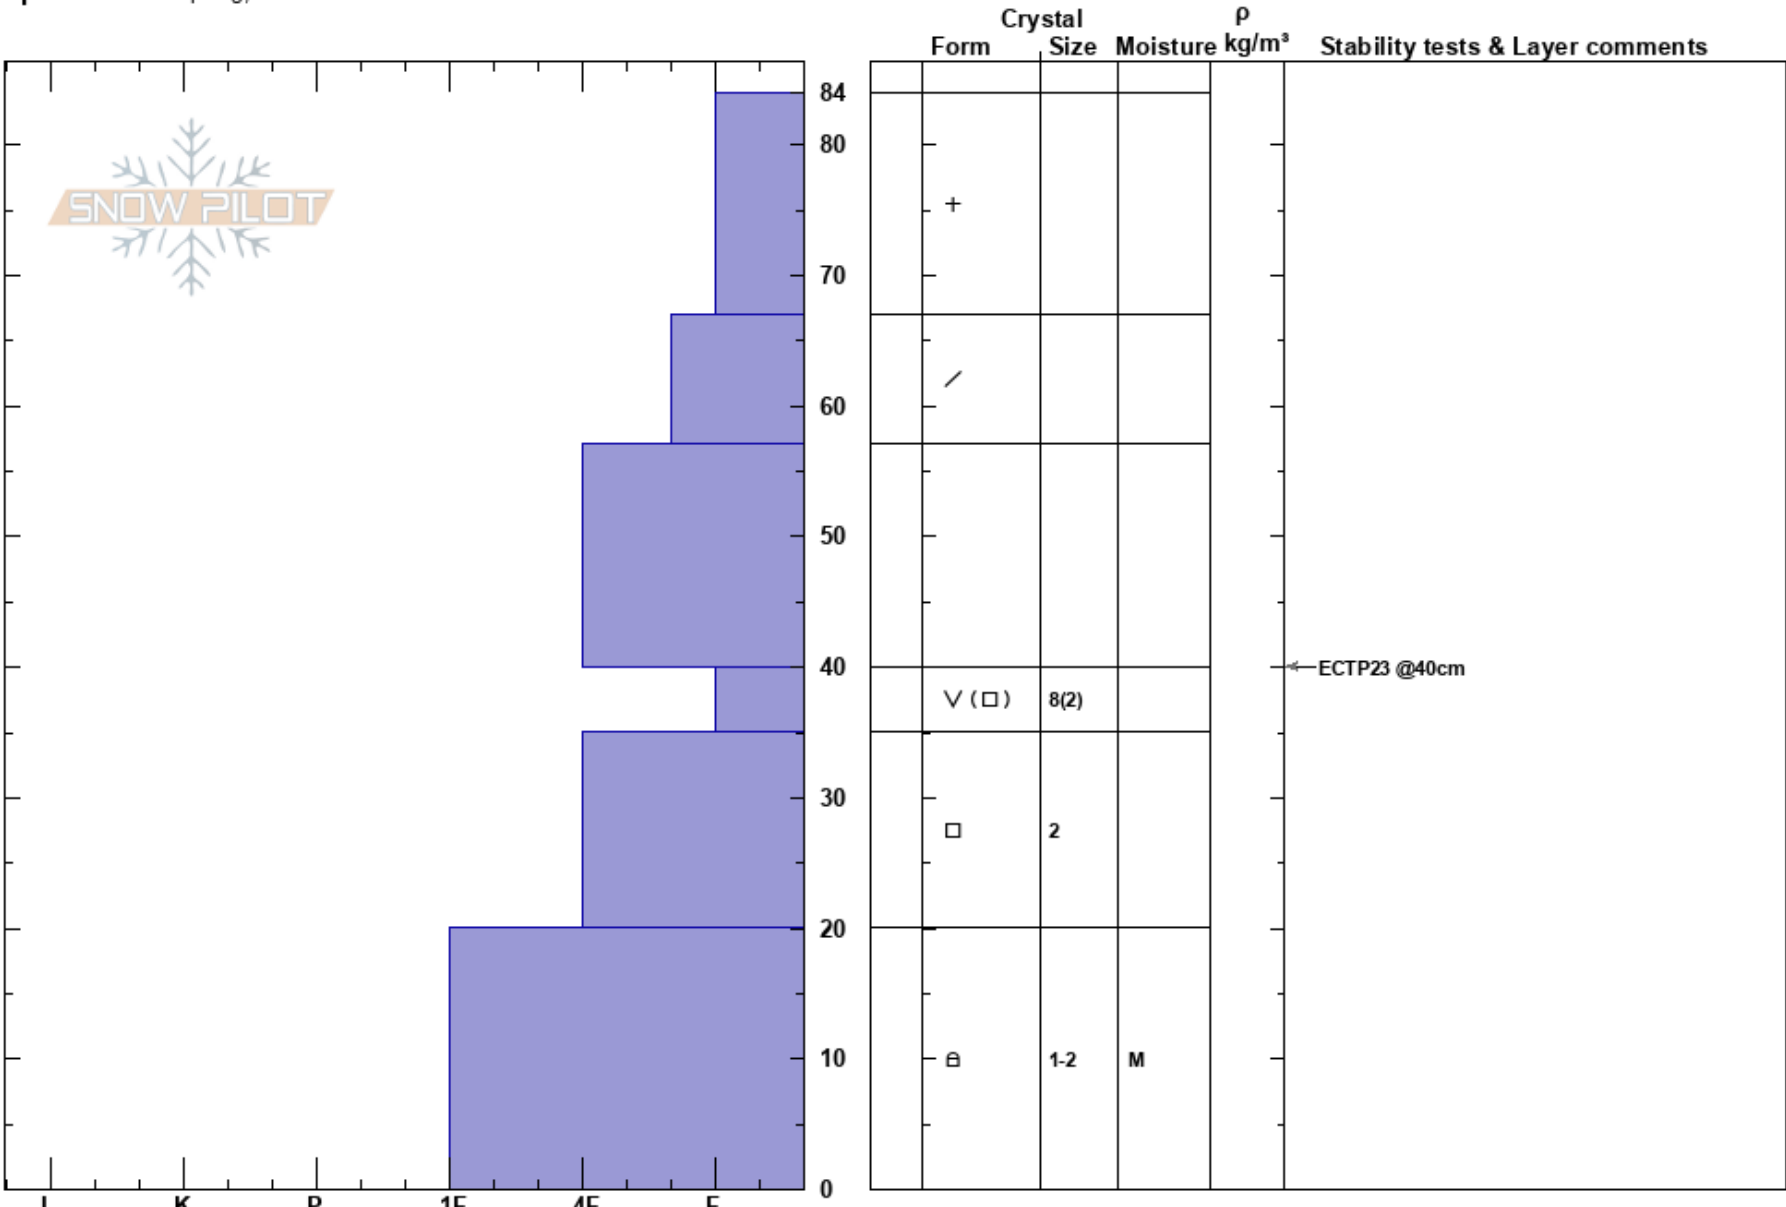

Lionhead - Marge
 Lionhead Range
 MT
 Elevation: 9050 ft
 Aspect: 60°
 Specifics: Collapsing, localized

Alex Marienthal
 12/27/2024 - 12:32pm
 Co-ord: 44.71661N, -111.31904W
 Slope Angle: 18°
 Wind Loading: previous

Stability:
 Air Temperature:
 Sky Cover: OVC
 Precipitation: S-1
 Wind: W Light Breeze

HS:84
 PF:75
 Layer Notes:

Notes: Had a couple small, audible collapses between parking sleds and walking to pit.