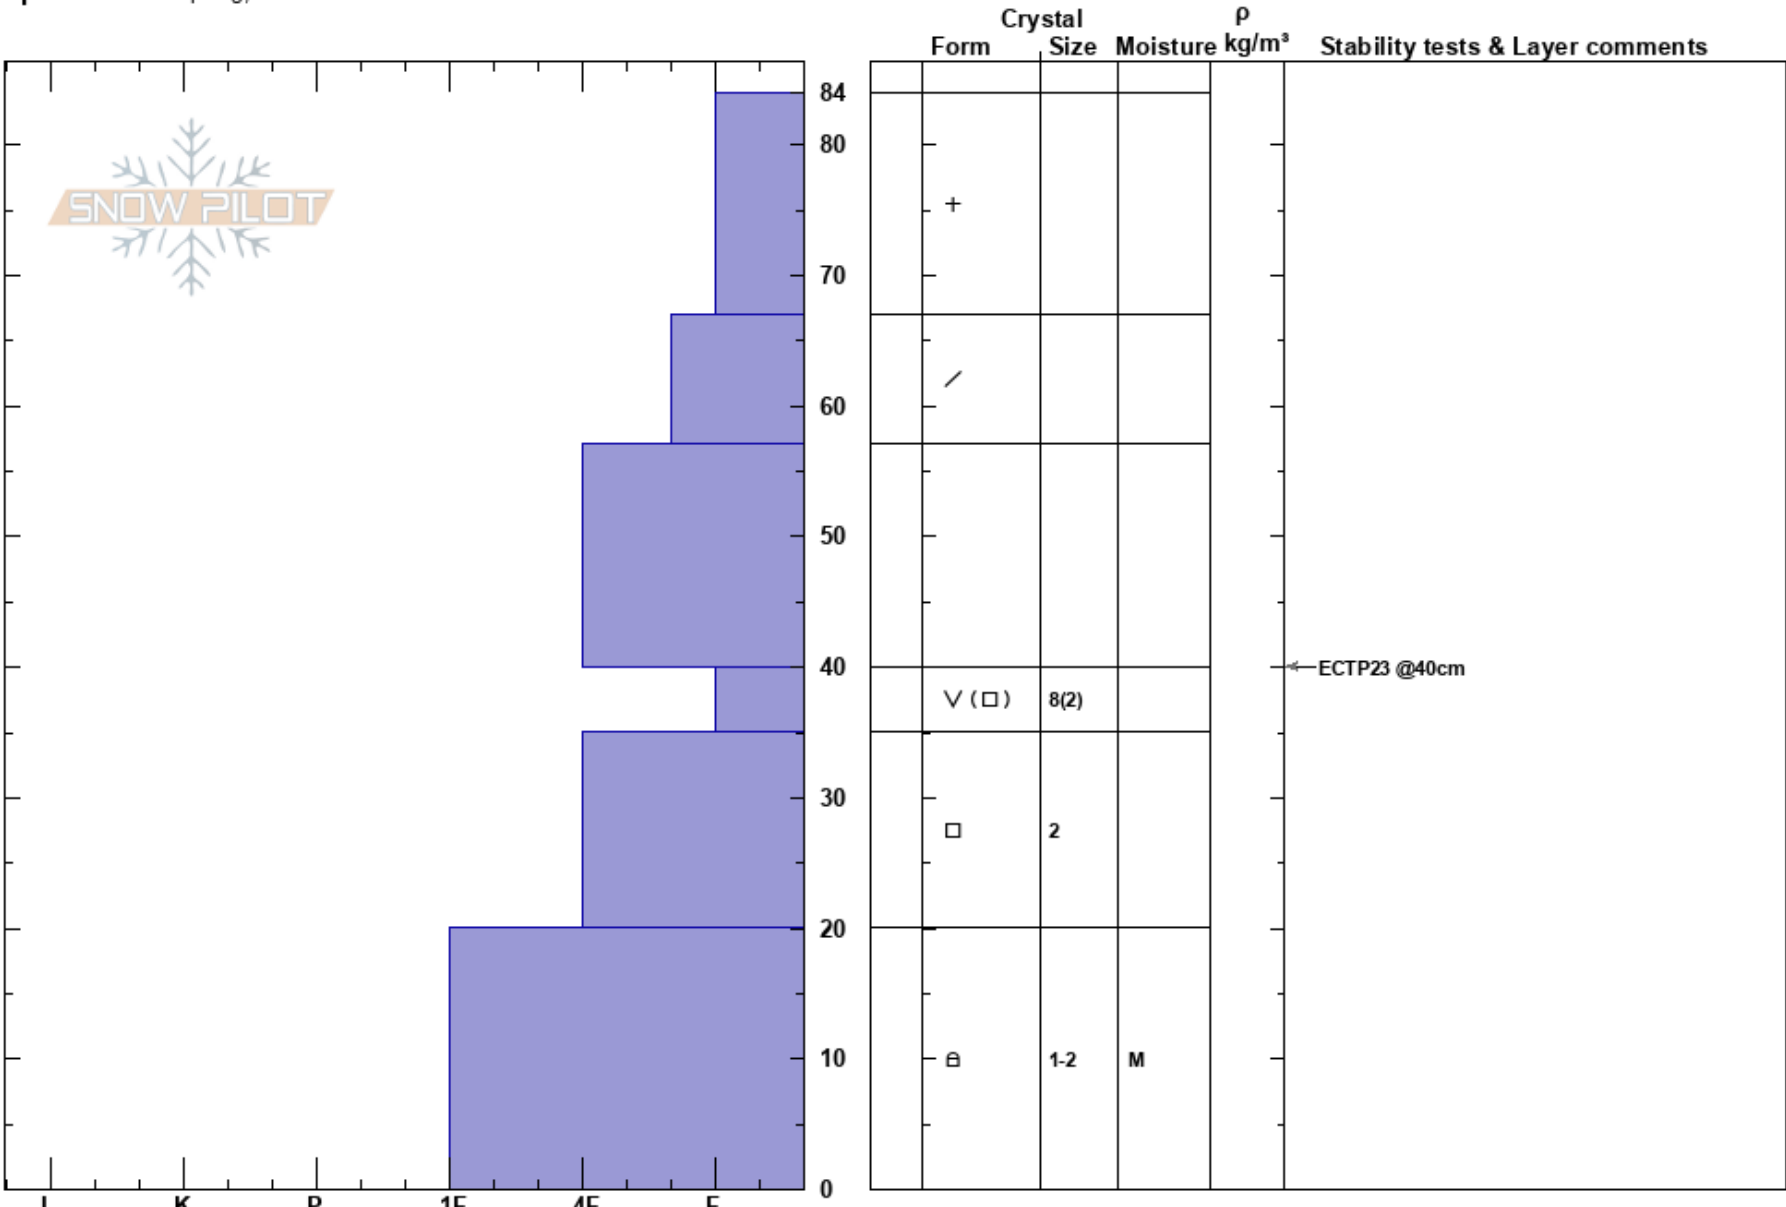

Lionhead - Marge  
 Lionhead Range  
 MT  
 Elevation: 9050 ft  
 Aspect: 60°  
 Specifics: Collapsing, localized

Alex Marienthal  
 12/27/2024 - 12:32pm  
 Co-ord: 44.71661N, -111.31904W  
 Slope Angle: 18°  
 Wind Loading: previous

Stability:  
 Air Temperature:  
 Sky Cover: OVC  
 Precipitation: S-1  
 Wind: W Light Breeze

HS:84  
 PF:75  
 Layer Notes:

Notes: Had a couple small, audible collapses between parking sleds and walking to pit.