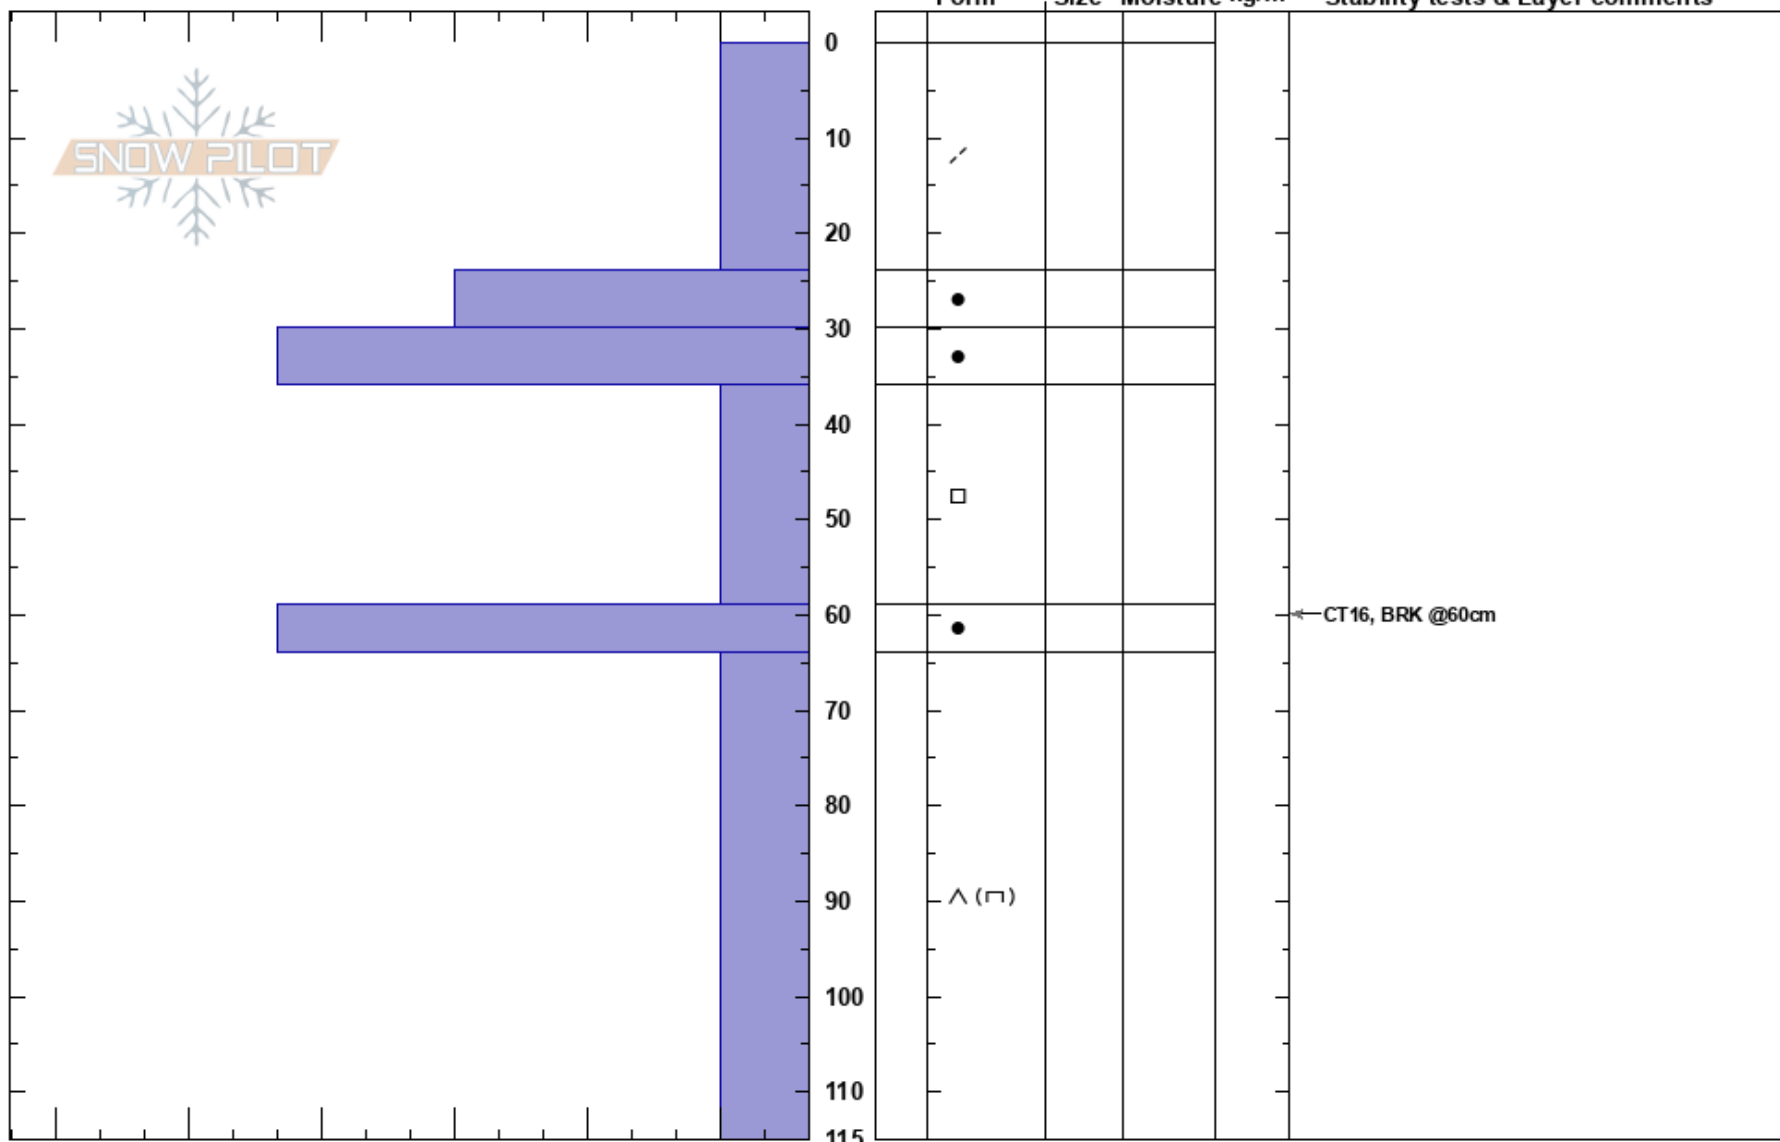

Sadzele 15.01-3
 Gudauri
 Georgia
Elevation: 3209 m
Aspect: NW
Specifics:

Petr Zherdev
 15/01/2025 - 13:40
Co-ord: 42.51110N, 44.50246W
Slope Angle: 30°
Wind Loading:

Stability: HS:115 **Layer Notes:**
Air Temperature:
Sky Cover: FEW
Precipitation: NO
Wind: SW Light Breeze