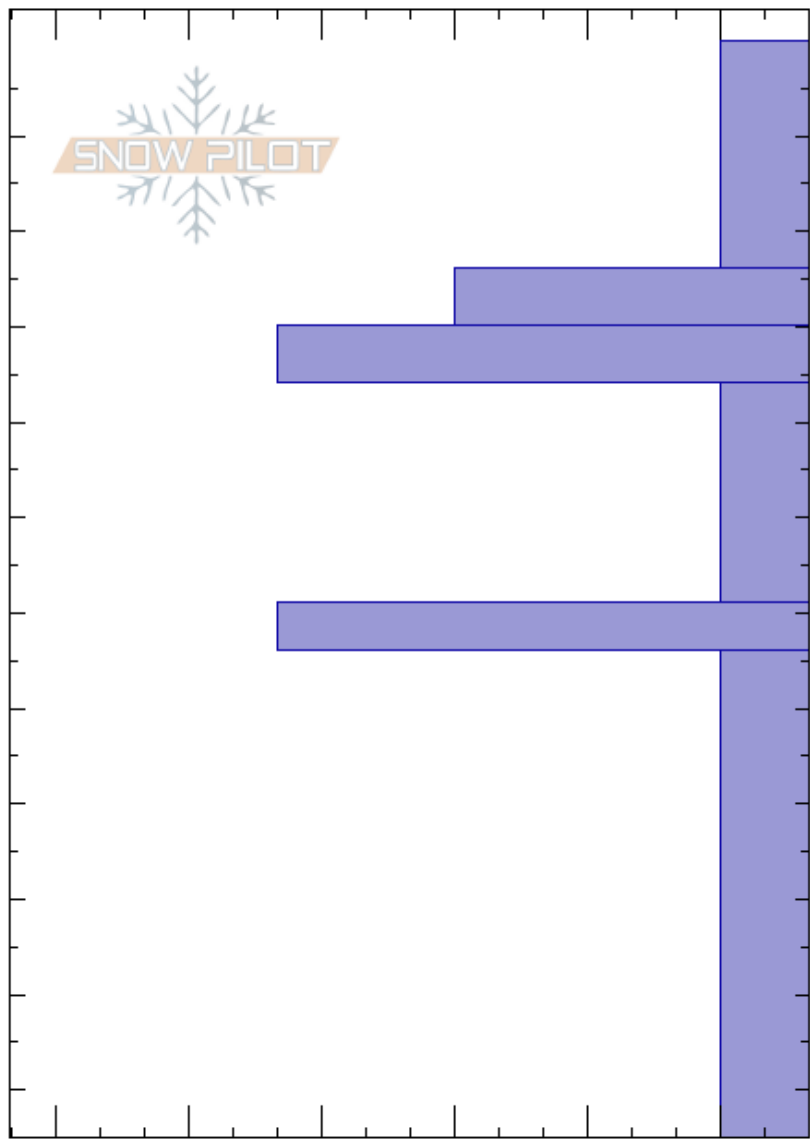

Sadzele 15.01-3
 Gudauri
 Georgia
Elevation: 3209 m
Aspect: NW
Specifics:

Petr Zherdev
 15/01/2025 - 13:40
Co-ord: 42.51110N, 44.50246W
Slope Angle: 30°
Wind Loading:

Stability: HS:115 **Layer Notes:**
Air Temperature:
Sky Cover: FEW
Precipitation: NO
Wind: SW Light Breeze

Height (m)	Crystal		Moisture	ρ kg/m ³	Stability tests & Layer comments
	Form	Size			
0					
10		-			
20					
30		•			
35		•			
40					
50		□			
60		•			← CT16, BRK @60cm
70					
80					
90		^ (□)			
100					
110					
115					