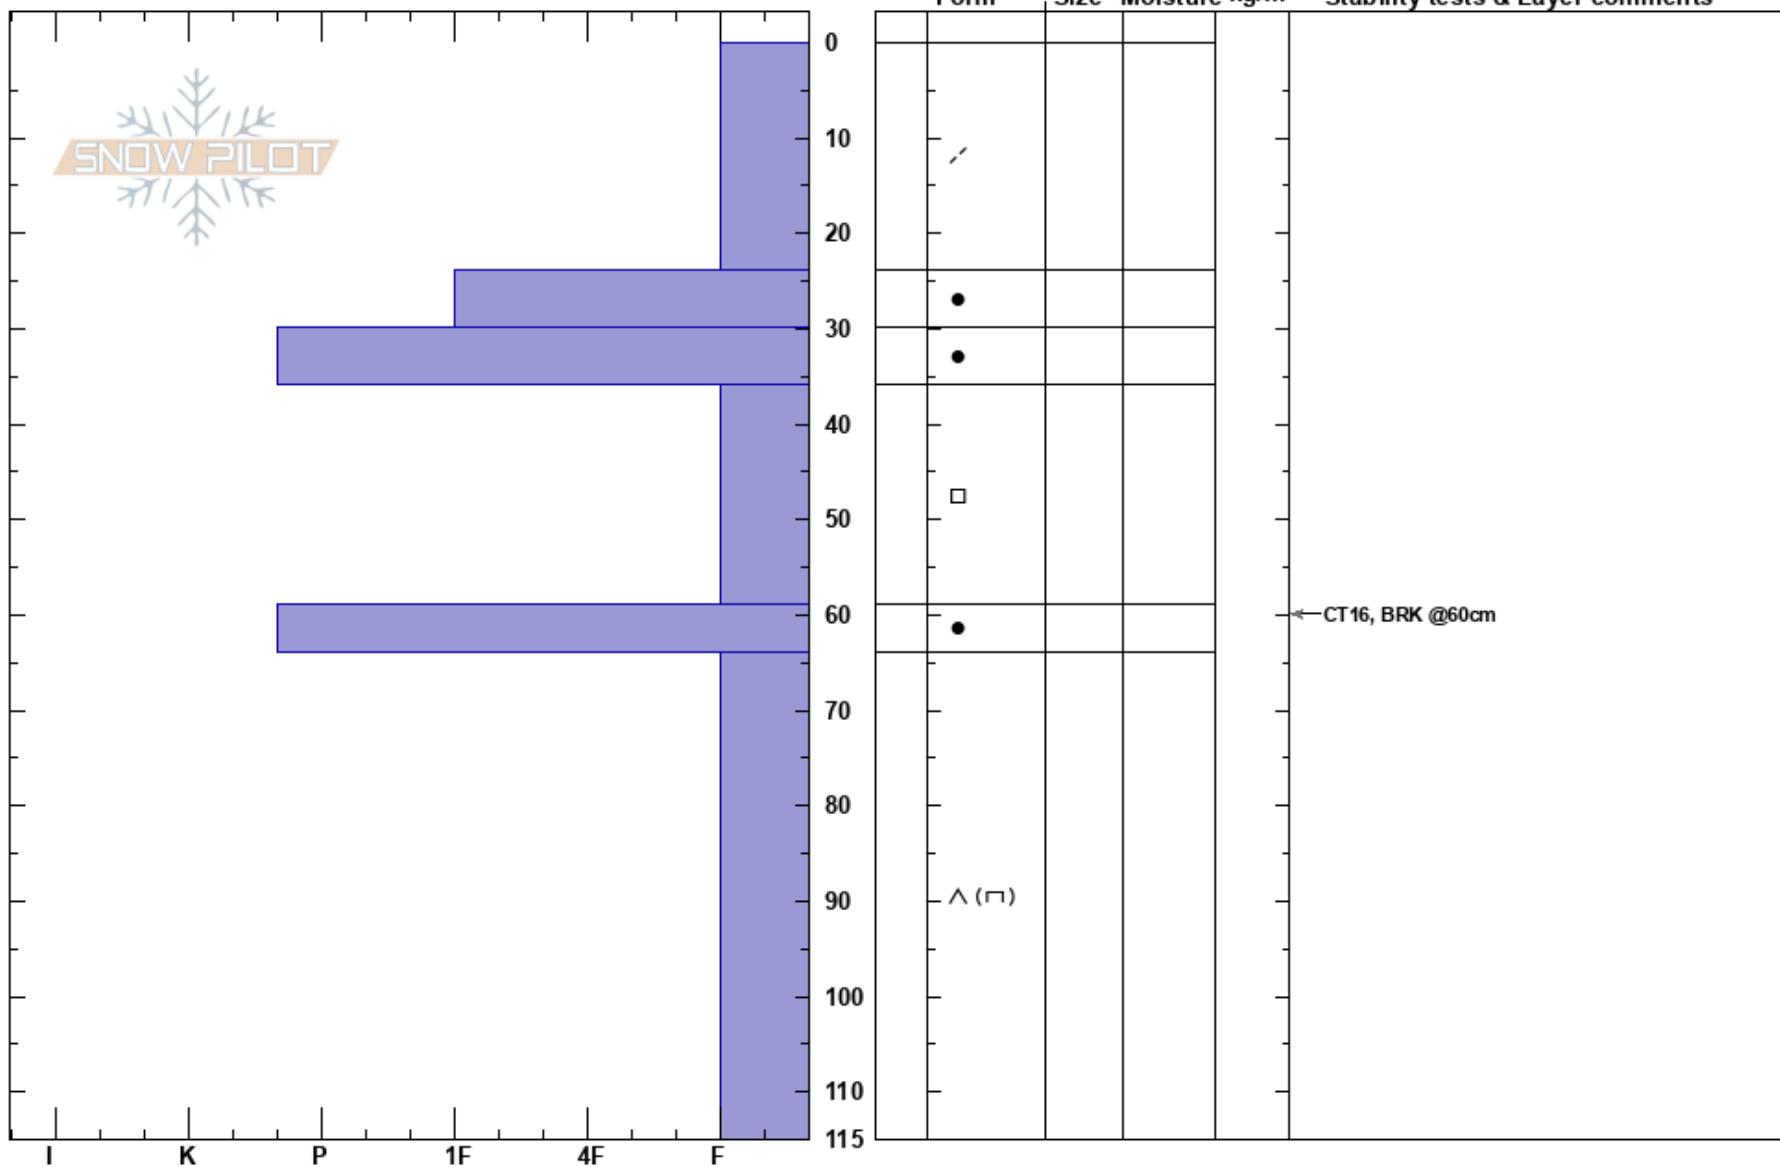

Sadzele 15.01-3
 Gudauri
 Georgia
Elevation: 3209 m
Aspect: NW
Specifics:

Petr Zherdev
 15/01/2025 - 13:40
Co-ord: 42.51110N, 44.50246W
Slope Angle: 30°
Wind Loading:

Stability: HS:115 **Layer Notes:**
Air Temperature:
Sky Cover: FEW
Precipitation: NO
Wind: SW Light Breeze