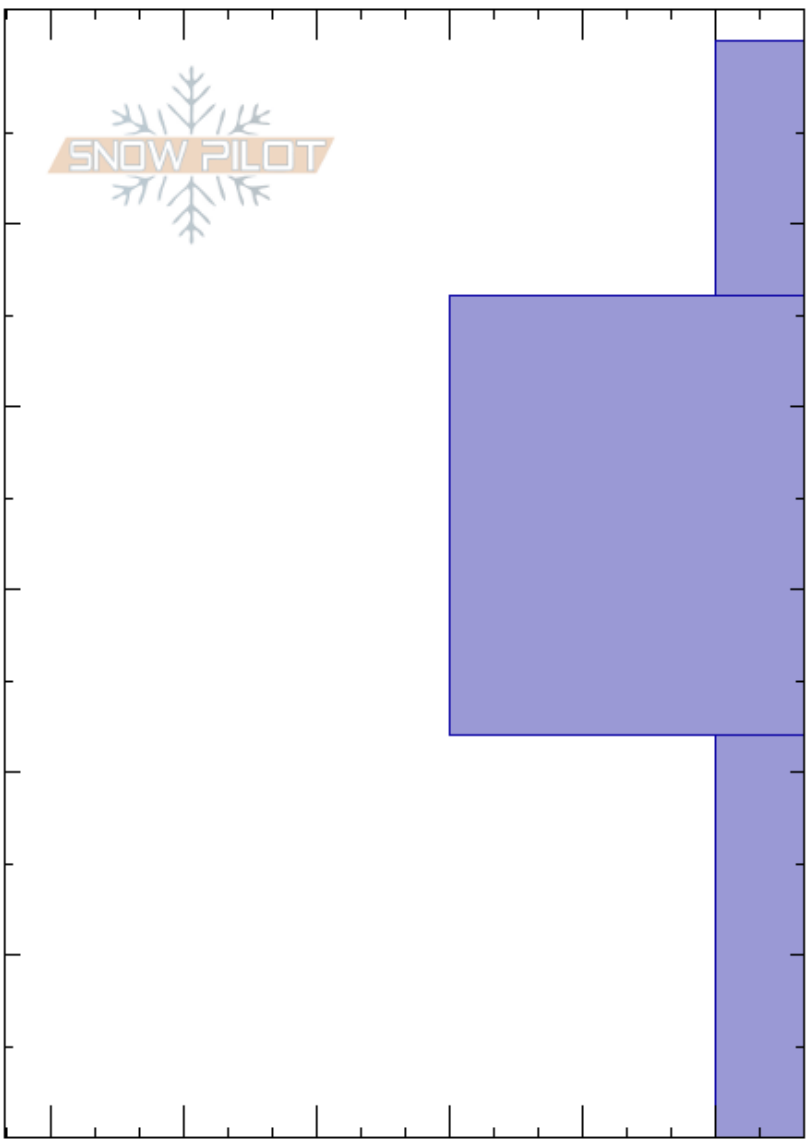

Sadzele 15.01-2  
 Gudauri  
 Georgia  
**Elevation:** 3250 m  
**Aspect:** N  
**Specifics:**

Petr Zherdev  
 15/01/2025 - 12:40  
**Co-ord:** 42.51304N, 44.50919W  
**Slope Angle:** 30°  
**Wind Loading:**

**Stability:**  
**Air Temperature:**  
**Sky Cover:** FEW  
**Precipitation:** NO  
**Wind:** SW Light Breeze

**HS:**60

**Layer Notes:**

Form	Crystal		$\rho$ kg/m <sup>3</sup>	Stability tests & Layer comments
	Size	Moisture		
∇				
- - -				
- - -				
				← CT16, BRK @40cm
^				