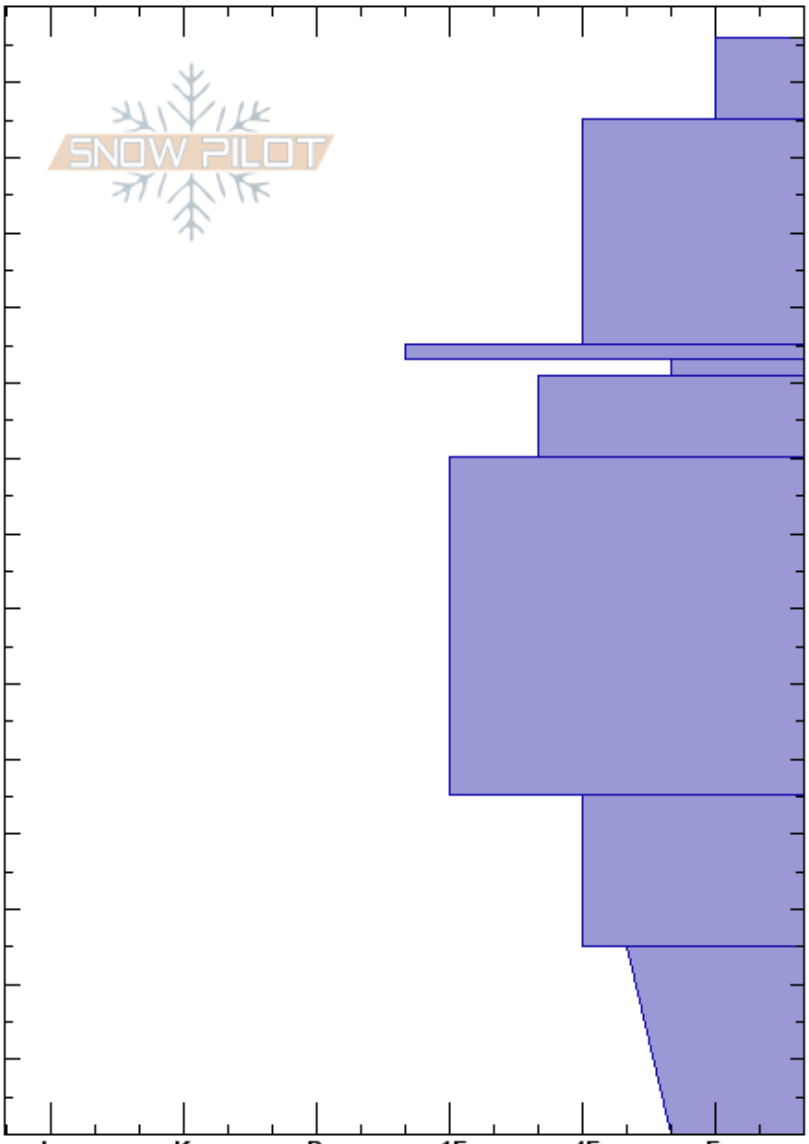

Broads Fork
 Wasatch Range
 UT
 Elevation: 8900 ft
 Aspect: 323°
 Specifics:

Eric Trenbeath
 01/17/2025 - 1:00pm
 Co-ord: 40.60397N, -111.71530W
 Slope Angle: 28°
 Wind Loading:

Stability:
 Air Temperature:
 Sky Cover: OVC
 Precipitation: NO
 Wind: W Moderate

HS:146
 Layer Notes:
 25-0cm: Problematic layer

Crystal Form	Crystal Size	Moisture	ρ kg/m ³	Stability tests & Layer comments
□ (/)				
/				
=				
□				
•				
□				
□				

ECTX

Notes: